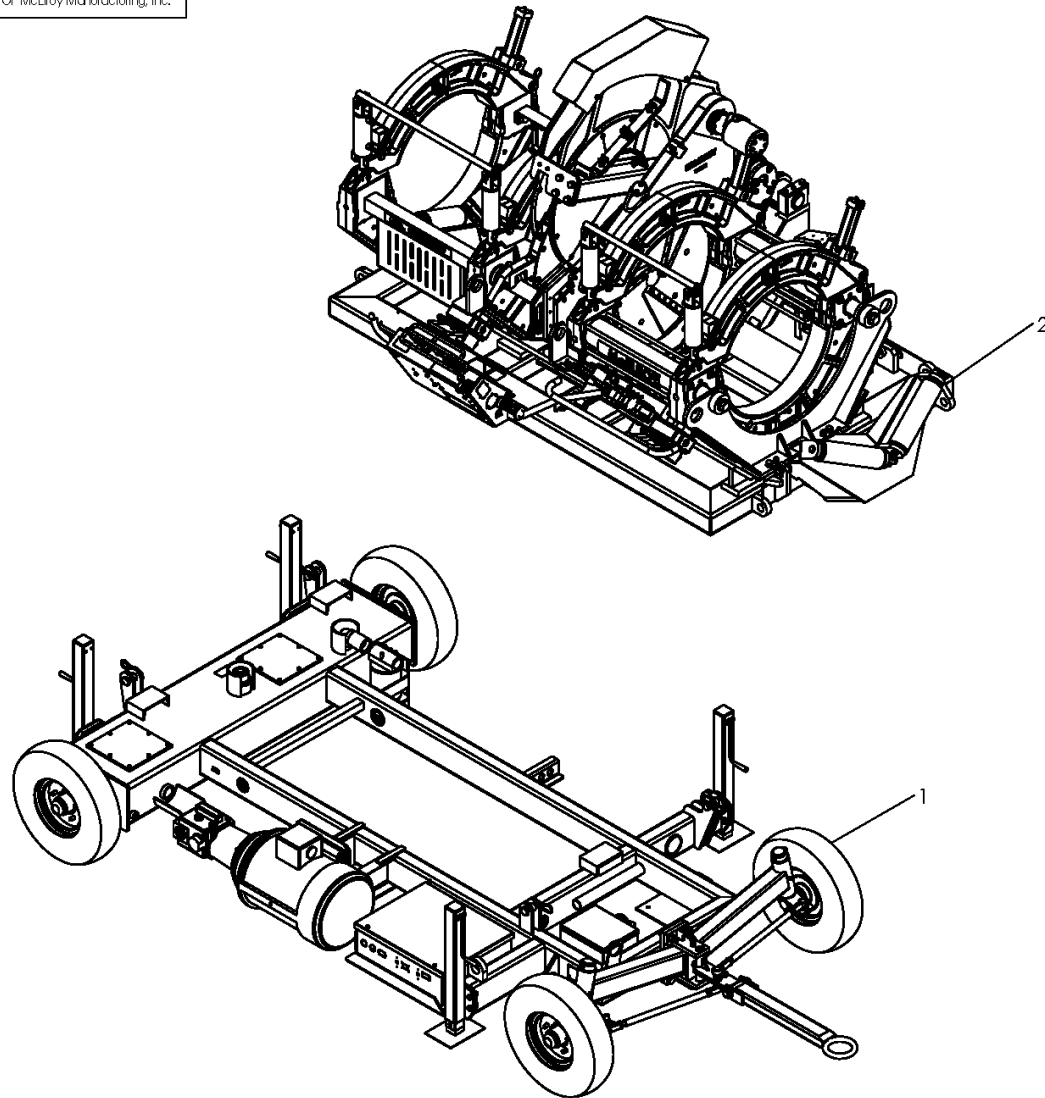

DRAWN: MRH	CHECK: BWJ	APPRVD: JBC	DATE: 05/08/17	SHT No: 1 of 3	REV No: A	PART No: A2474806

#824 SERIES 2 380-415V LF FUSION MACHINE PACKAGE