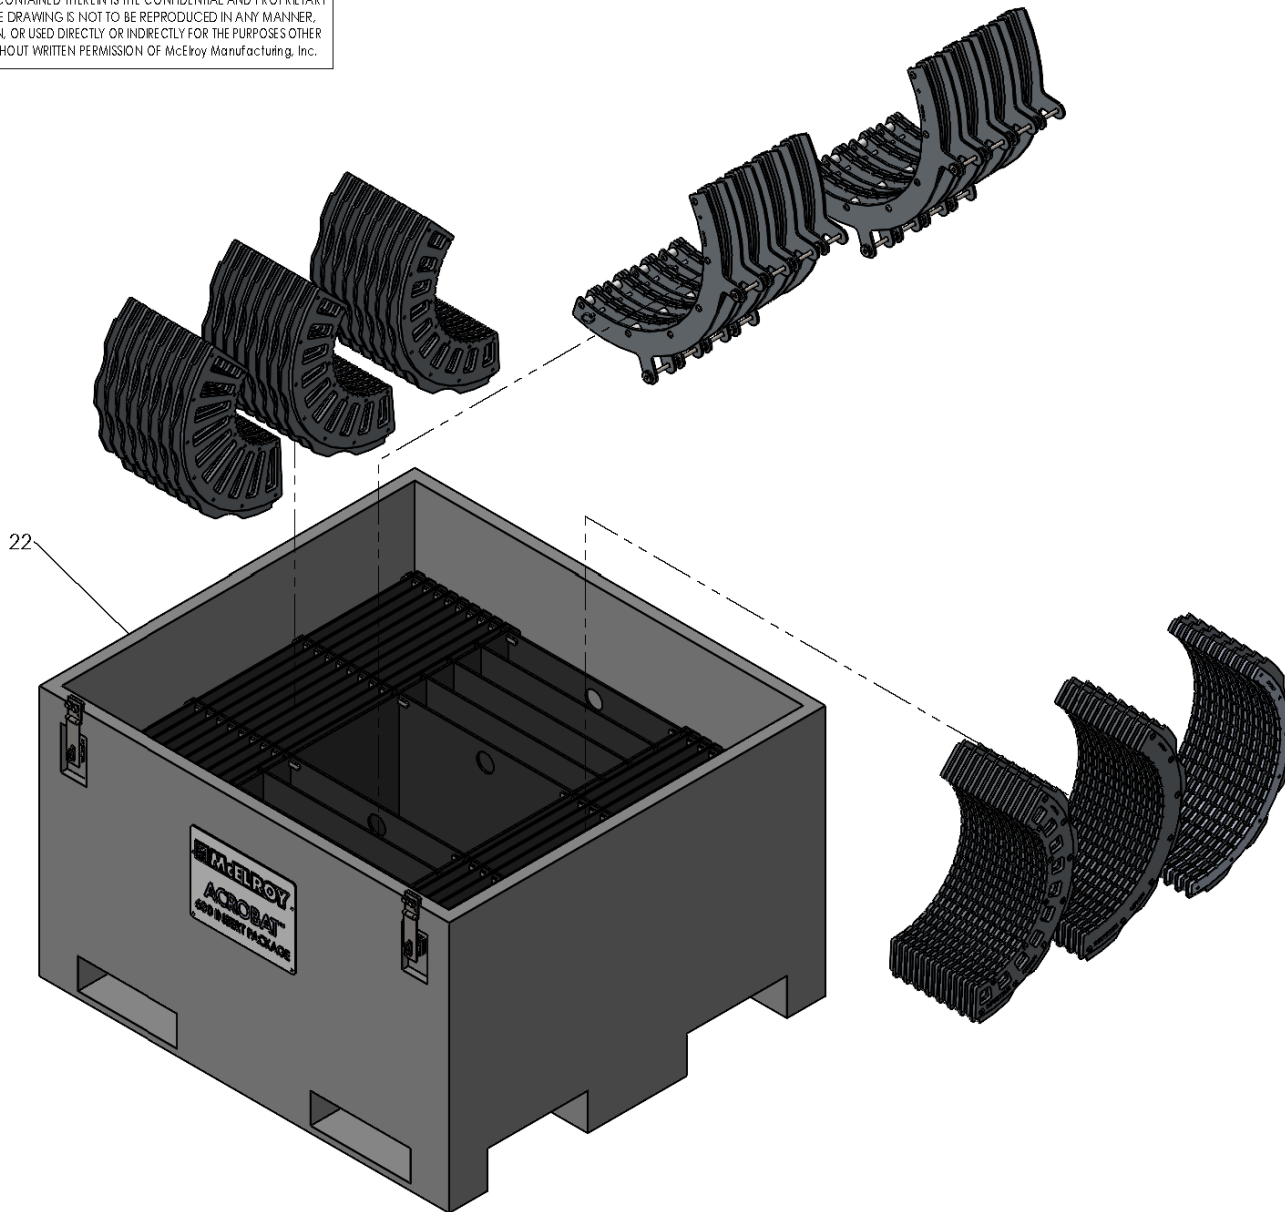

QuikFit® INSERT PACKAGE

McElroy Manufacturing Parts List

Part Number: A24P0913843 QuikFit Insert Package

Part Number A24P0913843 Component List

Item	Component	Description	Quantity	Unit	Price
1	2480406	Acrobat w/ QuikFit 630mm Outer Fixed Jaw Assembly	1.0	EA	3,208.00
2	2480506	Acrobat with QuikFit 630mm Inner Fixed Jaw Assembly	1.0	EA	3,208.00
3	2480606	Acrobat w/ QuikFit 630mm Inner Moveable Jaw Assembly	1.0	EA	3,208.00
4	2480706	Acrobat w/ QuikFit 630mm Outer Moveable Jaw Assembly	1.0	EA	3,208.00
5	2480906	Acrobat w/ QuikFit 630mm Guide Rod Support Assembly	1.0	EA	1,945.00
6	2495901	630mm Heater Bag Assembly	1.0	EA	3,248.00
7	2497601	Acrobat 630mm Heater Assembly	1.0	EA	8,347.00
8	24P0909552	Acrobat 500mm Insert Heater Assembly	1.0	EA	5,448.00
9	24P0909871	Acrobat 400mm Insert Heater Assembly	1.0	EA	4,836.00
10	24P0909894	Acrobat 315mm Insert Heater Assembly	1.0	EA	2,903.00
11	24P0909904	630mm Universal Cover Side Blade Holder Assembly	1.0	EA	3,303.00
12	24P0909913	Acrobat QuikFit Insert Package Box Assembly (Effective to 5/15/22)	1.0	EA	5,253.00
13	24P0910080	630mm Universal Body Side Blade Holder Assembly	1.0	EA	3,303.00
14	24P0948531	Acrobat QuikFit 630mm Size Package Box Assembly	1.0	EA	5,797.00
15	24P0949166	QF 250MM Insert Set (Effective to 5/15/22)	1.0	S8	0.00
16	24P0949168	QF 315MM Insert Set (Effective to 5/15/22)	1.0	S8	0.00
17	24P0949170	QF 355MM/14IPS Insert Set (Effective to 5/15/22)	1.0	S8	0.00
18	24P0949172	QF 400MM Insert Set (Effective to 5/15/22)	1.0	S8	0.00
19	24P0949174	QF 450MM Insert Set (Effective to 5/15/22)	1.0	S8	0.00
20	24P0949178	QF 500MM Insert Set (Effective to 5/15/22)	1.0	S8	0.00
21	24P0949180	QF Master Insert Set (Effective to 5/15/22)	1.0	S8	0.00
22	24P0958277	Acrobat QuikFit 630mm Insert Package Assembly	1.0	EA	77,485.00

Please visit <https://fusion.mcelroy.com/parts> to purchase parts or for more information.