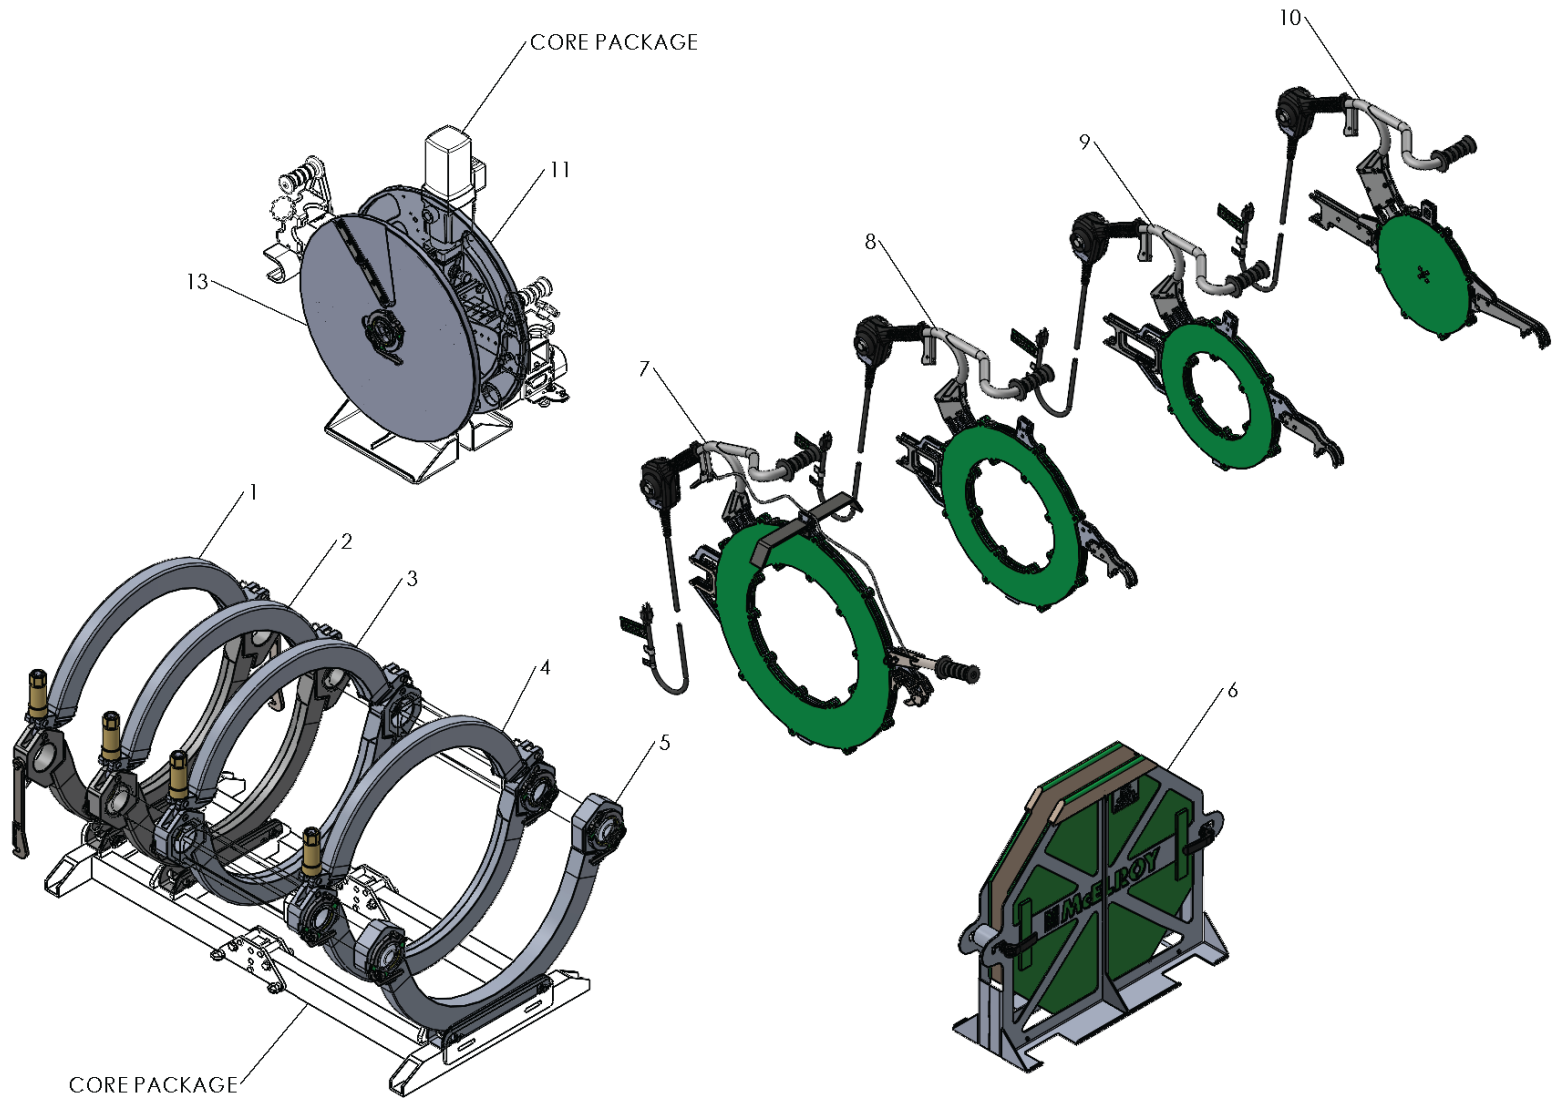

QuikFit® INSERT PACKAGE

NOTES:

1. ONLY ITEMS SHOWN IN COLOR INCLUDED IN THIS PACKAGE.