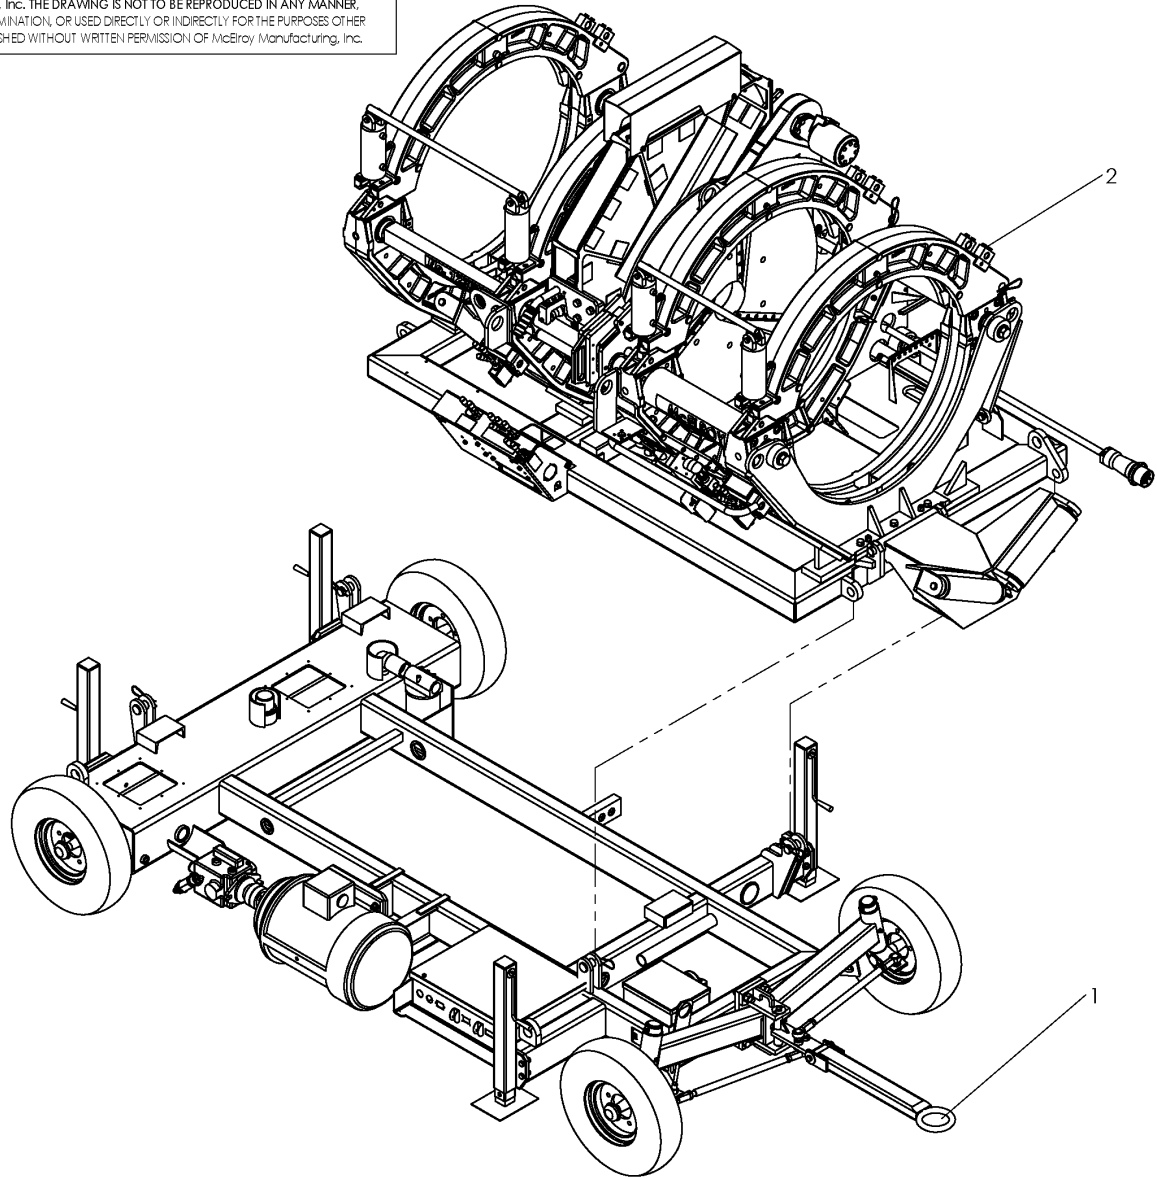

McElroy Manufacturing, Inc.
The leader by design.
Tulsa, Oklahoma U.S.A.

DRAWN: ARB CHECK: SWB APPRVD: SWB DATE: 3/31/09 SHT No: 1 REV No: A PART No: A3639500

CE #1236 FUSION MACHINE PACKAGE

NOTE: THIS DRAWING AND THE INFORMATION CONTAINED THEREIN IS THE CONFIDENTIAL AND PROPRIETARY PROPERTY OF McElroy Manufacturing, Inc. THE DRAWING IS NOT TO BE REPRODUCED IN ANY MANNER, SUBMITTED TO OUTSIDE PARTIES FOR EXAMINATION, OR USED DIRECTLY OR INDIRECTLY FOR THE PURPOSES OTHER THAN THOSE FOR WHICH IT WAS FURNISHED WITHOUT WRITTEN PERMISSION OF McElroy Manufacturing, Inc.

McElroy Manufacturing Parts List

Part Number: A3639501 Replaced by A3670101 (CE 1236 HF 220-240V,50/60Hz,3Ph Fusion Machine Package) ((3/2009-1/2018))

Part Number A3639501 Component List

| Item | Component | Description | Quantity | Unit | Price |
|------|-----------|-----------------------|----------|------|-------|
| 1 | A3640101 | Replaced by A3670301 | 1.0 | EA | 0.00 |
| 2 | AT9028501 | Replaced by AT9058301 | 1.0 | EA | 0.00 |