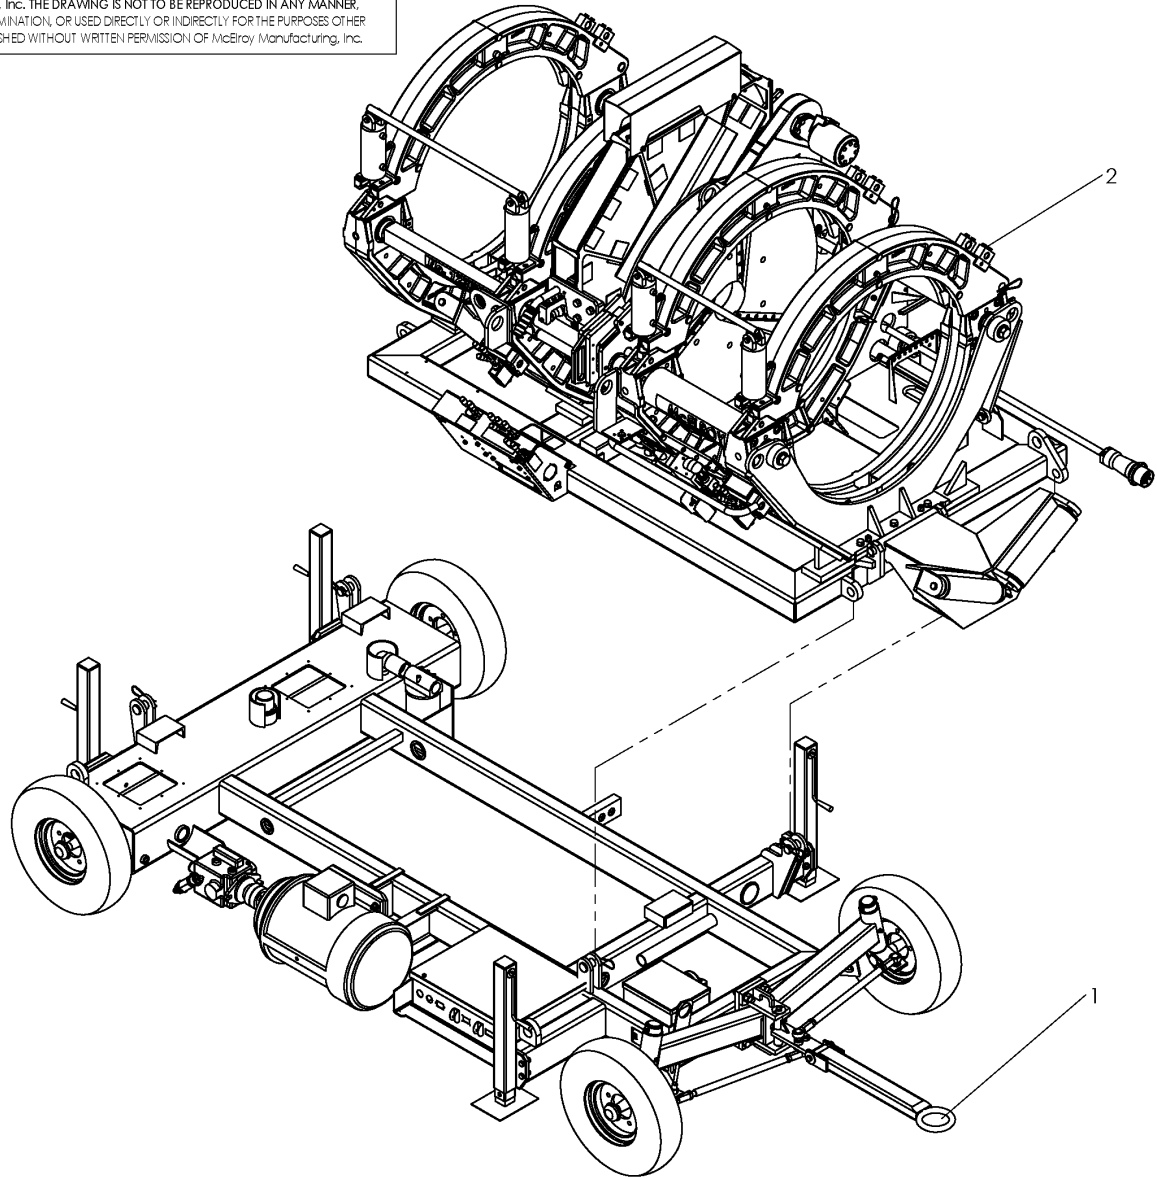

McElroy Manufacturing, Inc.  
The leader by design.  
Tulsa, Oklahoma U.S.A.

DRAWN: ARB    CHECK: SWB    APPRVD: SWB    DATE: 3/31/09    SHT No: 1    REV No: A    PART No: A3639500

CE #1236 FUSION MACHINE PACKAGE

### McElroy Manufacturing Parts List

**Part Number:** A3639502 Replaced by A3670102 (CE 1236 MF 220-240V,50/60Hz,3Ph Fusion Machine Package) ((3/2009-1/2018))