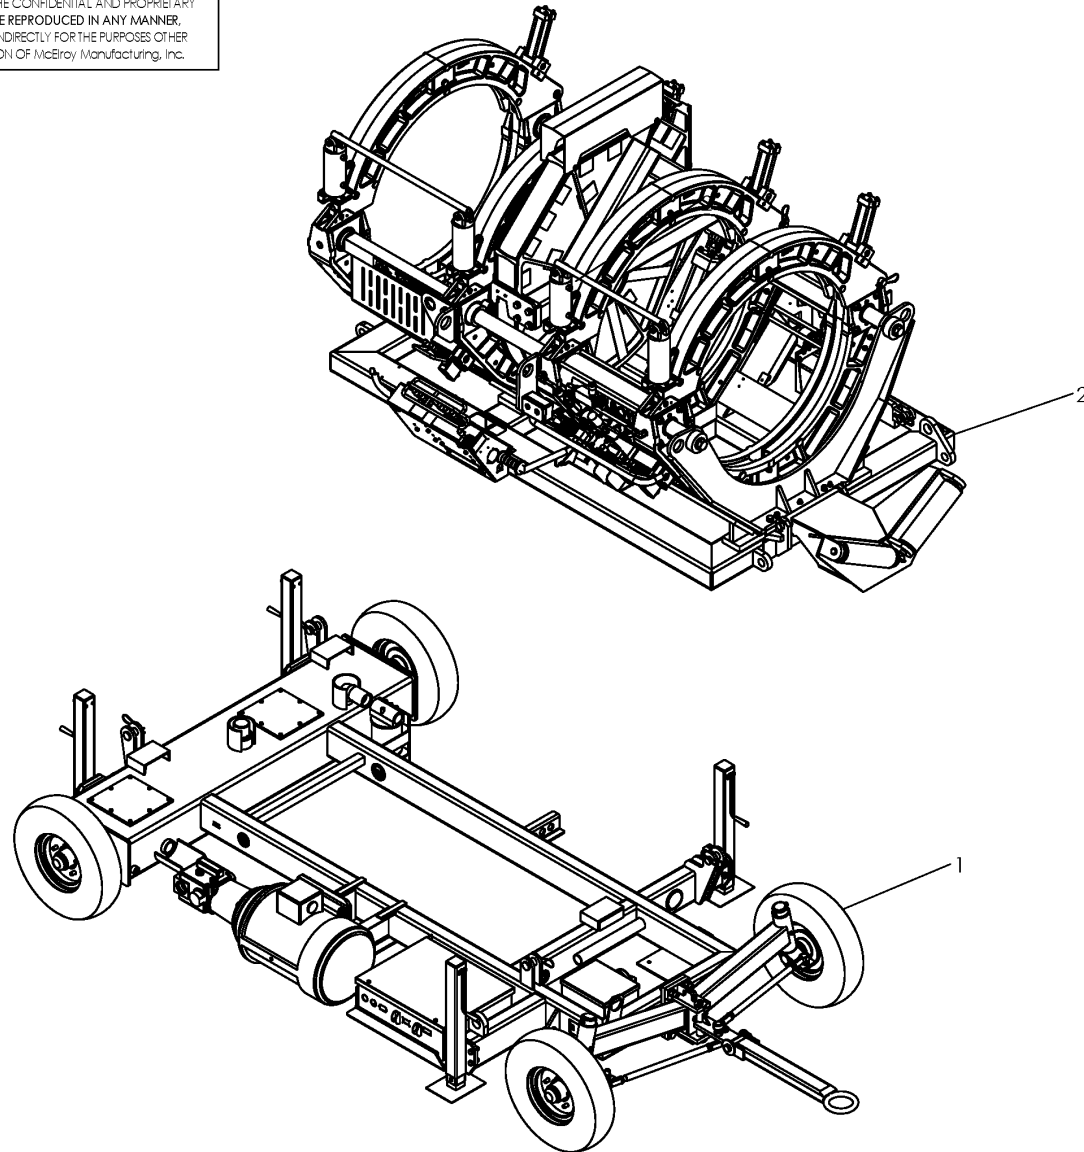

McElroy Manufacturing, Inc.  
The leader by design.  
Tulsa, Oklahoma U.S.A.

DRAWN: MRH    CHECK: BWJ    APPRVD: JBC    DATE: 5/8/17    SHT No: 1    REV No:    PART No: A3670100

#1236 SERIES 2 FUSION MACHINE PACKAGE

## McElroy Manufacturing Parts List

**Part Number:** A3670102 1236 Series 2 220-240V MF Fusion Machine Package

### Part Number A3670102 Component List

Item	Component	Description	Quantity	Unit	Price
1	A3670301	824/1236 Series 2 220-240V Rolling Vehicle Package	1.0	EA	57,692.00
2	AT9058302	PitBull 900 Series 2 220-240V MF Fusion Machine Package	1.0	EA	282,111.00