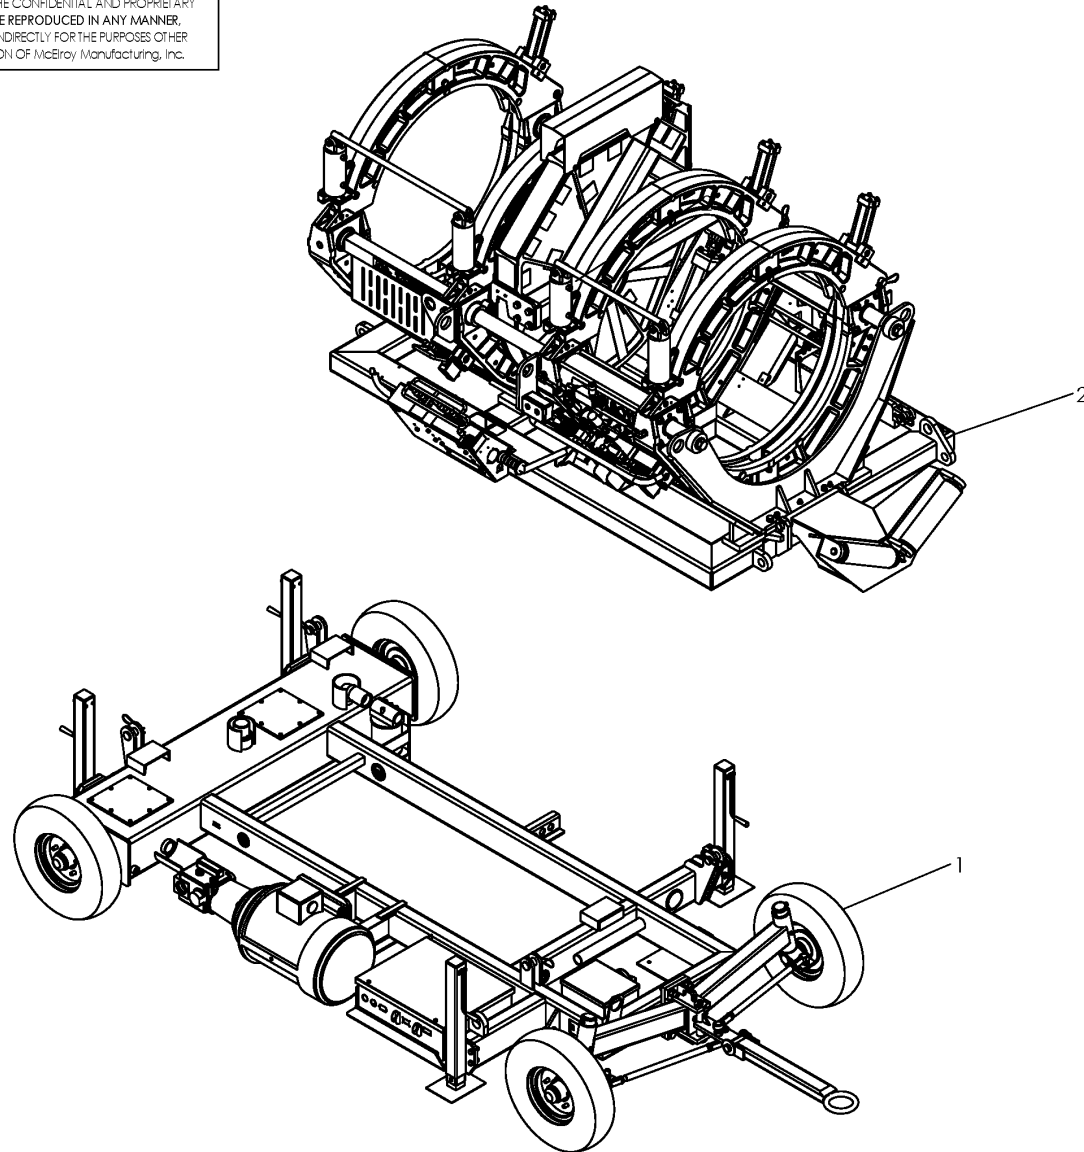

McElroy Manufacturing, Inc.
The leader by design.
Tulsa, Oklahoma U.S.A.

DRAWN: MRH   CHECK: BWJ   APPRVD: JBC   DATE: 5/8/17   SHT No: 1   REV No: PART No: A3670100

#1236 SERIES 2 FUSION MACHINE PACKAGE

McElroy Manufacturing Parts List

Part Number: A3670105 1236 Series 2 380-415V MF Fusion Machine Package

Part Number A3670105 Component List

Item	Component	Description	Quantity	Unit	Price
1	A3670302	824/1236 Series 2 380-415V Rolling Vehicle Package	1.0	EA	57,692.00
2	AT9058306	PitBull 900 Series 2 380-415V MF Fusion Machine Package	1.0	EA	0.00

Please visit <https://fusion.mcelroy.com/parts> to purchase parts or for more information.