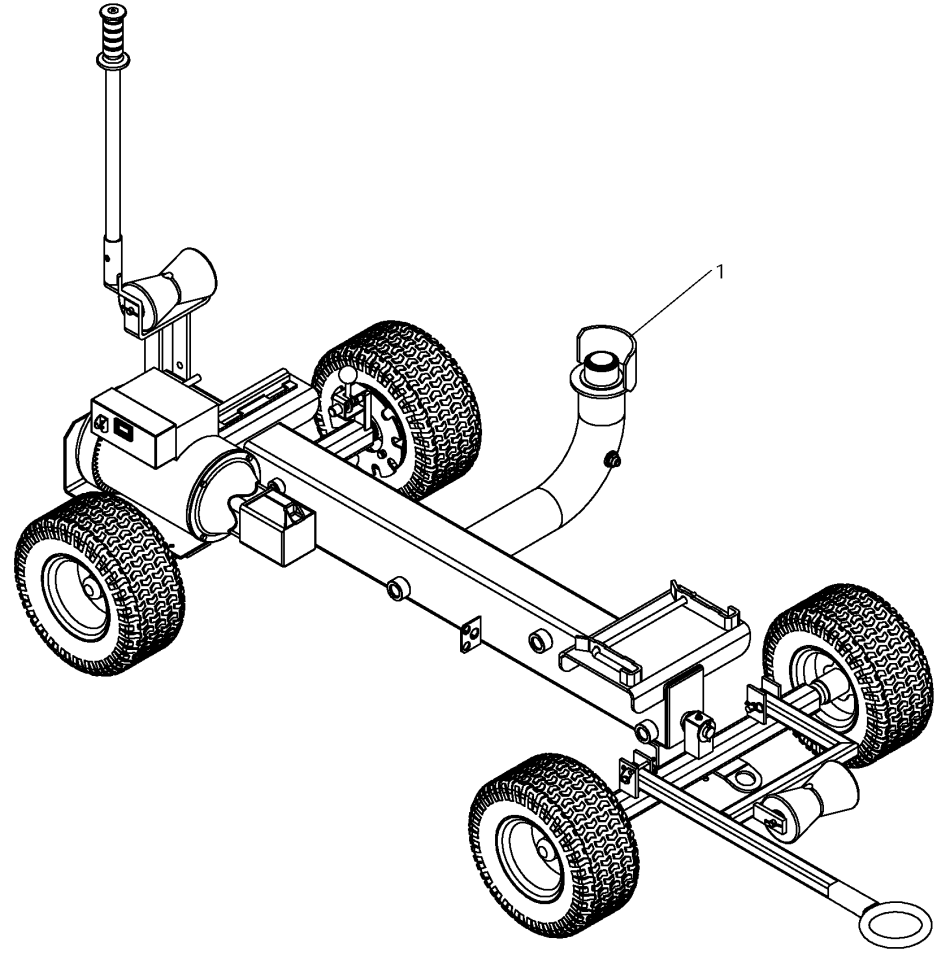

McElroy Manufacturing, Inc.
The leader by design.
Tulsa, Oklahoma U.S.A.

DRAWN: ARB	CHECK: SWB	APPRVD: SWB	DATE: 3/13/09	SHT No: 1	REV No:	PART No: A860701

28 120V, 60Hz 1Ph ROLLING VEHICLE PACKAGE