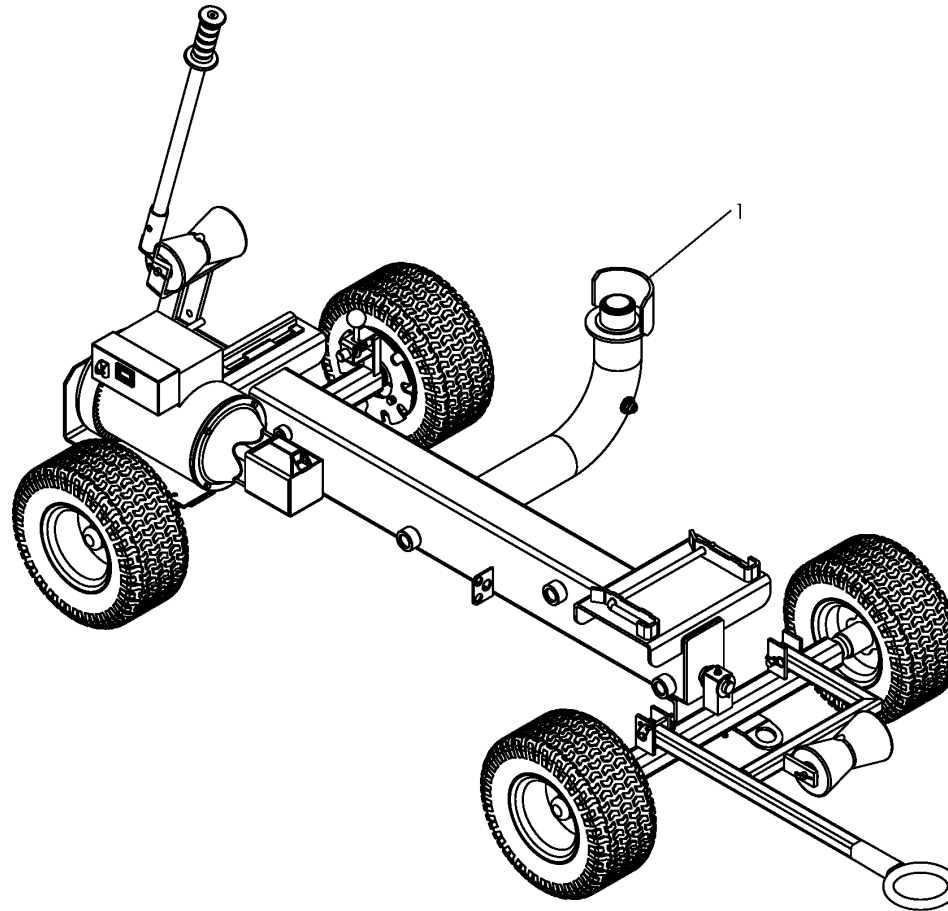

McElroy Manufacturing, Inc.
The leader by design.
Tulsa, Oklahoma U.S.A.

DRAWN: ARB	CHECK: SWB	APPRVD: SWB	DATE: 3/13/09	SHT No: 2	REV No: A	PART No: A860702
------------	------------	-------------	---------------	-----------	-----------	------------------

250/#28 220-240V, 50Hz 1Ph ROLLING VEHICLE PACKAGE W/ EURO PLUG

NOTE: THIS DRAWING AND THE INFORMATION CONTAINED THEREIN IS THE CONFIDENTIAL AND PROPRIETARY PROPERTY OF McElroy Manufacturing, Inc. THE DRAWING IS NOT TO BE REPRODUCED IN ANY MANNER, SUBMITTED TO OUTSIDE PARTIES FOR EXAMINATION, OR USED DIRECTLY OR INDIRECTLY FOR THE PURPOSES OTHER THAN THOSE FOR WHICH IT WAS FURNISHED WITHOUT WRITTEN PERMISSION OF McElroy Manufacturing, Inc.

McElroy Manufacturing Parts List

Part Number: A860702 250 / 28 220-240V,50Hz,1Ph Rolling Vehicle Package w/ Euro Plug

Part Number A860702 Component List

Item	Component	Description	Quantity	Unit	Price
1	860702	28 220-240V,50Hz Rolling Chassis Assembly w/ Euro Plug	1.0	EA	0.00