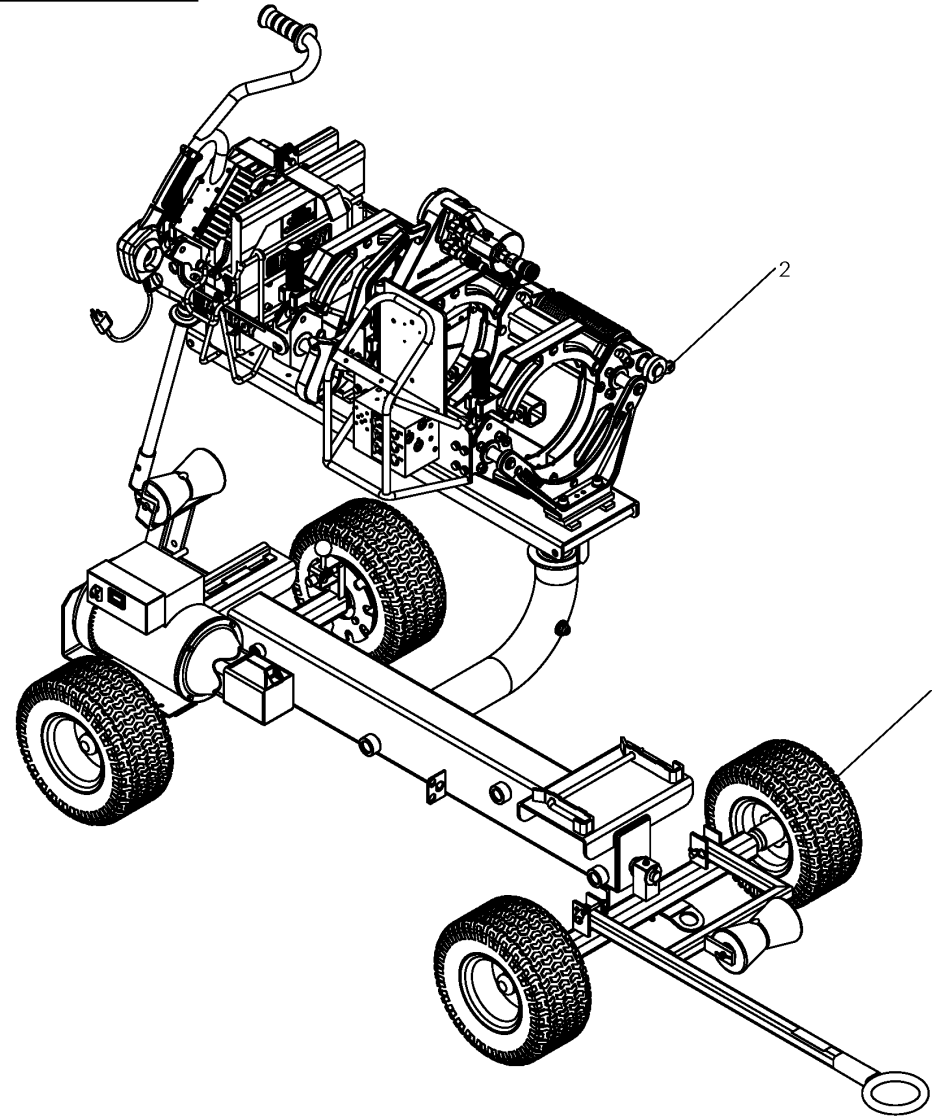

McElroy Manufacturing, Inc.  
The leader by design.  
Tulsa, Oklahoma U.S.A.

DRAWN: BWW	CHECK: SWB	APPRVD: SWB	DATE: 10/28/05	SHT No: 1	REV No: C	PART No: A866001,03,05,07
------------	------------	-------------	----------------	-----------	-----------	---------------------------

### 250mm BUTT FUSION MACHINE PACKAGE

NOTE: THIS DRAWING AND THE INFORMATION CONTAINED THEREIN IS THE CONFIDENTIAL AND PROPRIETARY PROPERTY OF McElroy Manufacturing, Inc. THE DRAWING IS NOT TO BE REPRODUCED IN ANY MANNER, SUBMITTED TO OUTSIDE PARTIES FOR EXAMINATION, OR USED DIRECTLY OR INDIRECTLY FOR THE PURPOSES OTHER THAN THOSE FOR WHICH IT WAS FURNISHED WITHOUT WRITTEN PERMISSION OF McElroy Manufacturing, Inc.

### McElroy Manufacturing Parts List

**Part Number:** A866001 250mm HF 220-240v,50Hz,1Ph Butt Fusion Machine Package

**Part Number A866001 Component List**

Item	Component	Description	Quantity	Unit	Price
1	A860702	250 / 28 220-240V,50Hz,1Ph Rolling Vehicle Package w/ Euro Plug	1.0	EA	9,365.00
2	AT2505501	PitBull 250 HF Butt Fusion Machine Package	1.0	EA	22,116.00