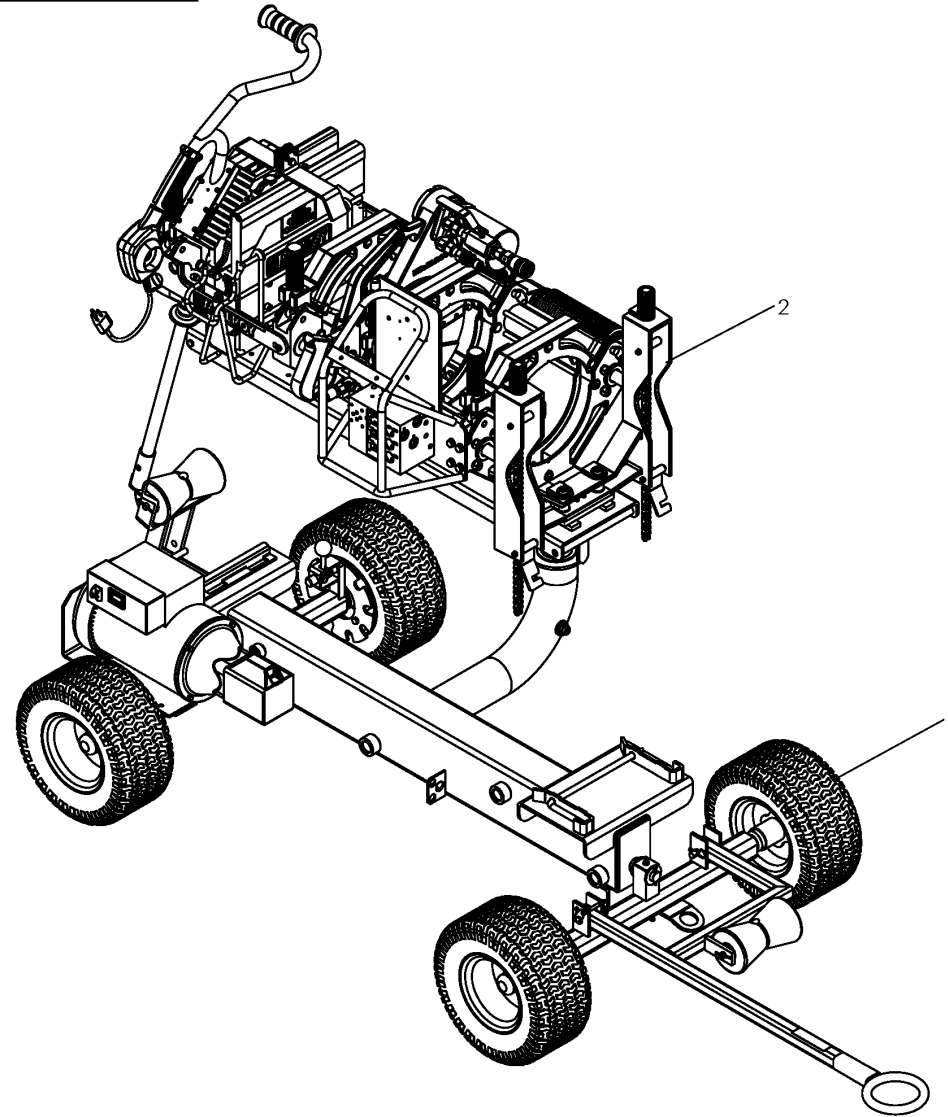

McElroy Manufacturing, Inc.
The leader by design.
Tulsa, Oklahoma U.S.A.

DRAWN: BWW	CHECK: SWB	APPRVD: SWB	DATE: 10/28/05	SHT No: 2	REV No: C	PART No: A866002,04,06,08
------------	------------	-------------	----------------	-----------	-----------	---------------------------

250mm COMBINATION FUSION MACHINE PACKAGE

NOTE: THIS DRAWING AND THE INFORMATION CONTAINED THEREIN IS THE CONFIDENTIAL AND PROPRIETARY PROPERTY OF McElroy Manufacturing, Inc. THE DRAWING IS NOT TO BE REPRODUCED IN ANY MANNER, SUBMITTED TO OUTSIDE PARTIES FOR EXAMINATION, OR USED DIRECTLY OR INDIRECTLY FOR THE PURPOSES OTHER THAN THOSE FOR WHICH IT WAS FURNISHED WITHOUT WRITTEN PERMISSION OF McElroy Manufacturing, Inc.

McElroy Manufacturing Parts List

Part Number: A866002 250mm HF 220-240v,50Hz,1Ph Combination Fusion Machine Package

Part Number A866002 Component List

Item	Component	Description	Quantity	Unit	Price
1	A860702	250 / 28 220-240V,50Hz,1Ph Rolling Vehicle Package w/ Euro Plug	1.0	EA	9,365.00
2	AT2505502	PitBull 250 HF Combination Fusion Machine Package	1.0	EA	22,636.00