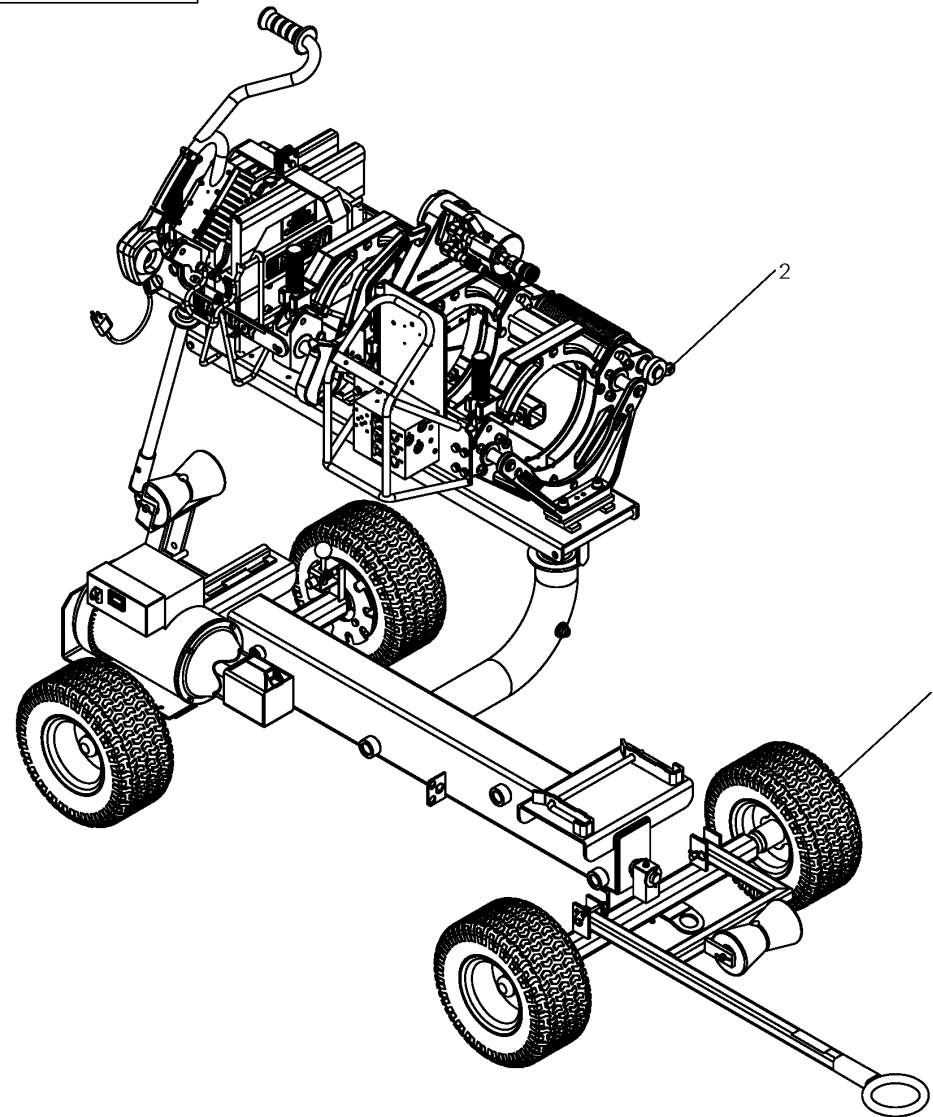

McElroy Manufacturing, Inc.
The leader by design.
Tulsa, Oklahoma U.S.A.

DRAWN: BWW	CHECK: SWB	APPRVD: SWB	DATE: 10/28/05	SHT No: 1	REV No: C	PART No: A866001,03,05,07
------------	------------	-------------	----------------	-----------	-----------	---------------------------

250mm BUTT FUSION MACHINE PACKAGE

NOTE: THIS DRAWING AND THE INFORMATION CONTAINED THEREIN IS THE CONFIDENTIAL AND PROPRIETARY PROPERTY OF McElroy Manufacturing, Inc. THE DRAWING IS NOT TO BE REPRODUCED IN ANY MANNER, SUBMITTED TO OUTSIDE PARTIES FOR EXAMINATION, OR USED DIRECTLY OR INDIRECTLY FOR THE PURPOSES OTHER THAN THOSE FOR WHICH IT WAS FURNISHED WITHOUT WRITTEN PERMISSION OF McElroy Manufacturing, Inc.

McElroy Manufacturing Parts List

Part Number: A866003 250mm LF 220-240v,50Hz,1Ph Butt Fusion Machine Package

Part Number A866003 Component List

Item	Component	Description	Quantity	Unit	Price
1	A860702	250 / 28 220-240V,50Hz,1Ph Rolling Vehicle Package w/ Euro Plug	1.0	EA	9,365.00
2	AT2505503	PitBull 250 LF Butt Fusion Machine Package	1.0	EA	22,116.00