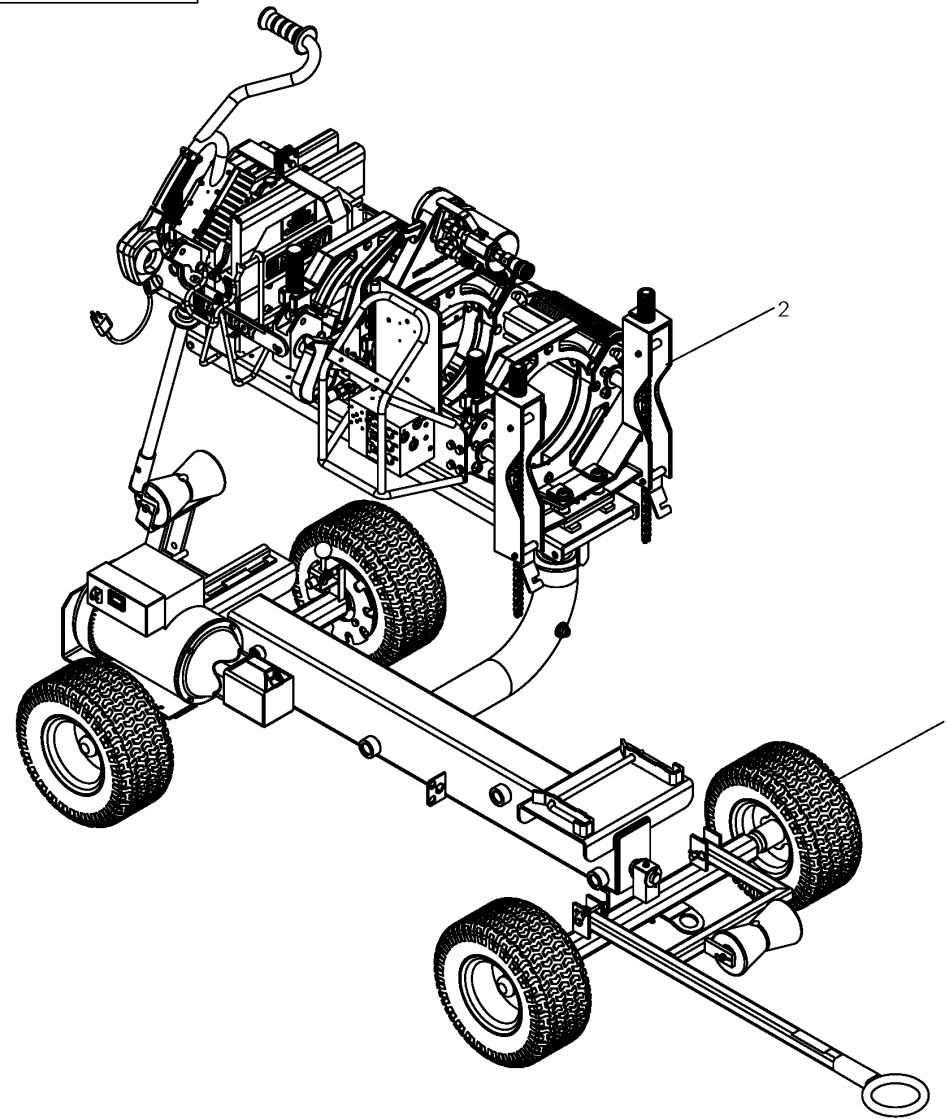

McElroy Manufacturing, Inc.  
The leader by design.  
Tulsa, Oklahoma U.S.A.

DRAWN: BWW	CHECK: SWB	APPRVD: SWB	DATE: 10/28/05	SHT No: 2	REV No: C	PART No: A866002,04,06,08
------------	------------	-------------	----------------	-----------	-----------	---------------------------

250mm COMBINATION FUSION MACHINE PACKAGE

NOTE: THIS DRAWING AND THE INFORMATION CONTAINED THEREIN IS THE CONFIDENTIAL AND PROPRIETARY PROPERTY OF McElroy Manufacturing, Inc. THE DRAWING IS NOT TO BE REPRODUCED IN ANY MANNER, SUBMITTED TO OUTSIDE PARTIES FOR EXAMINATION, OR USED DIRECTLY OR INDIRECTLY FOR THE PURPOSES OTHER THAN THOSE FOR WHICH IT WAS FURNISHED WITHOUT WRITTEN PERMISSION OF McElroy Manufacturing, Inc.

### McElroy Manufacturing Parts List

**Part Number:** A866004 250mm LF 220-240v,50Hz,1Ph Combination Fusion Machine Package

**Part Number A866004 Component List**

Item	Component	Description	Quantity	Unit	Price
1	A860702	250 / 28 220-240V,50Hz,1Ph Rolling Vehicle Package w/ Euro Plug	1.0	EA	9,365.00
2	AT2505504	PitBull 250 LF Combination Fusion Machine Package	1.0	EA	22,636.00