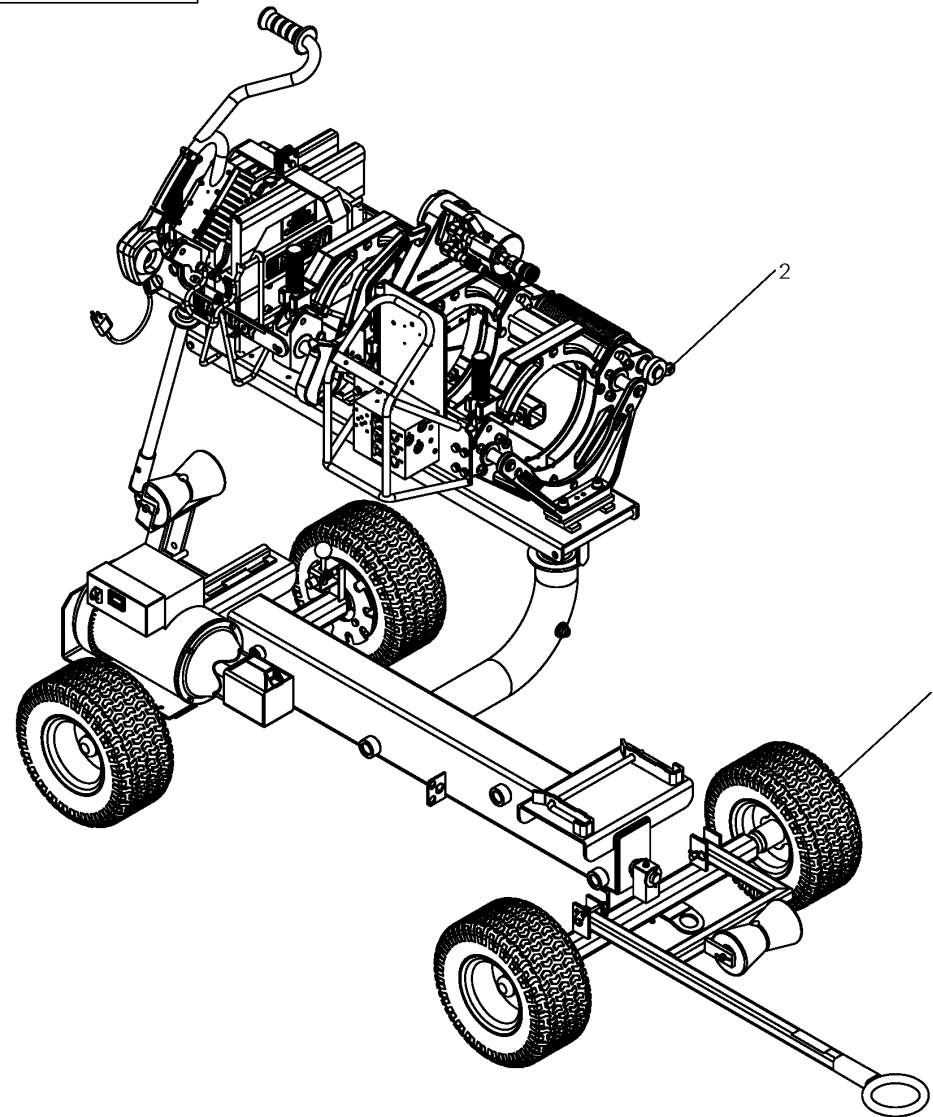

McElroy Manufacturing, Inc.
The leader by design.
Tulsa, Oklahoma U.S.A.

DRAWN: BWW	CHECK: SWB	APPRVD: SWB	DATE: 10/28/05	SHT No: 1	REV No: C	PART No: A866001,03,05,07
------------	------------	-------------	----------------	-----------	-----------	---------------------------

250mm BUTT FUSION MACHINE PACKAGE

NOTE: THIS DRAWING AND THE INFORMATION CONTAINED THEREIN IS THE CONFIDENTIAL AND PROPRIETARY PROPERTY OF McElroy Manufacturing, Inc. THE DRAWING IS NOT TO BE REPRODUCED IN ANY MANNER, SUBMITTED TO OUTSIDE PARTIES FOR EXAMINATION, OR USED DIRECTLY OR INDIRECTLY FOR THE PURPOSES OTHER THAN THOSE FOR WHICH IT WAS FURNISHED WITHOUT WRITTEN PERMISSION OF McElroy Manufacturing, Inc.

McElroy Manufacturing Parts List

Part Number: A866005 250mm LF 120v,60Hz,1Ph Butt Fusion Machine Package

Part Number A866005 Component List

Item	Component	Description	Quantity	Unit	Price
1	A860701	28 120V,60Hz,1Ph Rolling Vehicle Package	1.0	EA	9,365.00
2	AT2505505	PitBull 250 LF Butt 120V Fusion Machine Package	1.0	EA	22,066.00