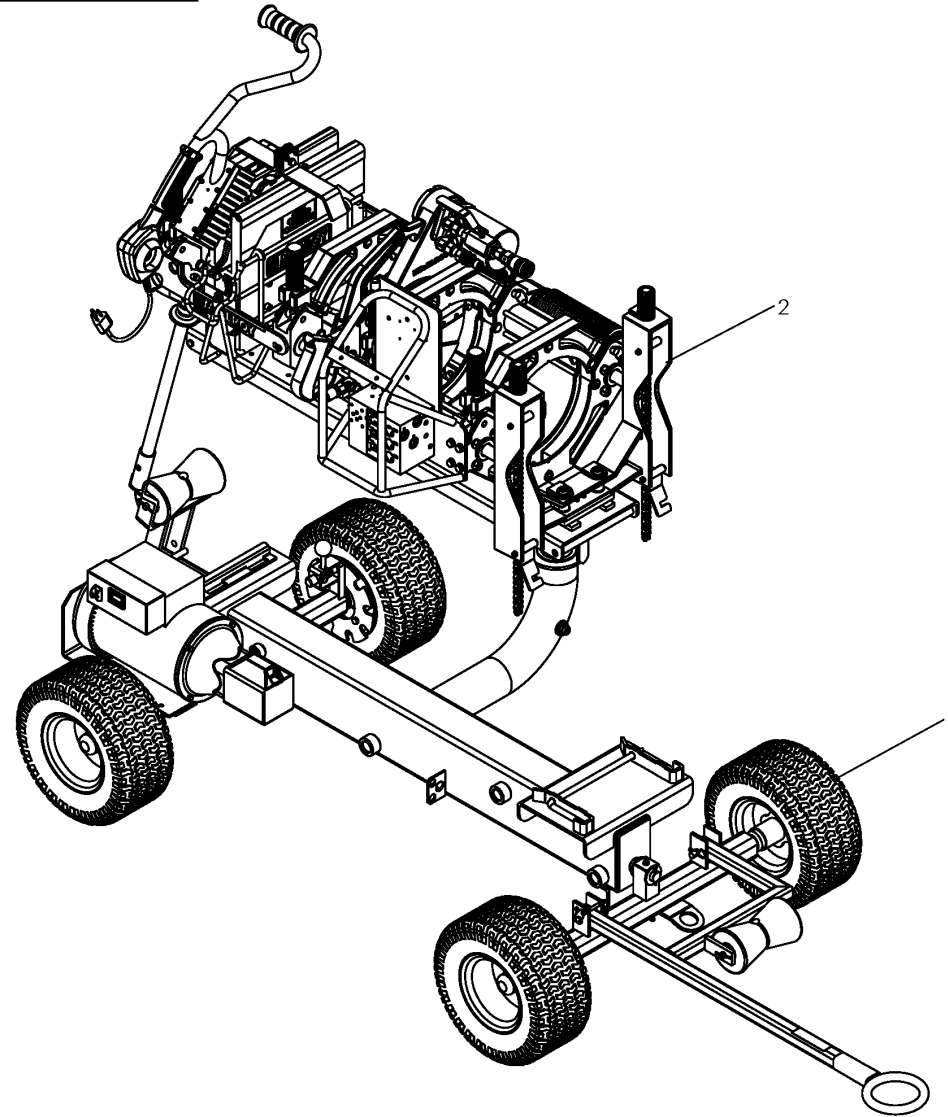

McElroy Manufacturing, Inc.
The leader by design.
Tulsa, Oklahoma U.S.A.

DRAWN: BWW	CHECK: SWB	APPRVD: SWB	DATE: 10/28/05	SHT No: 2	REV No: C	PART No: A866002,04,06,08
------------	------------	-------------	----------------	-----------	-----------	---------------------------

250mm COMBINATION FUSION MACHINE PACKAGE

NOTE: THIS DRAWING AND THE INFORMATION CONTAINED THEREIN IS THE CONFIDENTIAL AND PROPRIETARY PROPERTY OF McElroy Manufacturing, Inc. THE DRAWING IS NOT TO BE REPRODUCED IN ANY MANNER, SUBMITTED TO OUTSIDE PARTIES FOR EXAMINATION, OR USED DIRECTLY OR INDIRECTLY FOR THE PURPOSES OTHER THAN THOSE FOR WHICH IT WAS FURNISHED WITHOUT WRITTEN PERMISSION OF McElroy Manufacturing, Inc.

McElroy Manufacturing Parts List

Part Number: A866006 250mm LF 120v,60Hz,1Ph Combination Fusion Machine Package

Part Number A866006 Component List

Item	Component	Description	Quantity	Unit	Price
1	A860701	28 120V,60Hz,1Ph Rolling Vehicle Package	1.0	EA	9,365.00
2	AT2505506	PitBull 250 LF Combination 120V Fusion Machine Package	1.0	EA	0.00