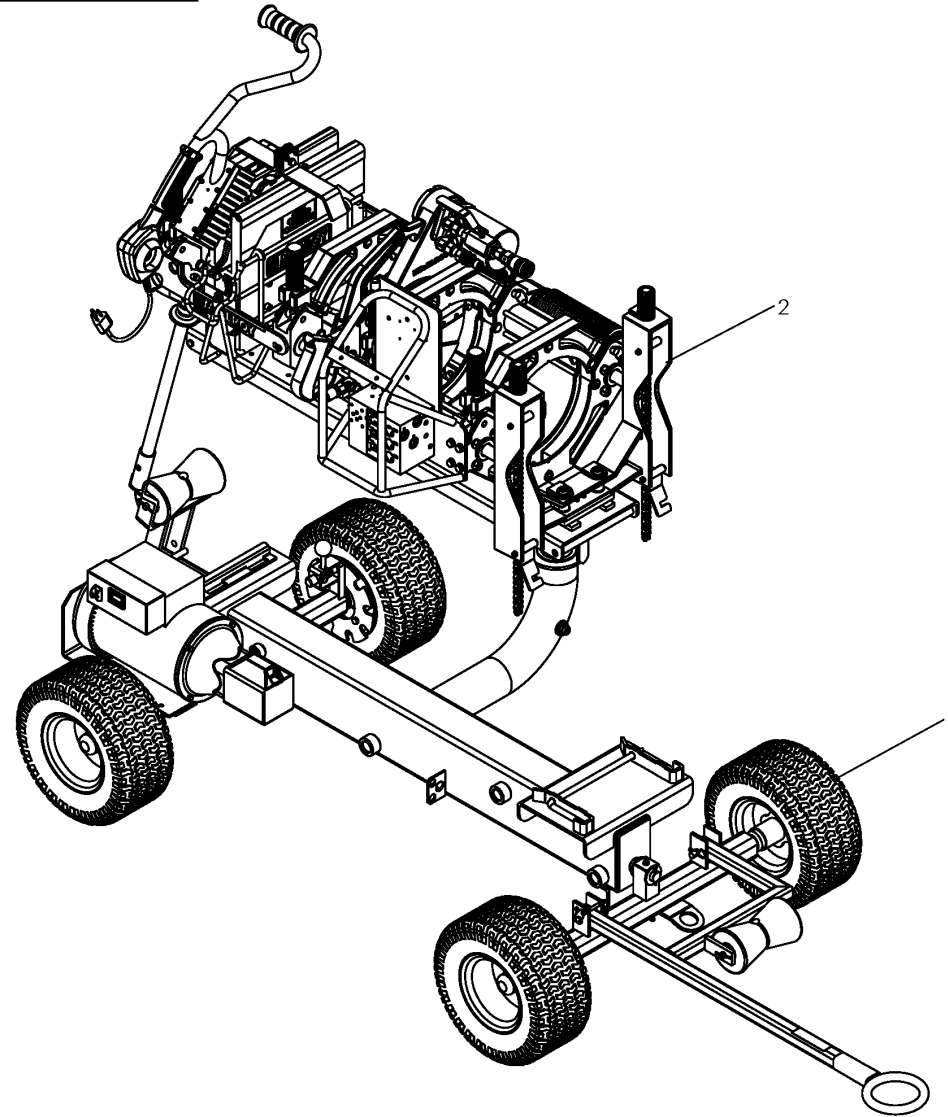

McElroy Manufacturing, Inc.
The leader by design.
Tulsa, Oklahoma U.S.A.

DRAWN: BWW	CHECK: SWB	APPRVD: SWB	DATE: 10/28/05	SHT No: 2	REV No: C	PART No: A866002,04,06,08
------------	------------	-------------	----------------	-----------	-----------	---------------------------

250mm COMBINATION FUSION MACHINE PACKAGE

NOTE: THIS DRAWING AND THE INFORMATION CONTAINED THEREIN IS THE CONFIDENTIAL AND PROPRIETARY PROPERTY OF McElroy Manufacturing, Inc. THE DRAWING IS NOT TO BE REPRODUCED IN ANY MANNER, SUBMITTED TO OUTSIDE PARTIES FOR EXAMINATION, OR USED DIRECTLY OR INDIRECTLY FOR THE PURPOSES OTHER THAN THOSE FOR WHICH IT WAS FURNISHED WITHOUT WRITTEN PERMISSION OF McElroy Manufacturing, Inc.

McElroy Manufacturing Parts List

Part Number: A866008 250mm HF 120v,60Hz,1Ph Combination Fusion Machine Package

Part Number A866008 Component List

Item	Component	Description	Quantity	Unit	Price
1	A860701	28 120V,60Hz,1Ph Rolling Vehicle Package	1.0	EA	9,365.00
2	AT2505508	PitBull 250 HF Combination 120V Fusion Machine Package	1.0	EA	0.00