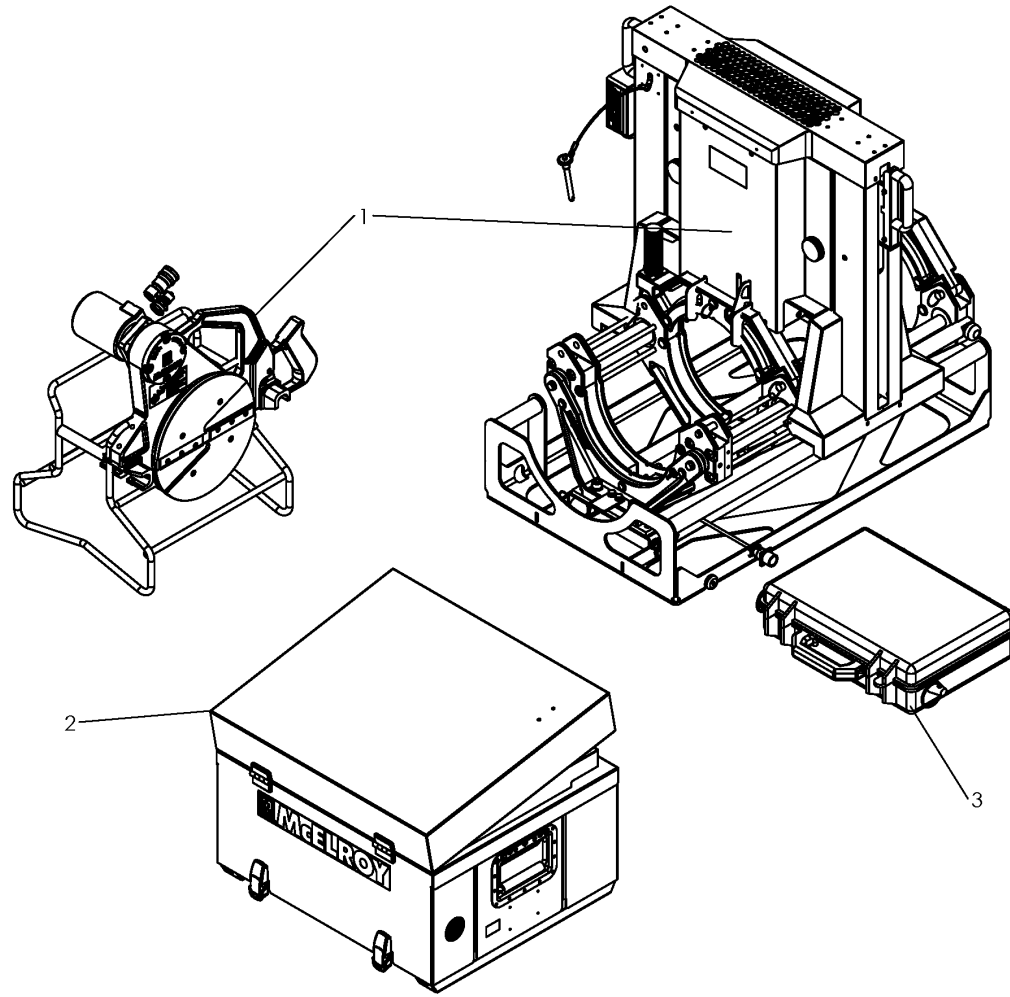

McElroy Manufacturing, Inc.  
The leader by design.  
Tulsa, Oklahoma U.S.A.

DRAWN: PJD	CHECK: BEA	APPRVD: SWB	DATE: 5/19/10	SHT No: 2	REV No: A	PART No: A887002
------------	------------	-------------	---------------	-----------	-----------	------------------

DynaMc 250 AUTOMATIC FUSION MACHINE PACKAGE 220-240V, 50/60 Hz, 1 Ph

NOTE: THIS DRAWING AND THE INFORMATION CONTAINED THEREIN IS THE CONFIDENTIAL AND PROPRIETARY PROPERTY OF McElroy Manufacturing, Inc. THE DRAWING IS NOT TO BE REPRODUCED IN ANY MANNER, SUBMITTED TO OUTSIDE PARTIES FOR EXAMINATION, OR USED DIRECTLY OR INDIRECTLY FOR THE PURPOSES OTHER THAN THOSE FOR WHICH IT WAS FURNISHED WITHOUT WRITTEN PERMISSION OF McElroy Manufacturing, Inc.

## McElroy Manufacturing Parts List

**Part Number:** A887002 DynaMc 250 Automatic 220-240V Fusion Machine Package

### Part Number A887002 Component List

Item	Component	Description	Quantity	Unit	Price
1	887002	DynaMc 250 220-240V Automatic Fusion Machine Assembly	1.0	EA	0.00
2	1264902	DynaMc Automatic 220-240V, 50/60Hz, 1Ph HPU Assembly	1.0	EA	0.00
3	1266701	DynaMc Operator Control Box Assembly (Effective to 5/16/16)	1.0	EA	0.00
3	1266702	DynaMc Operator Control Box Assembly	1.0	EA	0.00
4	1271201	Contact McElroy Tech Support (Effective to 5/16/16)	1.0	EA	0.00
4	1271202	DM Auto Hose & Cable Kit	1.0	EA	0.00