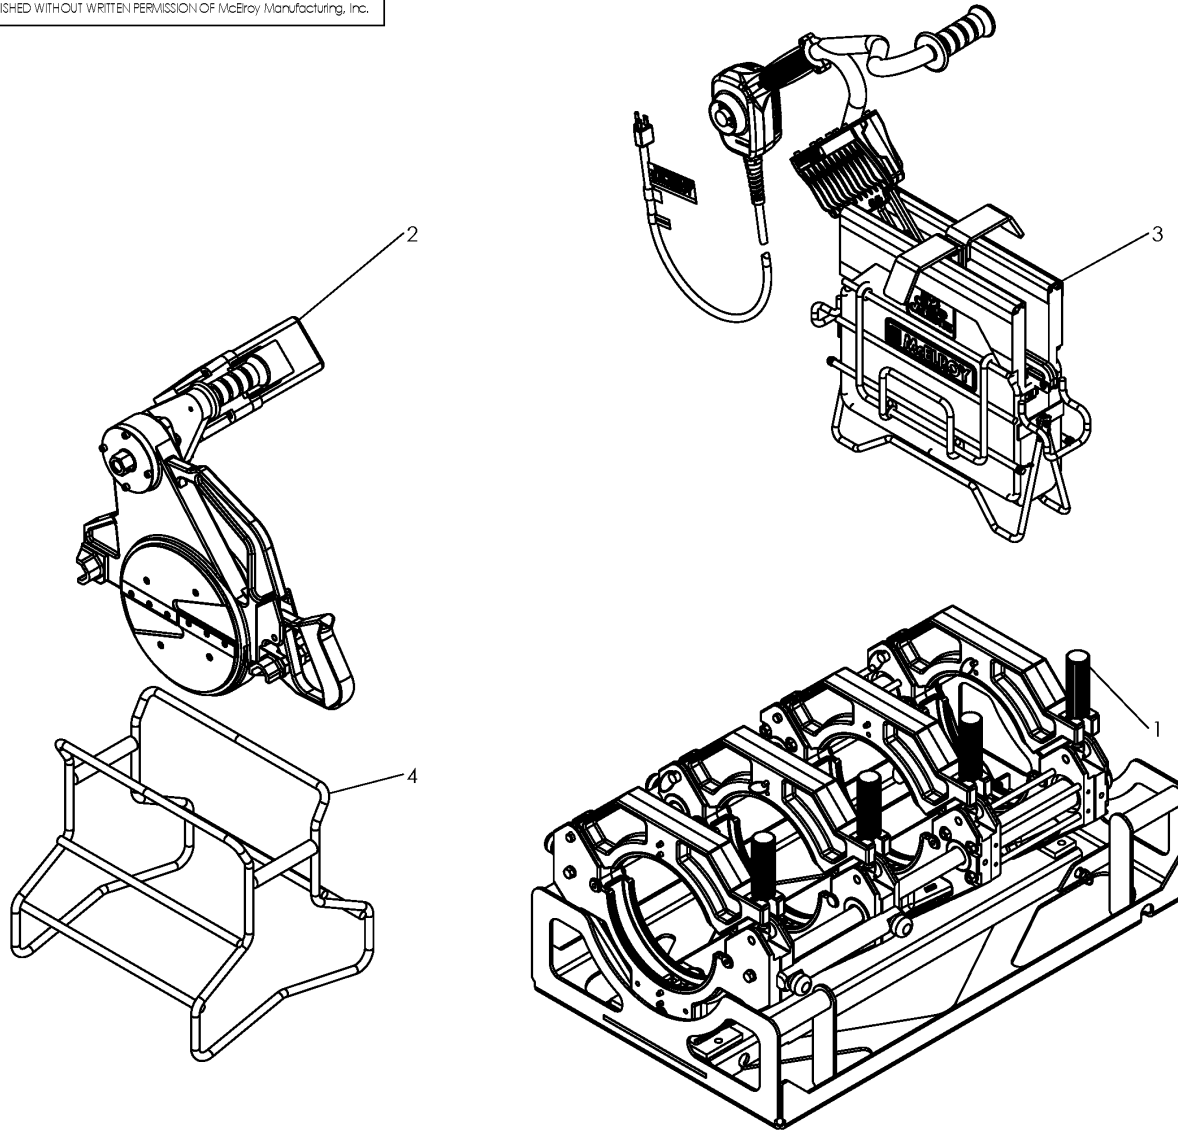

DynaMc® 28 EP 4 JAW FUSION MACHINE PACKAGE

McElroy Manufacturing Parts List

Part Number: A900102 DynaMc 28 Electric Pump 4 Jaw 240V & 120V, 50/60Hz Fusion Machine Package (240V Facer & 120V Heater)

Part Number A900102 Component List

Item	Component	Description	Quantity	Unit	Price
1	900101	DynaMc 28 Electric Pump 4 Jaw Carriage Assembly	1.0	EA	13,740.00
2	899401	DynaMc 28 Hand Pump 220-240V, 50/60Hz, 1Ph Facer Assembly	1.0	EA	7,224.00
3	848709	Obsolete & Replaced by 901601 (Effective to 2/9/20)	1.0	EA	0.00
3	901601	28 DIPS 100-120V,50/60Hz Heater Assembly	1.0	EA	4,447.00
4	T801101	Facer Stand	1.0	EA	500.00

Please visit <https://fusion.mcelroy.com/parts> to purchase parts or for more information.