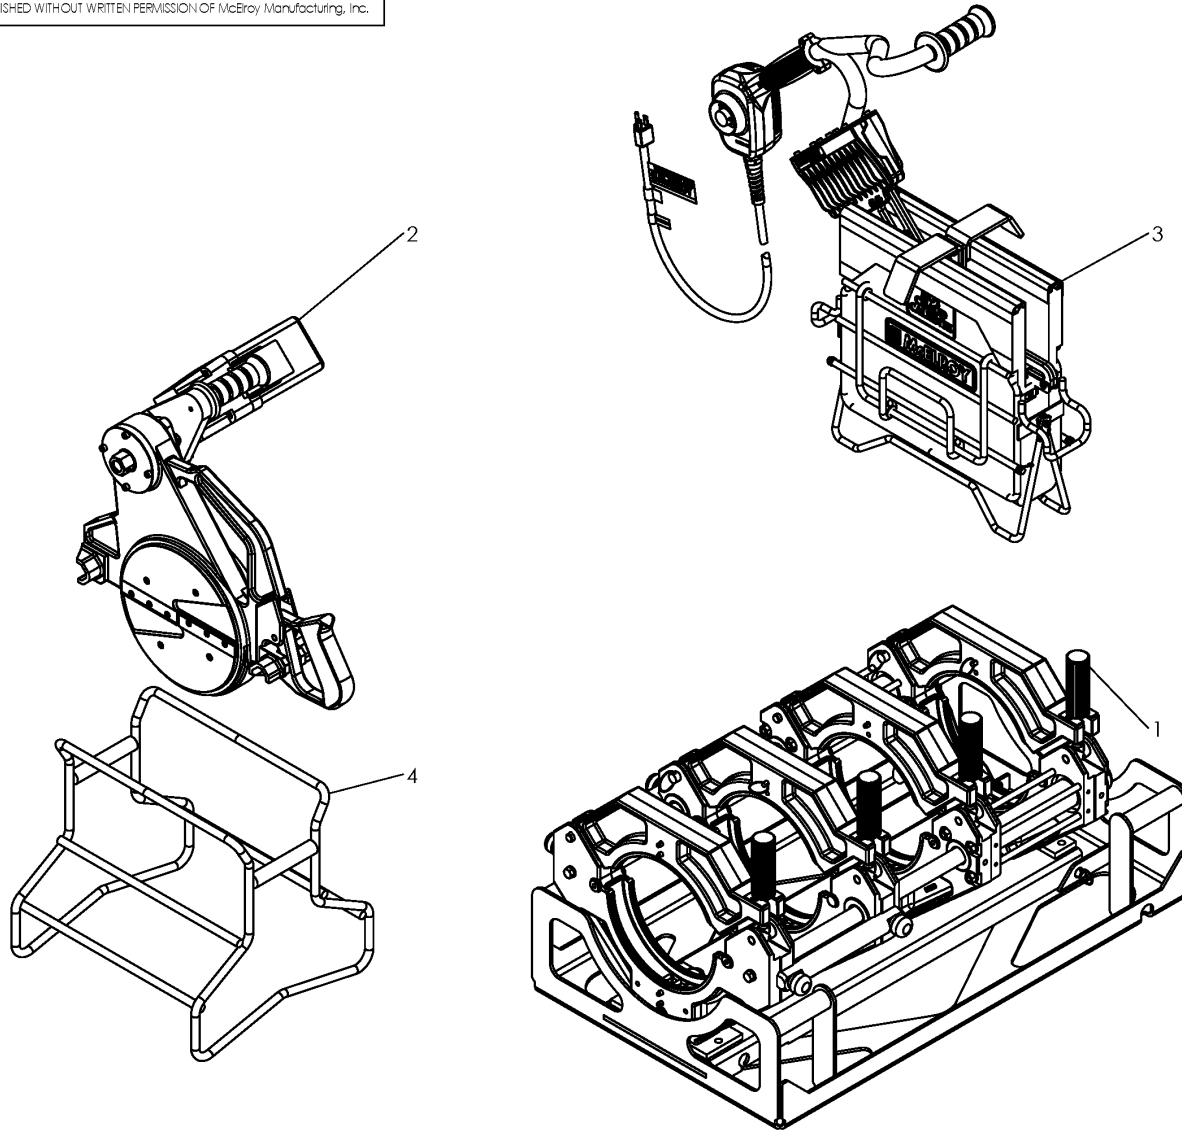

DynaMc® 28 EP 4 JAW FUSION MACHINE PACKAGE

McElroy Manufacturing Parts List

Part Number: A900104 DynaMc 28 Electric Pump 4 Jaw 220-240V, 50/60Hz Fusion Machine Package

Part Number A900104 Component List

Item	Component	Description	Quantity	Unit	Price
1	900101	DynaMc 28 Electric Pump 4 Jaw Carriage Assembly	1.0	EA	13,740.00
2	899401	DynaMc 28 Hand Pump 220-240V, 50/60Hz, 1Ph Facer Assembly	1.0	EA	7,224.00
3	848803	Obsolete & Replaced by 901701 (Effective to 2/9/20)	1.0	EA	0.00
3	901701	28 DIPS 220-240V,50/60Hz Heater Assembly	1.0	EA	4,602.00
4	T801101	Facer Stand	1.0	EA	500.00

Please visit <https://fusion.mcelroy.com/parts> to purchase parts or for more information.