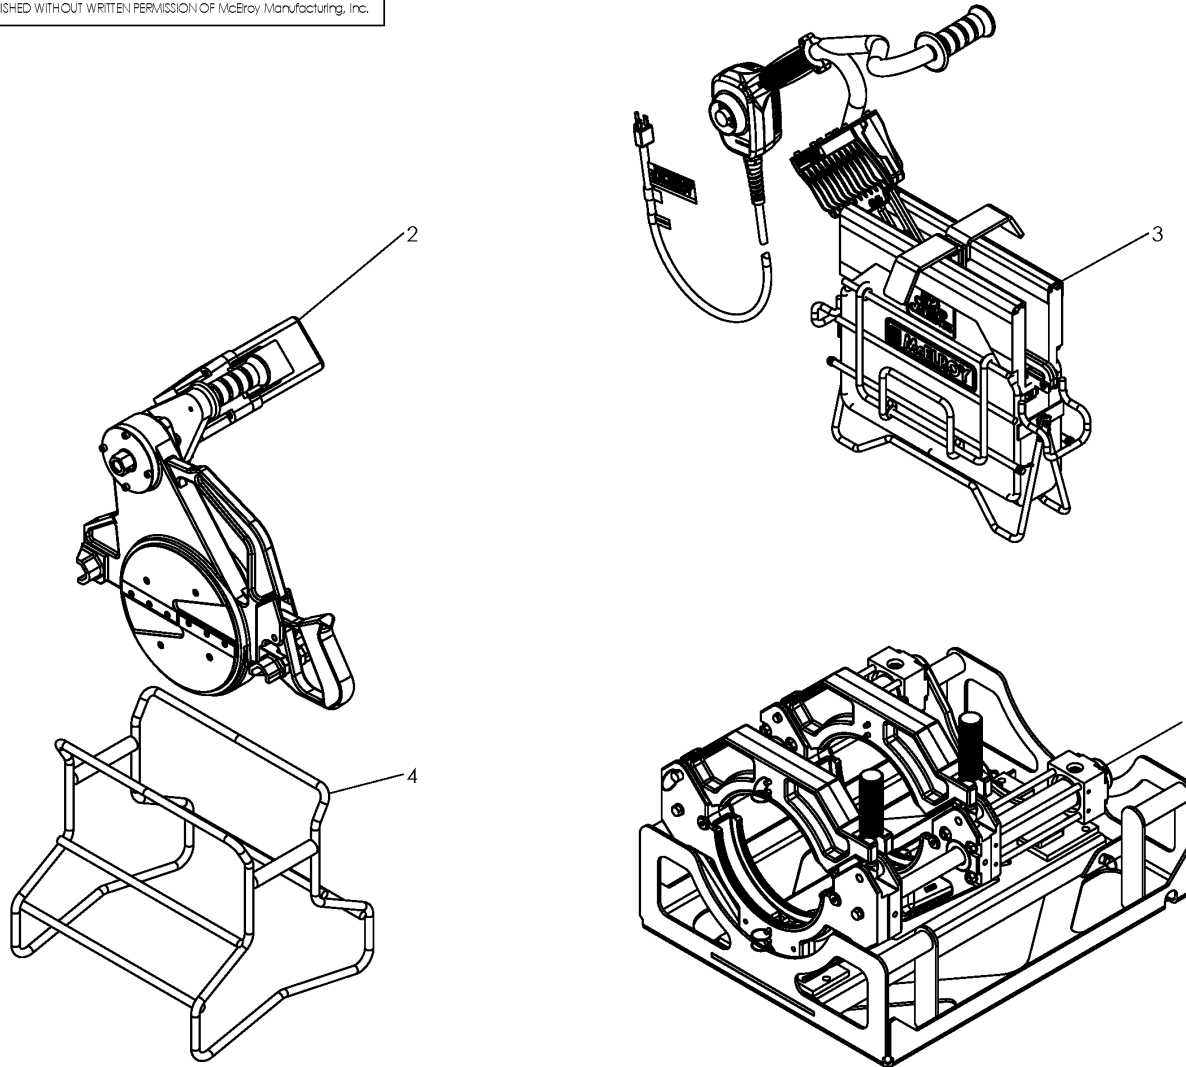

DynaMc® 28 EP 2 JAW FUSION MACHINE PACKAGE

McElroy Manufacturing Parts List

Part Number: A900202 DynaMc 28 Electric Pump 2 Jaw 240V & 120V, 50/60Hz Fusion Machine Package (240V Facer & 120V Heater)

Part Number A900202 Component List

Item	Component	Description	Quantity	Unit	Price
1	900201	DynaMc 28 Electric Pump 2 Jaw Carriage Assembly	1.0	EA	0.00
2	899401	DynaMc 28 Hand Pump 220-240V, 50/60Hz, 1Ph Facer Assembly	1.0	EA	7,224.00
3	848709	Obsolete & Replaced by 901601 (Effective to 2/9/20)	1.0	EA	0.00
3	901601	28 DIPS 100-120V,50/60Hz Heater Assembly	1.0	EA	4,447.00
4	T801101	Facer Stand	1.0	EA	500.00

Please visit <https://fusion.mcelroy.com/parts> to purchase parts or for more information.