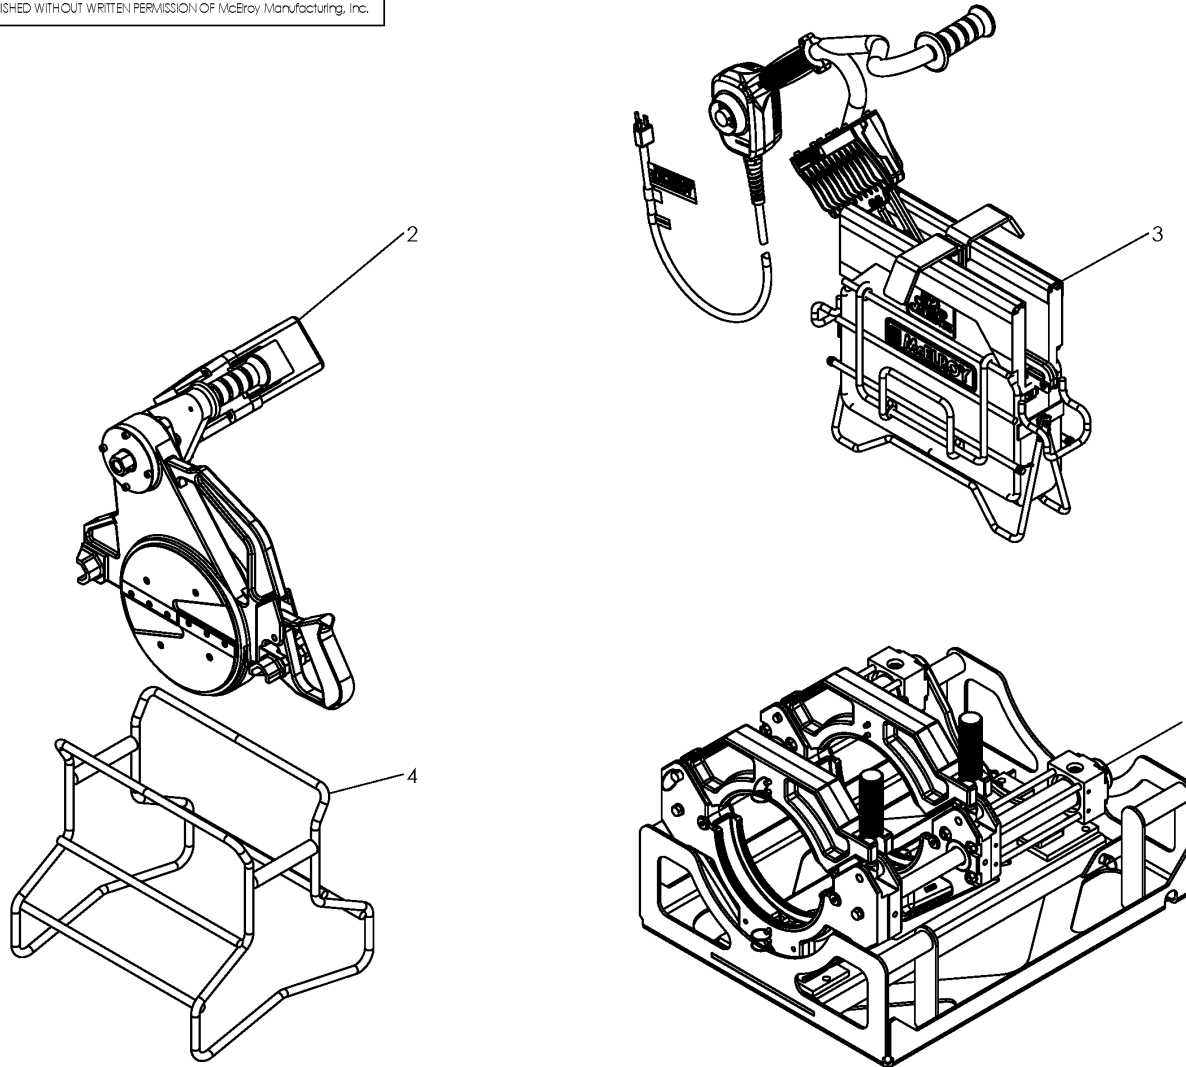

DynaMc® 28 EP 2 JAW FUSION MACHINE PACKAGE

McElroy Manufacturing Parts List

Part Number: A900204 DynaMc 28 Electric Pump 2 Jaw 220-240V, 50/60Hz Fusion Machine Package

Part Number A900204 Component List

Item	Component	Description	Quantity	Unit	Price
1	900201	DynaMc 28 Electric Pump 2 Jaw Carriage Assembly	1.0	EA	0.00
2	899401	DynaMc 28 Hand Pump 220-240V, 50/60Hz, 1Ph Facer Assembly	1.0	EA	7,224.00
3	848803	Obsolete & Replaced by 901701 (Effective to 2/9/20)	1.0	EA	0.00
3	901701	28 DIPS 220-240V,50/60Hz Heater Assembly	1.0	EA	4,602.00
4	T801101	Facer Stand	1.0	EA	500.00

Please visit <https://fusion.mcelroy.com/parts> to purchase parts or for more information.