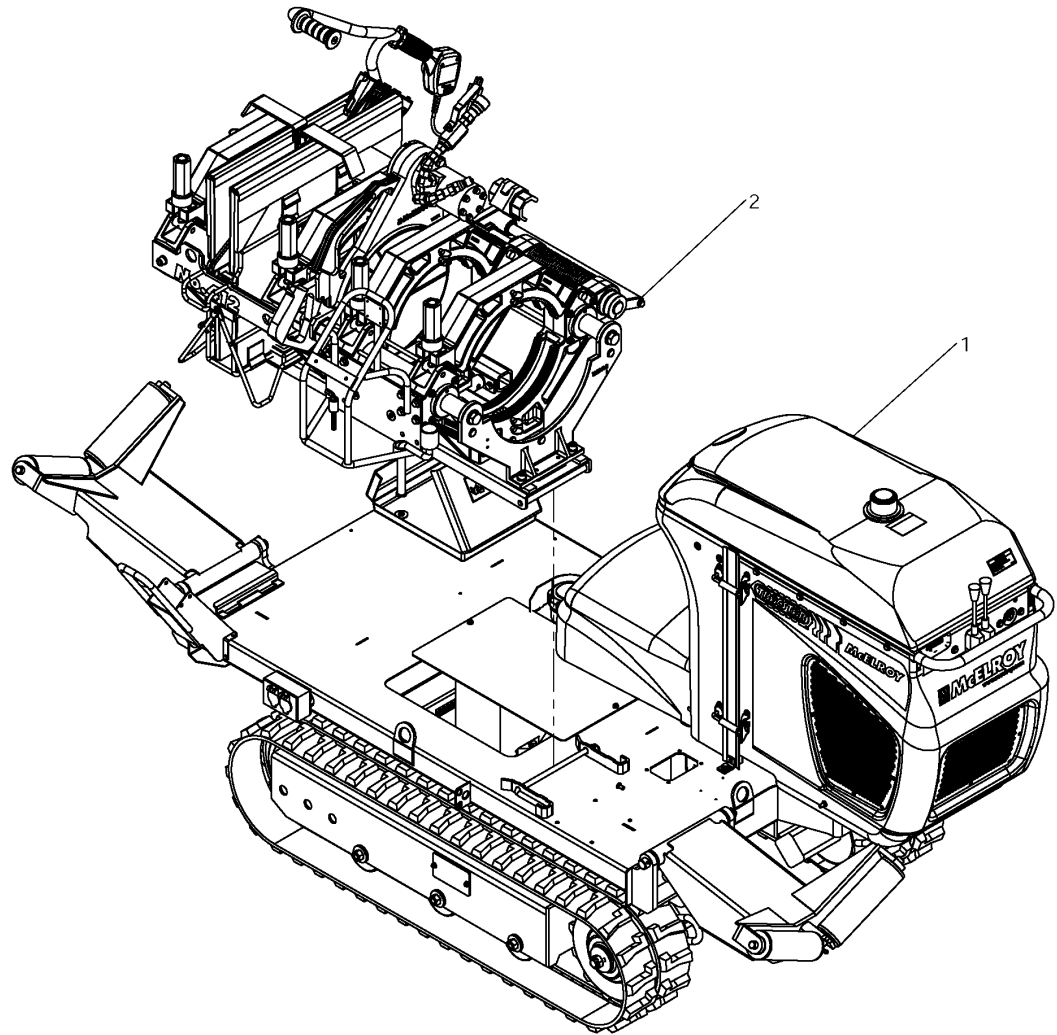

McElroy Manufacturing, Inc.
The leader by design.
Tulsa, Oklahoma U.S.A.

DRAWN: ARB	CHECK: SWB	APPRVD: SWB	DATE: 4/30/09	SHT No: 1	REV No:	PART No: AT1212900

TracStar 412 FUSION MACHINE PACKAGE