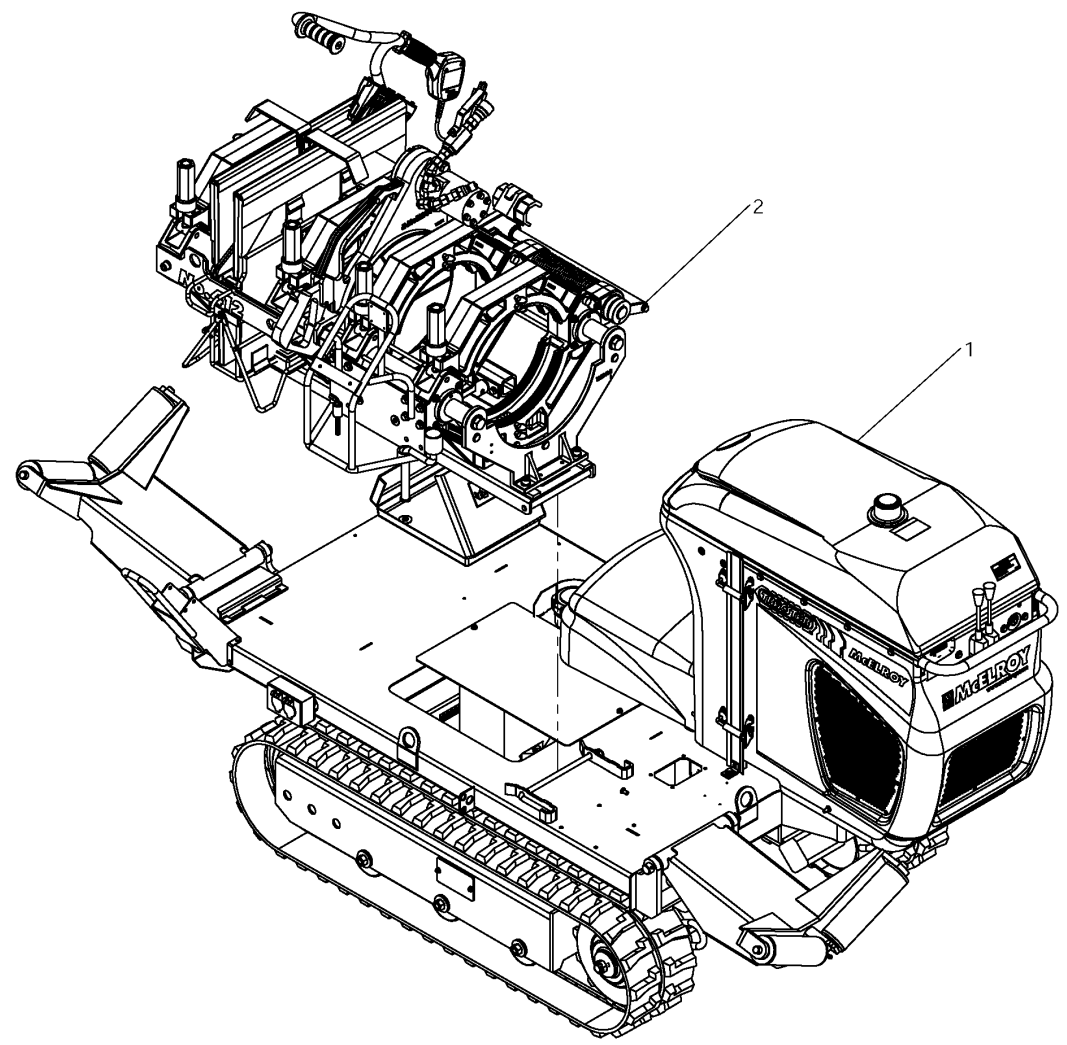

McElroy Manufacturing, Inc.
The leader by design.
Tulsa, Oklahoma U.S.A.

DRAWN: ARB	CHECK: SWB	APPRVD: SWB	DATE: 4/30/09	SHT No: 1	REV No:	PART No: AT1212900

TracStar 412 FUSION MACHINE PACKAGE

McElroy Manufacturing Parts List

Part Number: AT1212903 Obsolete & Replaced by AT1223603 (TracStar 412 LF Fusion Machine Package)

Part Number AT1212903 Component List

Item	Component	Description	Quantity	Unit	Price
1	AT1816501	Obsolete & Replaced by AT1830101	1.0	EA	0.00
2	AT1213003	PitBull 412 LF Fusion Machine Package	1.0	EA	0.00

Please visit <https://fusion.mcelroy.com/parts> to purchase parts or for more information.