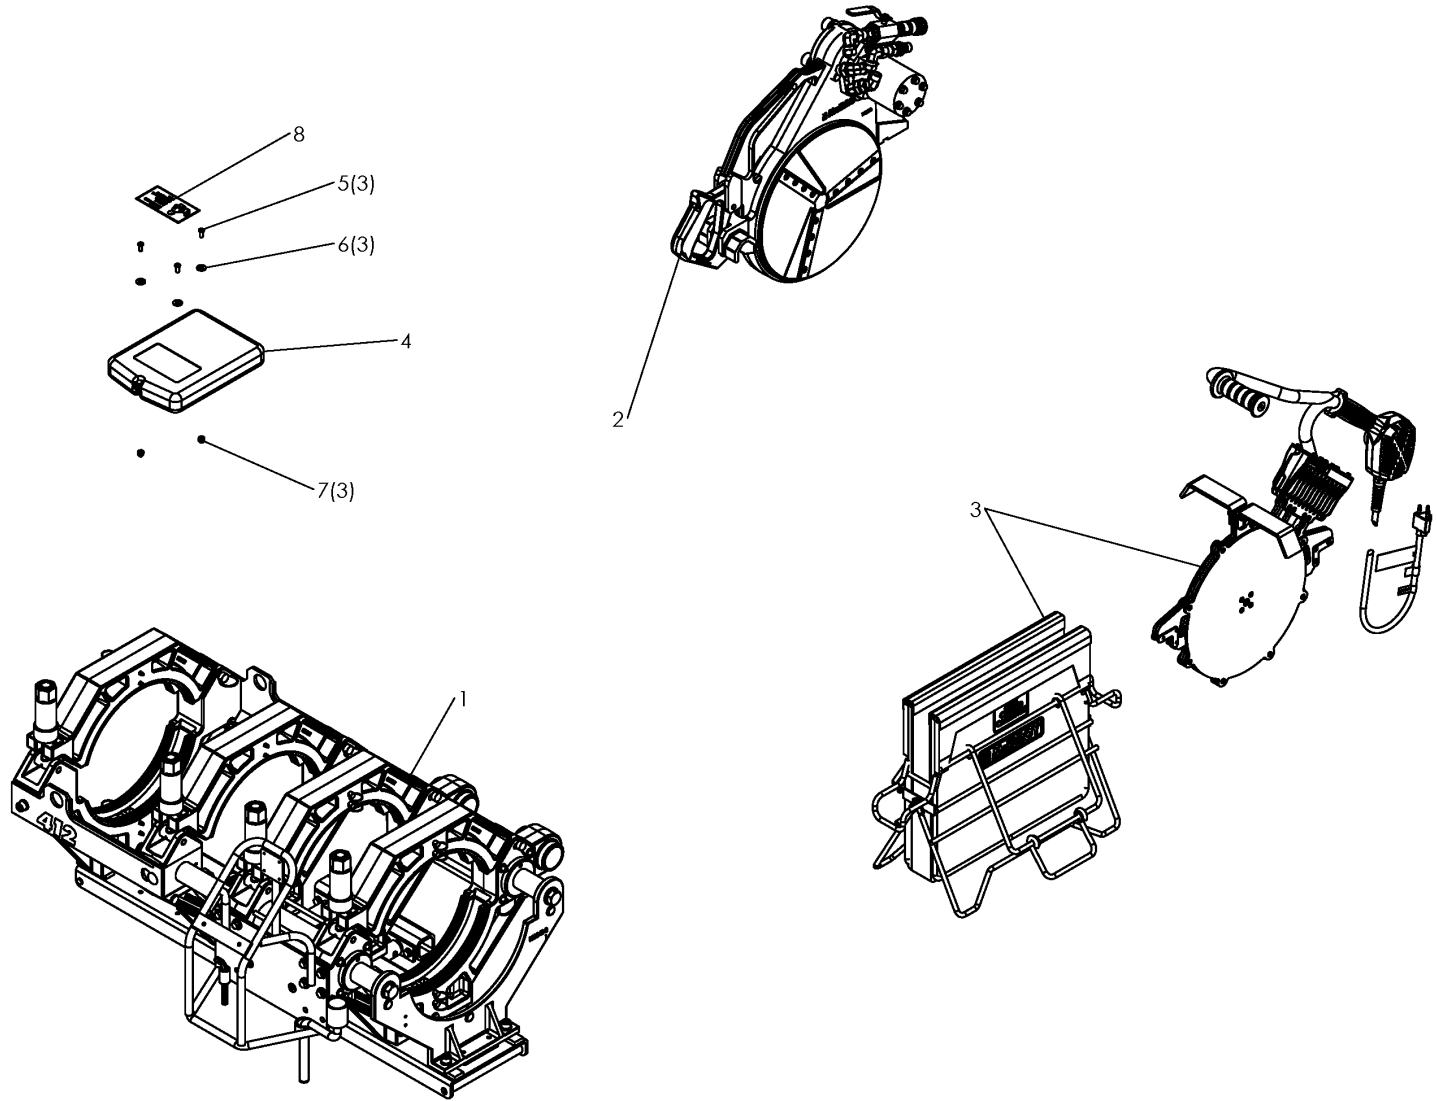

PitBul® 412 FUSION MACHINE PACKAGE

McElroy Manufacturing Parts List

Part Number: AT1213003 PitBull 412 LF Fusion Machine Package

Part Number AT1213003 Component List

Item	Component	Description	Quantity	Unit	Price
1	T1200403	TracStar 412 LF Carriage Assembly	1.0	EA	0.00
2	T1200501	TracStar 412 Facer Assembly	1.0	EA	9,794.00
3	1242112	Obsolete & Replaced by 1284501 (Effective 2/9/04 to 2/9/20)	1.0	EA	0.00
3	1284501	412 220-240V,50/60Hz,1Ph Heater Assembly	1.0	EA	5,532.00
4	MJQ00259	Standard 9x6 Literature Compartment	1.0	EA	62.90
5	MAE00032	1/4-20NCX5/8LG Bhscs	3.0	EA	0.42
6	MBG00031	1/4 Fender Washer Stil PL (Effective 10/4/07 to 10/23/13)	4.0	EA	0.31
6	MBF00005	1/4 TY 'a' Wide FL Wshr Stil PL	3.0	EA	0.11
7	MBH00043	1/4-20NC Low Crown Acorn Nut	3.0	EA	0.49
8	816342	Safety Instr Manual Label	1.0	EA	3.16

Please visit <https://fusion.mcelroy.com/parts> to purchase parts or for more information.