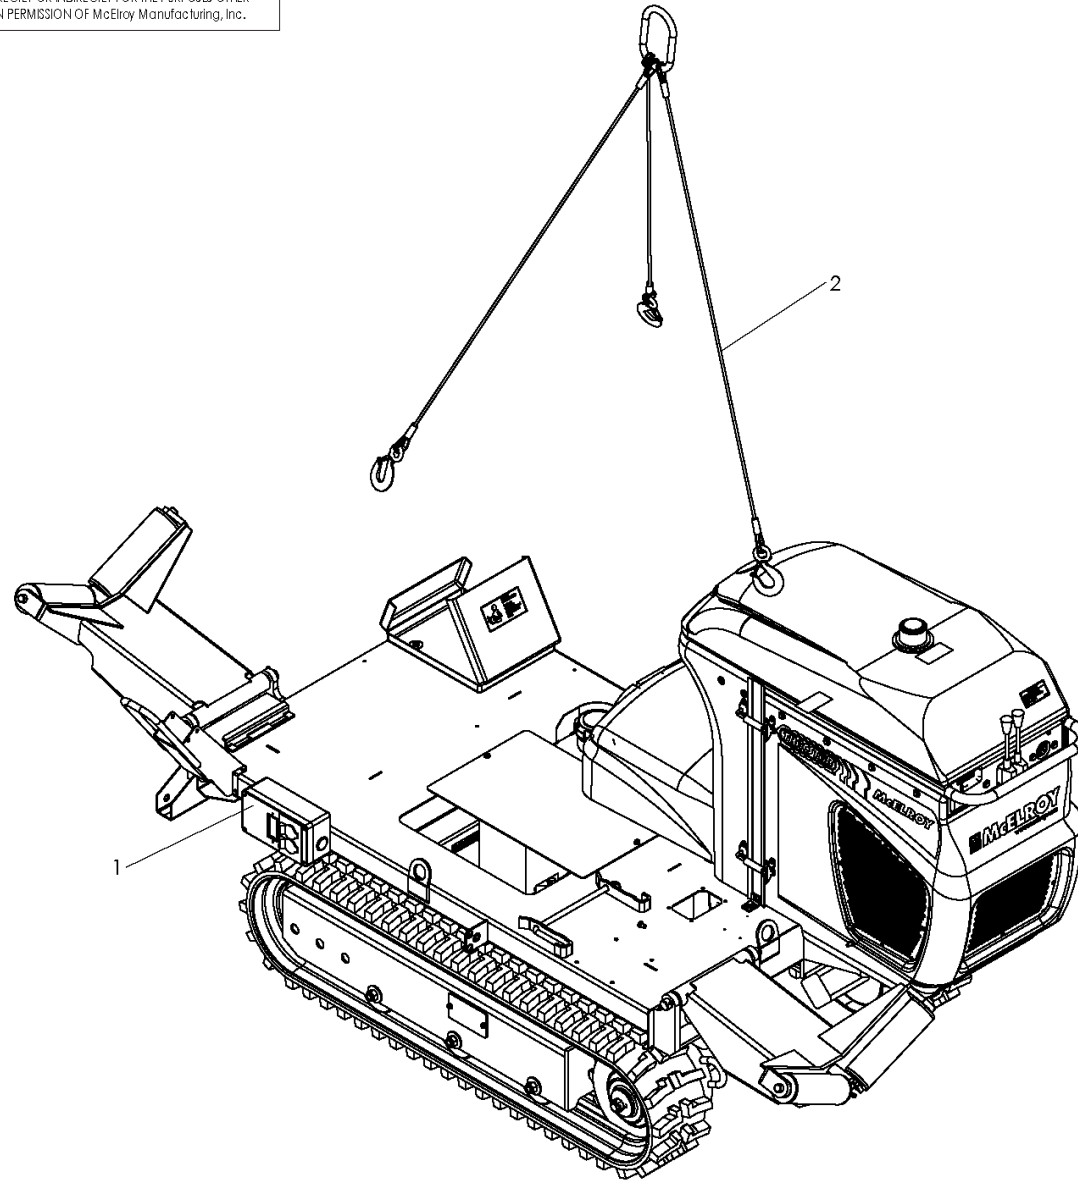

McElroy Manufacturing, Inc.
The leader by design.
Tulsa, Oklahoma U.S.A.

DRAWN: ARB	CHECK: SWB	APPRV'D: SWB	DATE: 4/30/09	SHT No: 1	REV No: A	PART No: AT1816501

TracStar 412 / TracStar 618 TRACK VEHICLE PACKAGE

McElroy Manufacturing Parts List

Part Number: AT1816501 Obsolete & Replaced by AT1830101 (TracStar 412/TracStar 618 Track Vehicle Package)

Part Number AT1816501 Component List

Item	Component	Description	Quantity	Unit	Price
1	T1800203	TracStar 412/TracStar 618 Vehicle Assembly (Effective to 11/10/10)	1.0	EA	0.00
1	T1819501	TracStar 412/TracStar 618 GFCI Vehicle Assembly	1.0	EA	0.00
2	T1801601	TracStar 412/TracStar 618 Lifting Sling	1.0	EA	853.00

Please visit <https://fusion.mcelroy.com/parts> to purchase parts or for more information.