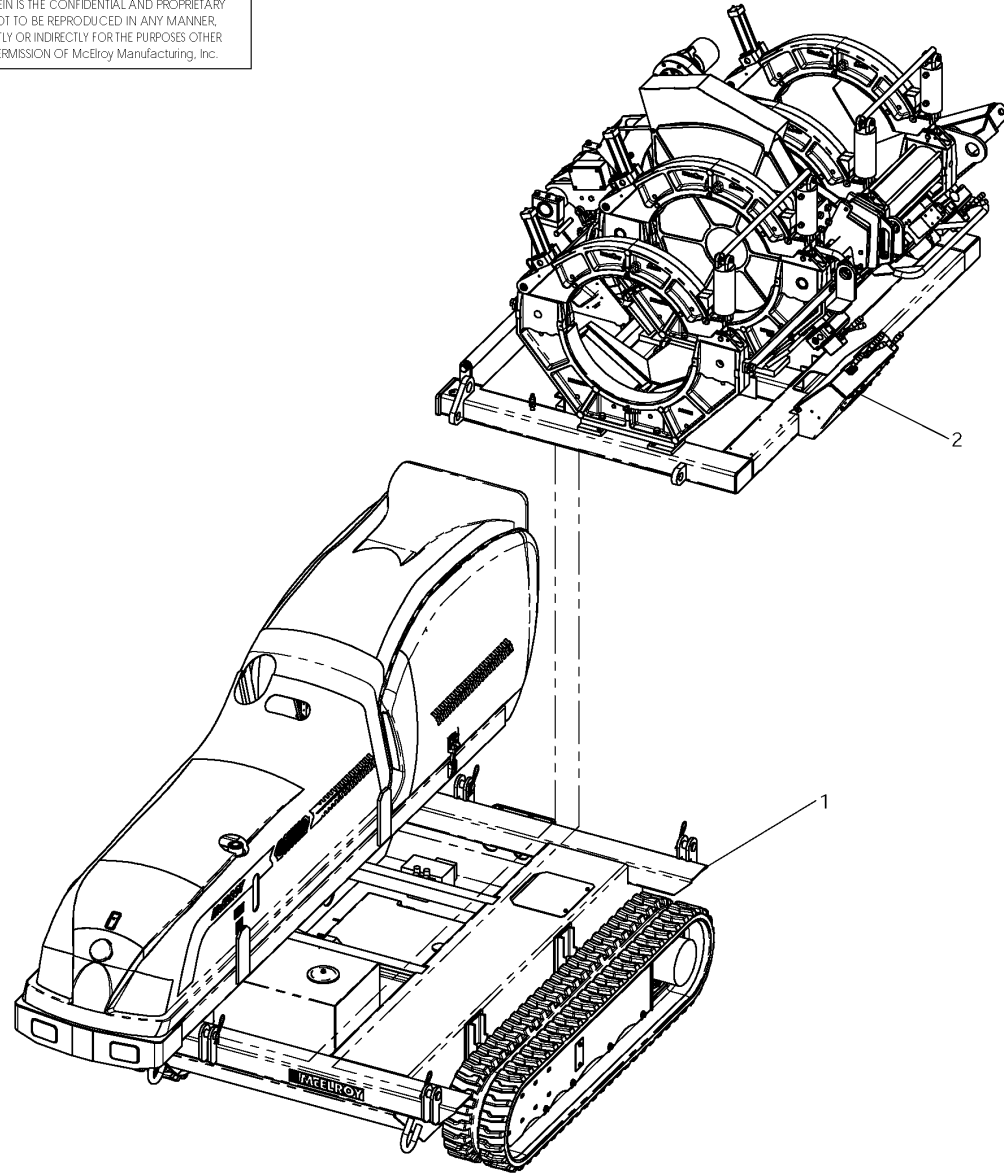

McElroy Manufacturing, Inc.
The leader by design.
Tulsa, Oklahoma U.S.A.

DRAWN: ARB   CHECK: SWB   APPRVD: SWB   DATE: 4/6/09   SHT No: 1   REV No: PART No: AT2400100

TracStar® 630 FUSION MACHINE PACKAGE

McElroy Manufacturing Parts List

Part Number: AT2400101 Replaced by A2418501 or AT2418504 (TracStar 630 HF Fusion Machine Package) (8/2005 to 9/2018)

Part Number AT2400101 Component List

Item	Component	Description	Quantity	Unit	Price
1	AT9000801	TracStar 630/TracStar 900 Track Vehicle Package	1.0	EA	0.00
2	AT2400401	Replaced by AT2419001	1.0	EA	0.00

Please visit <https://fusion.mcelroy.com/parts> to purchase parts or for more information.