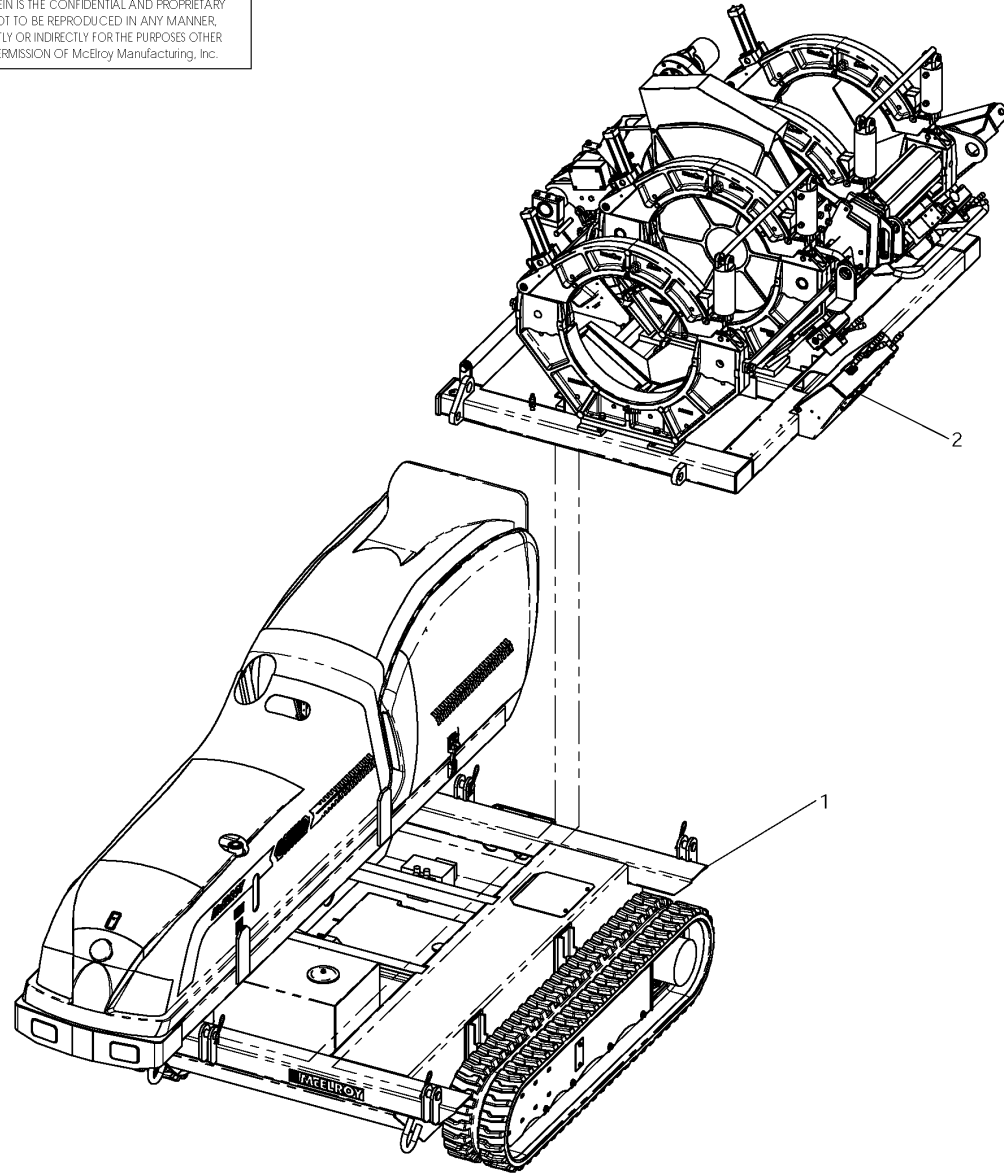

McElroy Manufacturing, Inc.
The leader by design.
Tulsa, Oklahoma U.S.A.

DRAWN: ARB   CHECK: SWB   APPRVD: SWB   DATE: 4/6/09   SHT No: 1   REV No: PART No: AT2400100

TracStar® 630 FUSION MACHINE PACKAGE

McElroy Manufacturing Parts List

Part Number: AT2400102 Replaced by AT2418502 or AT2418505 (TracStar 630 MF Fusion Machine Package) (10/2006 to 9/2018)

Part Number AT2400102 Component List

Item	Component	Description	Quantity	Unit	Price
1	AT9000801	TracStar 630/TracStar 900 Track Vehicle Package	1.0	EA	0.00
2	AT2400402	Replaced by AT2419002	1.0	EA	0.00

Please visit <https://fusion.mcelroy.com/parts> to purchase parts or for more information.