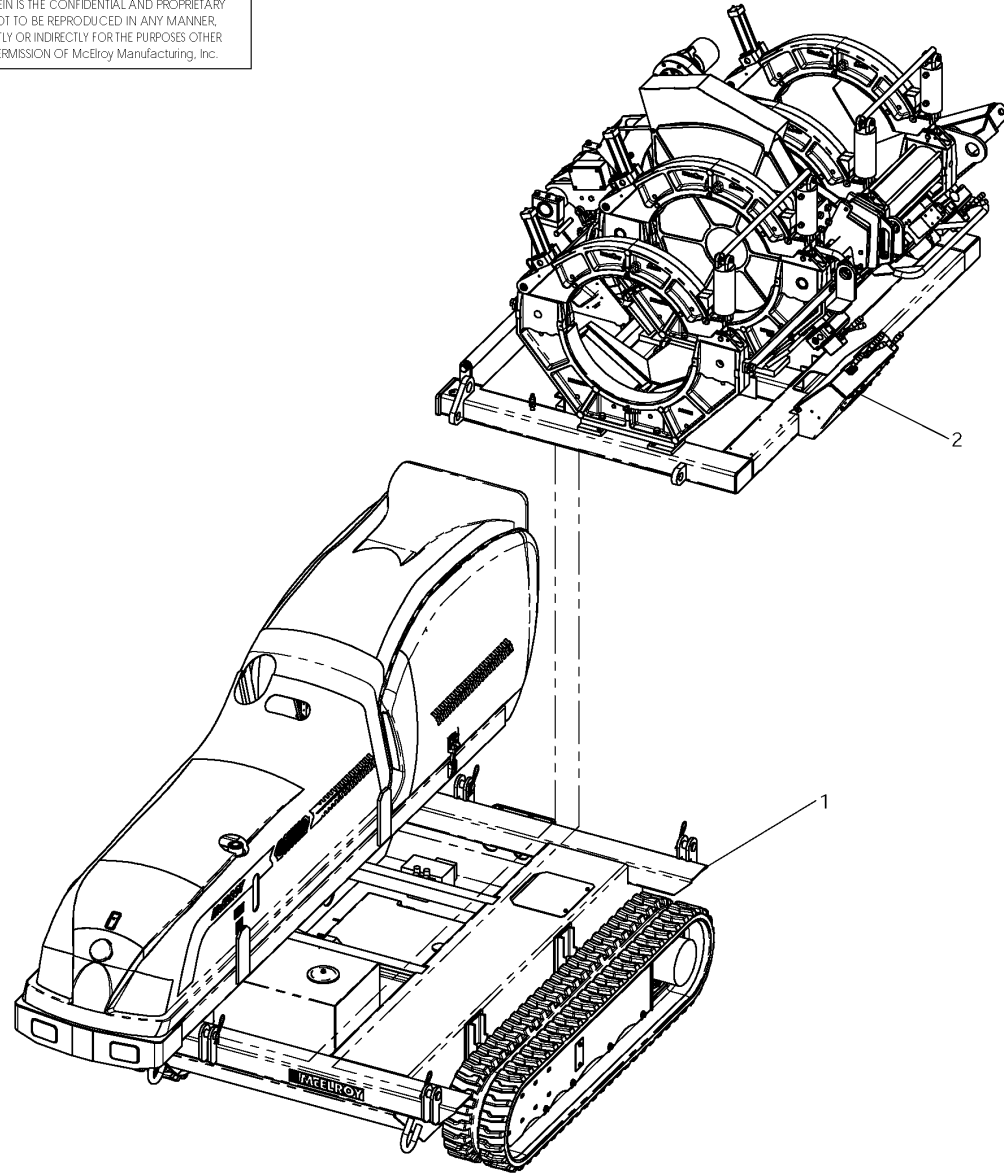

McElroy Manufacturing, Inc.
The leader by design.
Tulsa, Oklahoma U.S.A.

DRAWN: ARB	CHECK: SWB	APPRVD: SWB	DATE: 4/6/09	SHT No: 1	REV No:	PART No: AT2400100

TracStar® 630 FUSION MACHINE PACKAGE

McElroy Manufacturing Parts List

Part Number: AT2400103 Replaced by AT2418503 or AT2418506 (TracStar 630 LF Fusion Machine Package) (10/2006 to 9/2018)

Part Number AT2400103 Component List

Item	Component	Description	Quantity	Unit	Price
1	AT9000801	TracStar 630/TracStar 900 Track Vehicle Package	1.0	EA	0.00
2	AT2400403	Replaced by AT2419003	1.0	EA	0.00

Please visit <https://fusion.mcelroy.com/parts> to purchase parts or for more information.