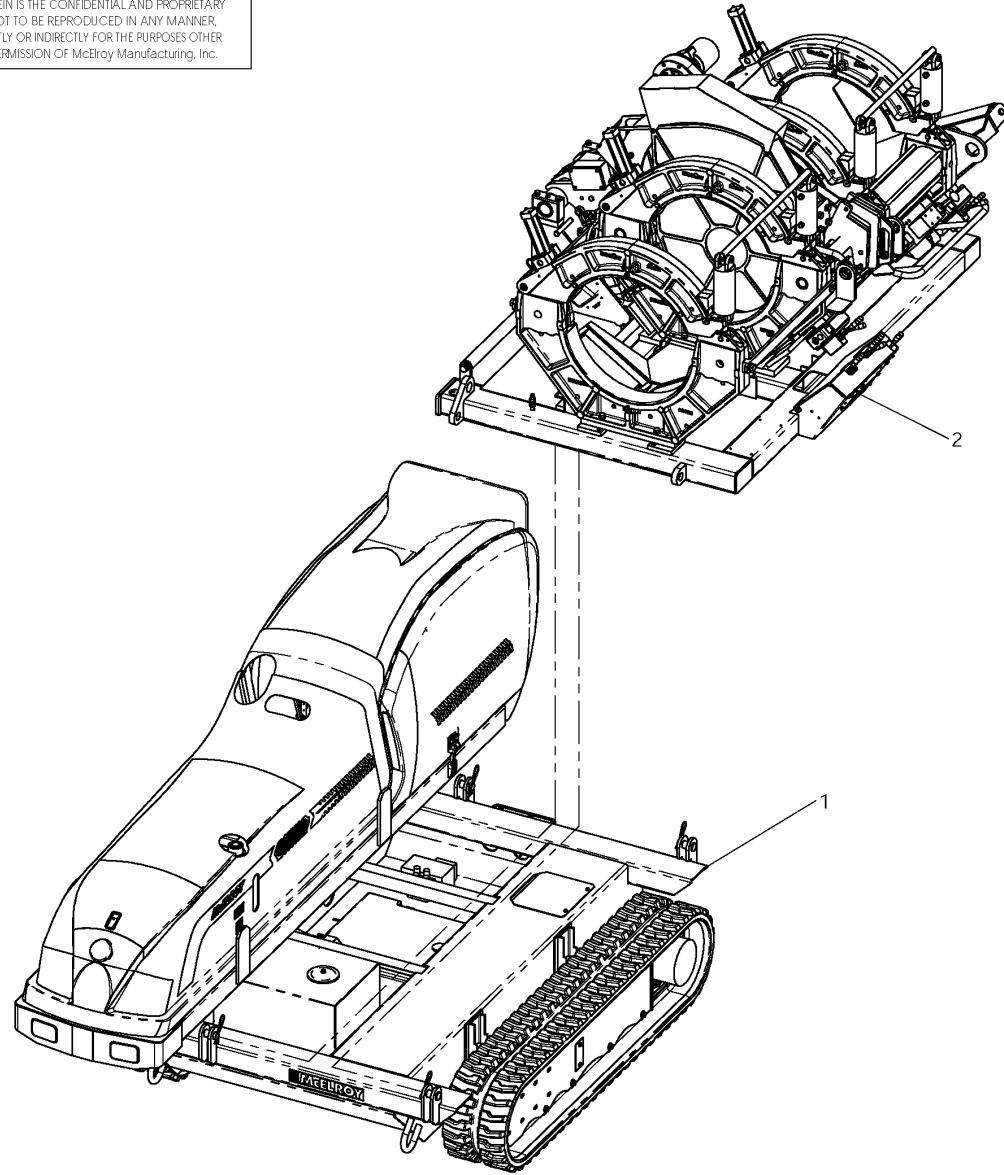

McElroy Manufacturing, Inc.
The leader by design.
Tulsa, Oklahoma U.S.A.

DRAWN: ARB	CHECK: SWB	APPRVD: SWB	DATE: 4/6/09	SHT No: 1	REV No:	PART No: AT2400100

TracStar® 630 FUSION MACHINE PACKAGE