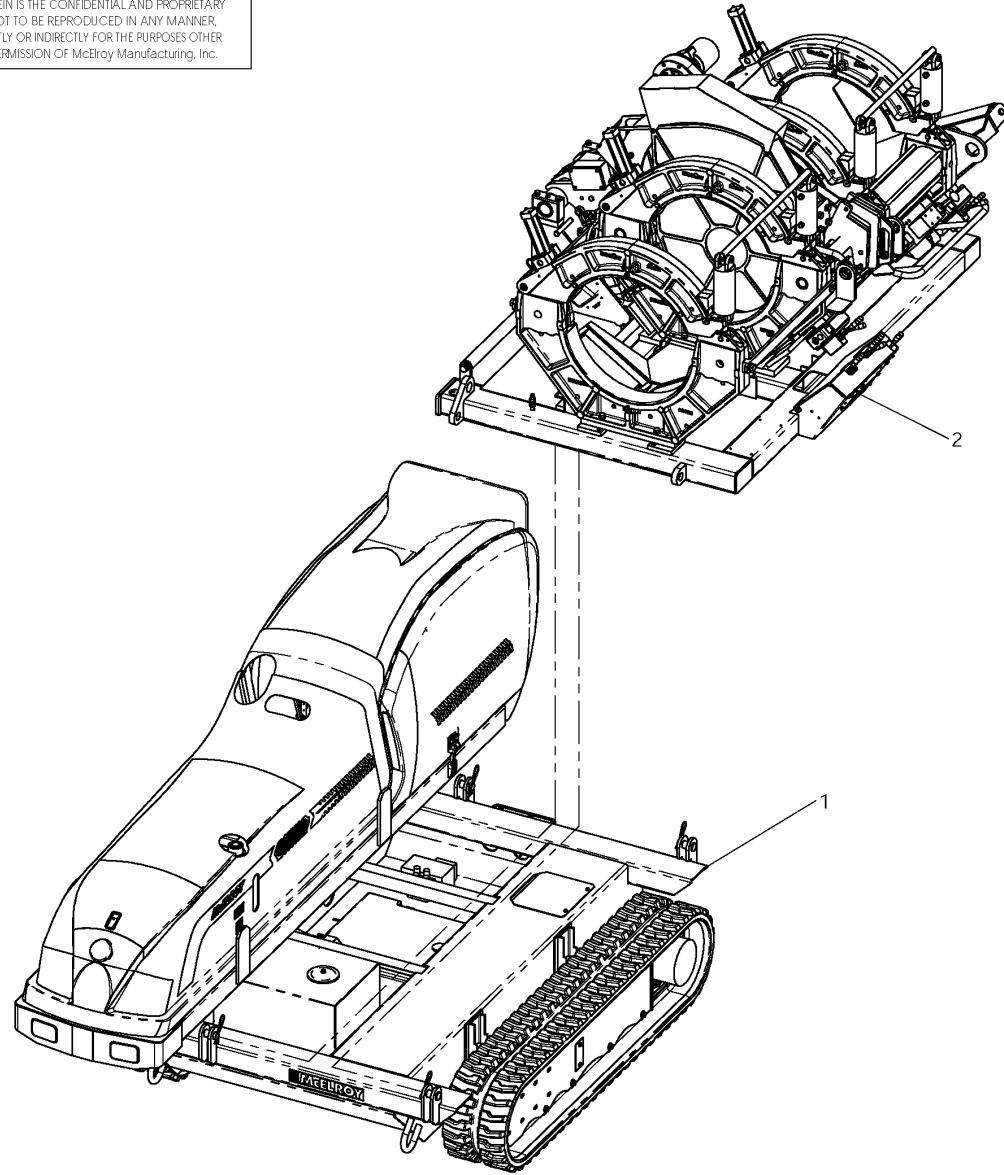

McElroy Manufacturing, Inc.
The leader by design.
Tulsa, Oklahoma U.S.A.

DRAWN: ARB   CHECK: SWB   APPRVD: SWB   DATE: 4/6/09   SHT No: 1   REV No: PART No: AT2400100

TracStar® 630 FUSION MACHINE PACKAGE

McElroy Manufacturing Parts List

Part Number: AT2408102 Replaced by AT2418402 or AT2418405 (TracStar 630 Automatic MF Fusion Machine Package) (3/2006 to 9/2018)

Part Number AT2408102 Component List

Item	Component	Description	Quantity	Unit	Price
1	AT9000802	TracStar 630/TracStar 900 Automatic Track Vehicle Package	1.0	EA	0.00
2	AT2408202	Replaced by AT2418902	1.0	EA	0.00

Please visit <https://fusion.mcelroy.com/parts> to purchase parts or for more information.