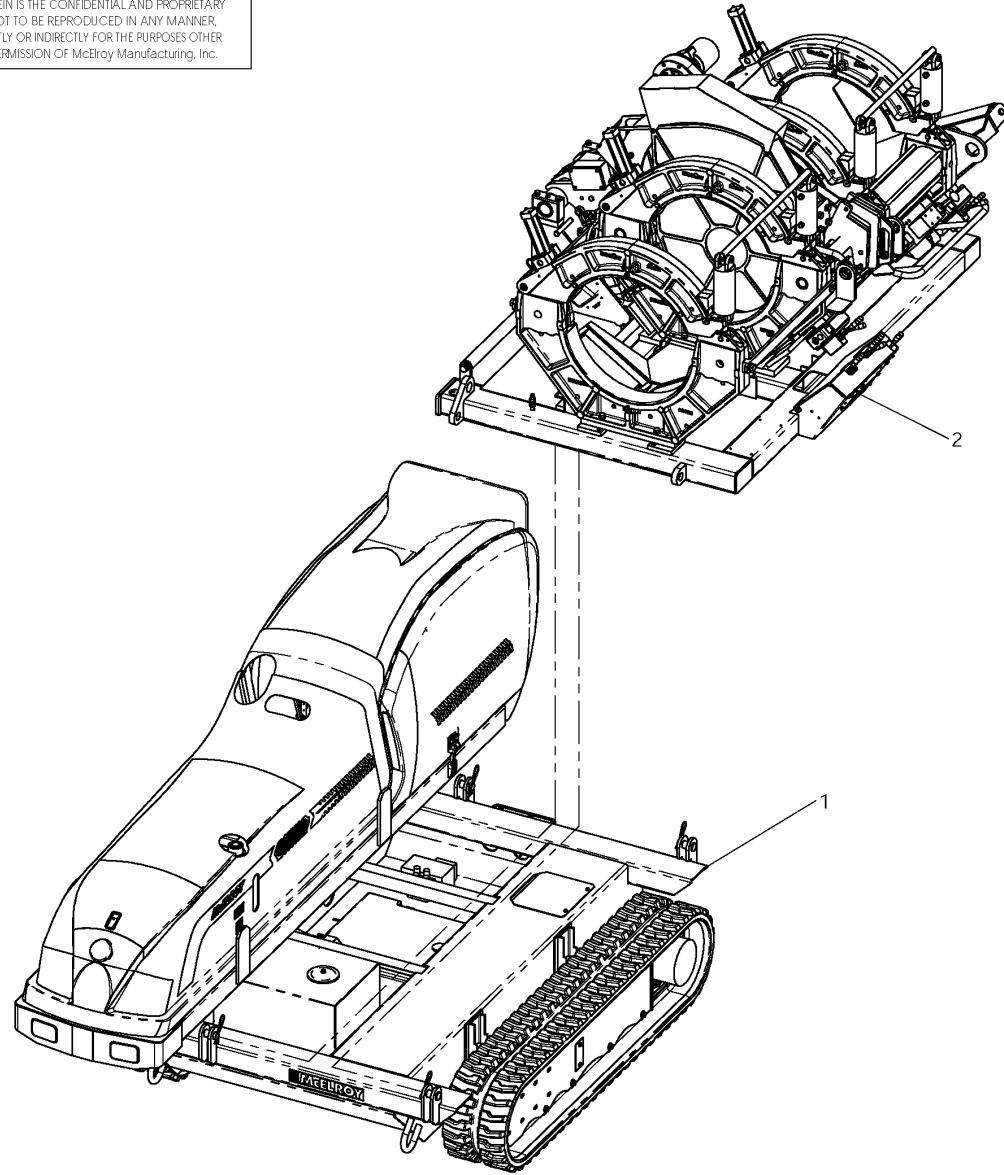

McElroy Manufacturing, Inc.
The leader by design.
Tulsa, Oklahoma U.S.A.

DRAWN: ARB   CHECK: SWB   APPRVD: SWB   DATE: 4/6/09   SHT No: 1   REV No: PART No: AT2400100

TracStar® 630 FUSION MACHINE PACKAGE

McElroy Manufacturing Parts List

Part Number: AT2408103 Replaced by AT2418403 or AT2418406 (TracStar 630 Automatic LF Fusion Machine Package) (3/2006 to 9/2018)

Part Number AT2408103 Component List

Item	Component	Description	Quantity	Unit	Price
1	AT9000802	TracStar 630/TracStar 900 Automatic Track Vehicle Package	1.0	EA	0.00
2	AT2408203	Replaced by AT2418903	1.0	EA	0.00

Please visit <https://fusion.mcelroy.com/parts> to purchase parts or for more information.