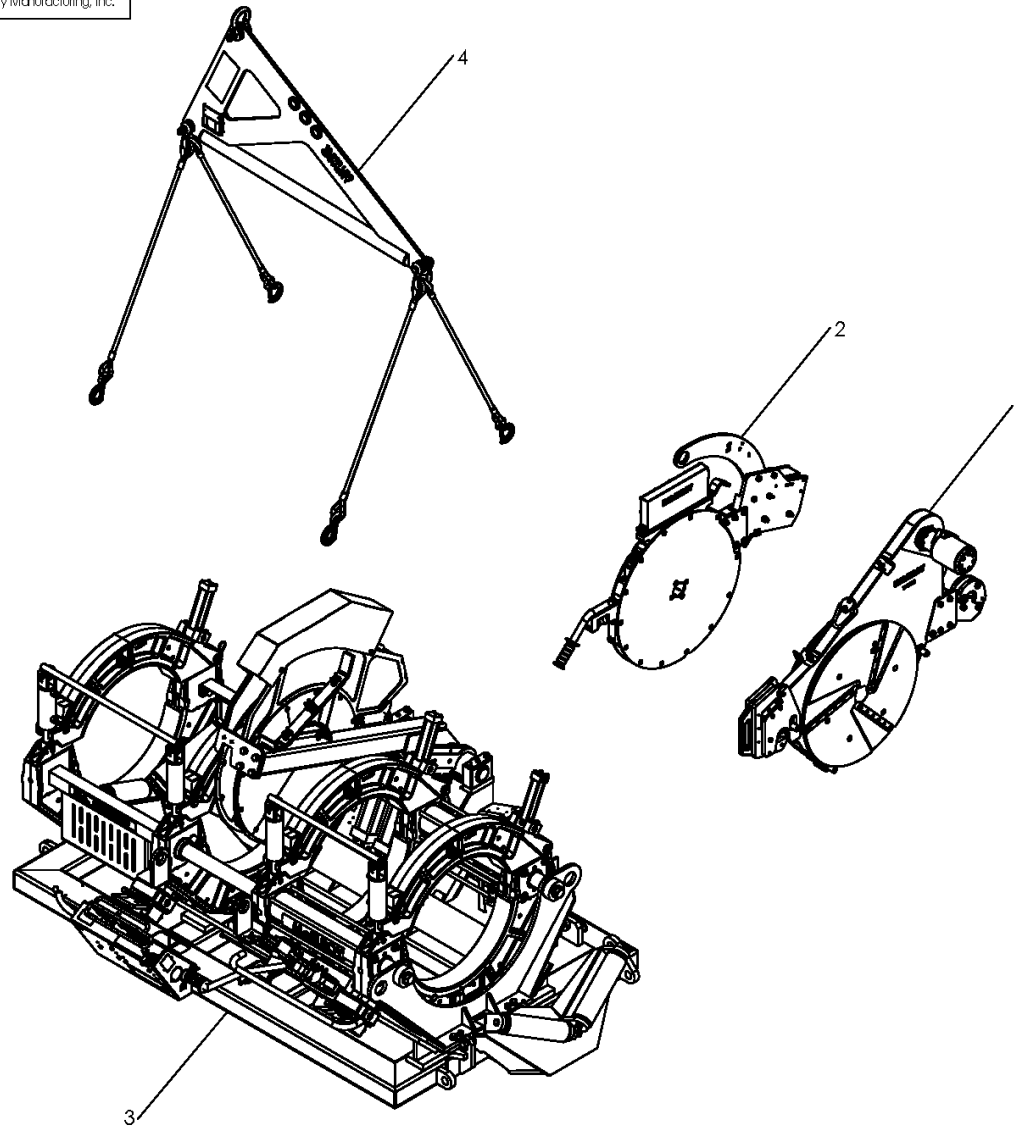

DRAWN:	FAW	CHECK:	MEP	APPRVD:	DWP	DATE:	08/09/16	SHT No:	1 of 3	REV No:	B	PART No:	AT2419003

PitBull® 630 SERIES 2 220-240V LF FUSION MACHINE PACKAGE