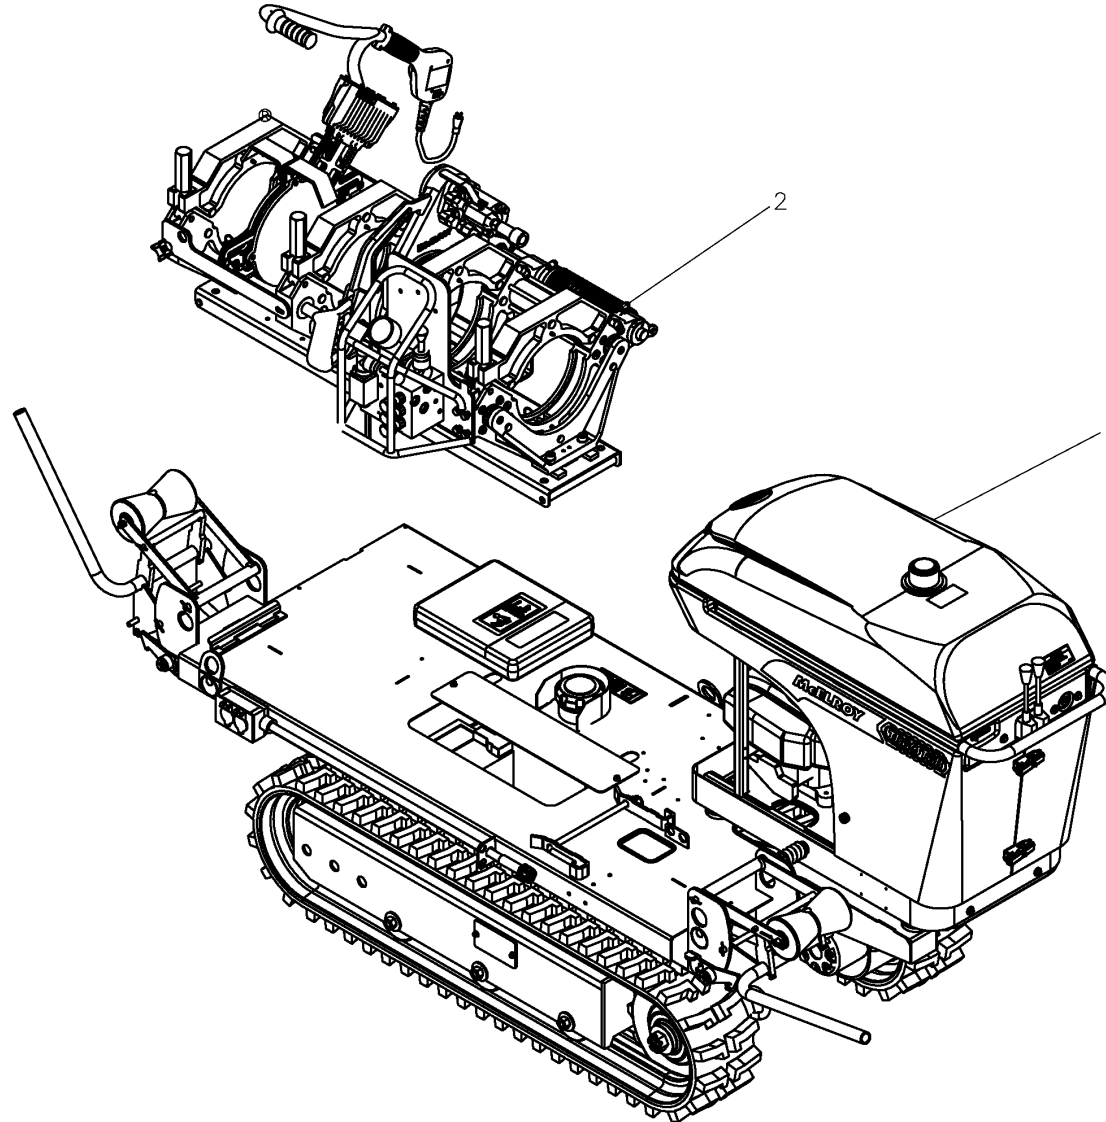

McElroy Manufacturing, Inc.
The leader by design.
Tulsa, Oklahoma U.S.A.

DRAWN: BWW CHECK: SWB APPRV'D: SWB DATE: 10/30/05 SHT No: 2 REV No: A PART No: AT2500102,03

TracStar 250 BUTT FUSION MACHINE PACKAGE

McElroy Manufacturing Parts List

Part Number: AT2500102 Replaced by AT2512103 (TracStar 250 LF Butt Fusion Machine Electric Start Package)

Part Number AT2500102 Component List

Item	Component	Description	Quantity	Unit	Price
1	AT800801	TracStar 250 / TracStar 28 Track Vehicle Package	1.0	EA	0.00
2	AT2505503	PitBull 250 LF Butt Fusion Machine Package	1.0	EA	22,116.00