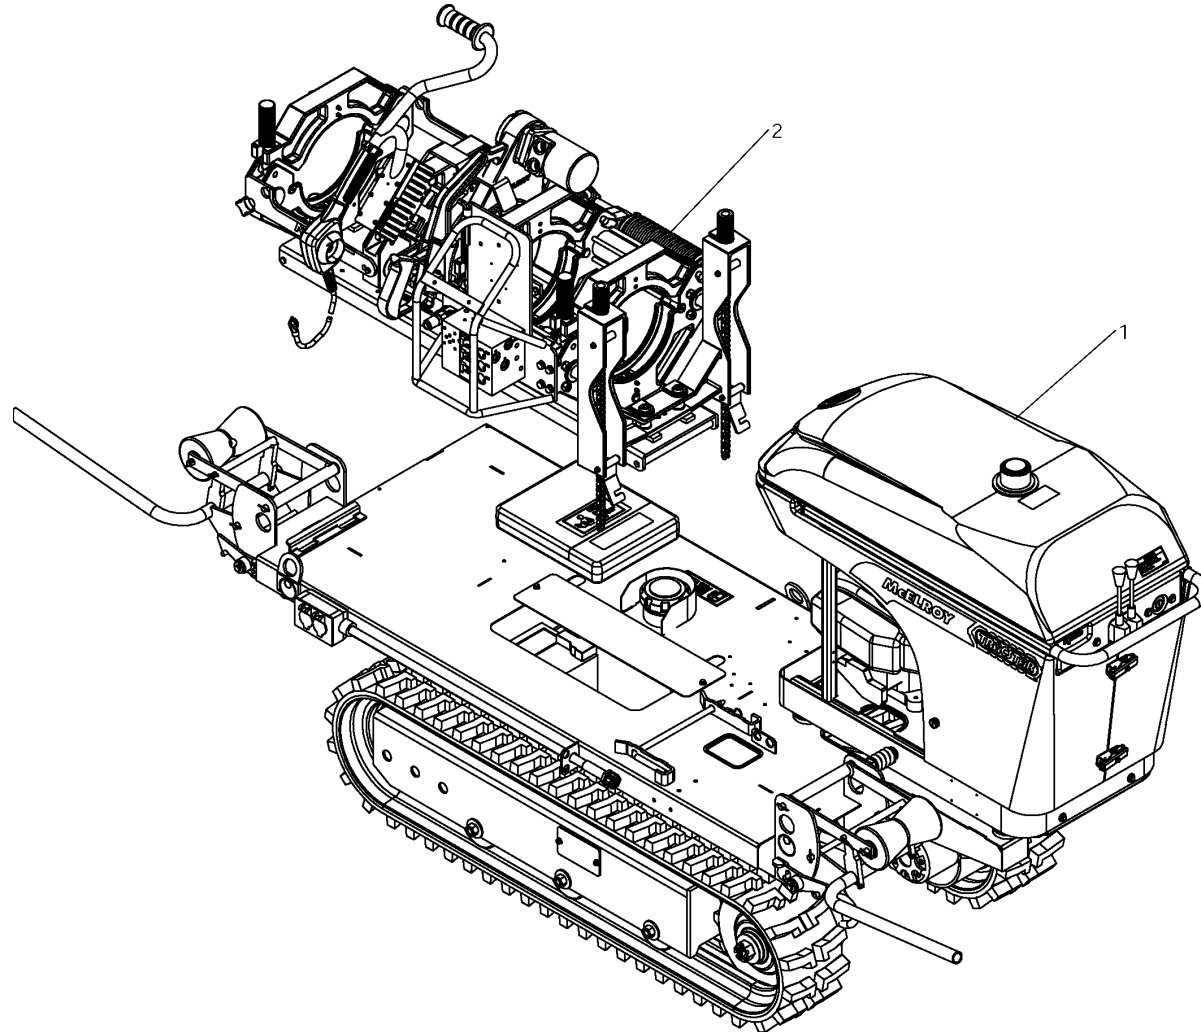

McElroy Manufacturing, Inc.
The leader by design.
Tulsa, Oklahoma U.S.A.

DRAWN: BWW   CHECK: SWB   APPRVD: SWB   DATE: 10/30/05   SHT No: 4   REV No: A   PART No: AT2500104,05

TracStar 250 COMBINATION FUSION MACHINE PACKAGE

McElroy Manufacturing Parts List

Part Number: AT2500104 Replaced by AT2512104 (TracStar 250 LF Combination Fusion Machine Electric Start Package)

Part Number AT2500104 Component List

Item	Component	Description	Quantity	Unit	Price
1	AT800801	TracStar 250 / TracStar 28 Track Vehicle Package	1.0	EA	0.00
2	AT2505504	PitBull 250 LF Combination Fusion Machine Package	1.0	EA	22,636.00

Please visit <https://fusion.mcelroy.com/parts> to purchase parts or for more information.