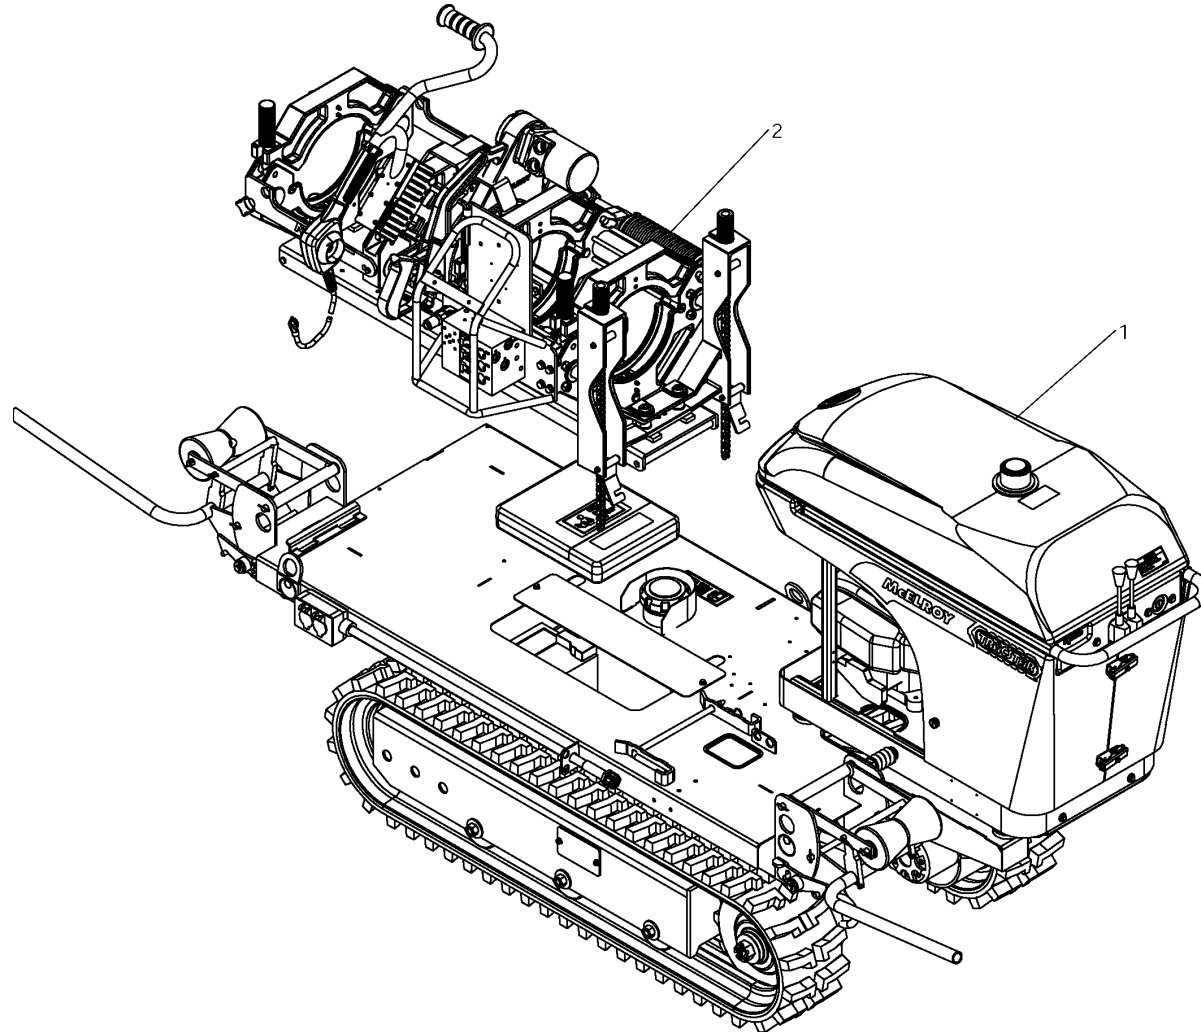

McElroy Manufacturing, Inc.
The leader by design.
Tulsa, Oklahoma U.S.A.

DRAWN: BWW   CHECK: SWB   APPRVD: SWB   DATE: 10/30/05   SHT No: 4   REV No: A   PART No: AT2500104,05

TracStar 250 COMBINATION FUSION MACHINE PACKAGE

McElroy Manufacturing Parts List

Part Number: AT2500105 Replaced by AT2512102 (TracStar 250 HF Combination Fusion Machine Electric Start Package)

Part Number AT2500105 Component List

Item	Component	Description	Quantity	Unit	Price
1	AT800801	TracStar 250 / TracStar 28 Track Vehicle Package	1.0	EA	0.00
2	AT2505502	PitBull 250 HF Combination Fusion Machine Package	1.0	EA	22,636.00

Please visit <https://fusion.mcelroy.com/parts> to purchase parts or for more information.