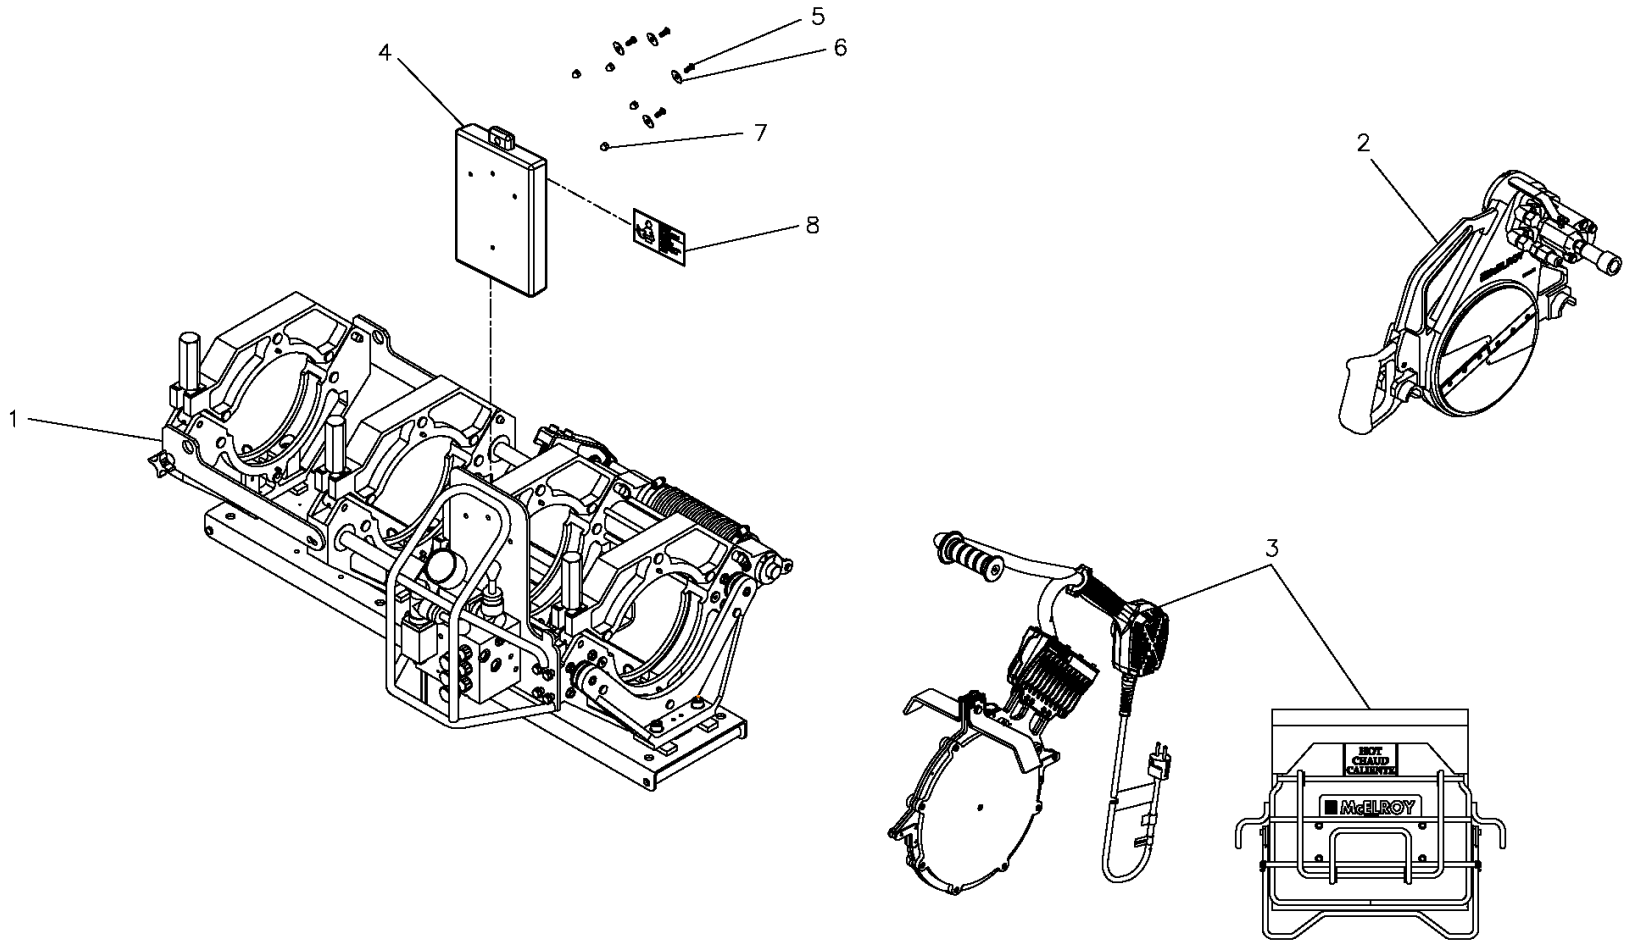

**McElroy Manufacturing, Inc.**  
The leader by design.  
Tulsa, Oklahoma U.S.A.

DRAWN: BWW CHECK: SWB APPRV'D: SWB DATE: 10/30/05 SHT No: 1 REV No: F PART No: AT2505501,03,05,07

PitBull® 250 BUTT FUSION MACHINE PACKAGE

## McElroy Manufacturing Parts List

**Part Number:** AT2505505 PitBull 250 LF Butt 120V Fusion Machine Package

### Part Number AT2505505 Component List

Item	Component	Description	Quantity	Unit	Price
1	T2500301	TracStar 250 LF Butt Carriage Assembly	1.0	EA	10,286.00
2	T2500601	TracStar 250 Facer Assembly	1.0	EA	7,224.00
3	T2501004	Obsolete & Replaced by T2516101 (Effective to 7/5/20)	1.0	EA	0.00
3	T2516101	250mm 120V Heater Assembly	1.0	EA	0.00
4	MJQ00259	Standard 9x6 Literature Compartment	1.0	EA	62.90
5	MAE00032	1/4-20NCX5/8LG Bhscs	4.0	EA	0.42
6	MBF00005	1/4 TY 'a' Wide FL Wshr Stl PL	4.0	EA	0.11
7	MBH00043	1/4-20NC Low Crown Acorn Nut	4.0	EA	0.49
8	816342	Safety Instr Manual Label	1.0	EA	3.16