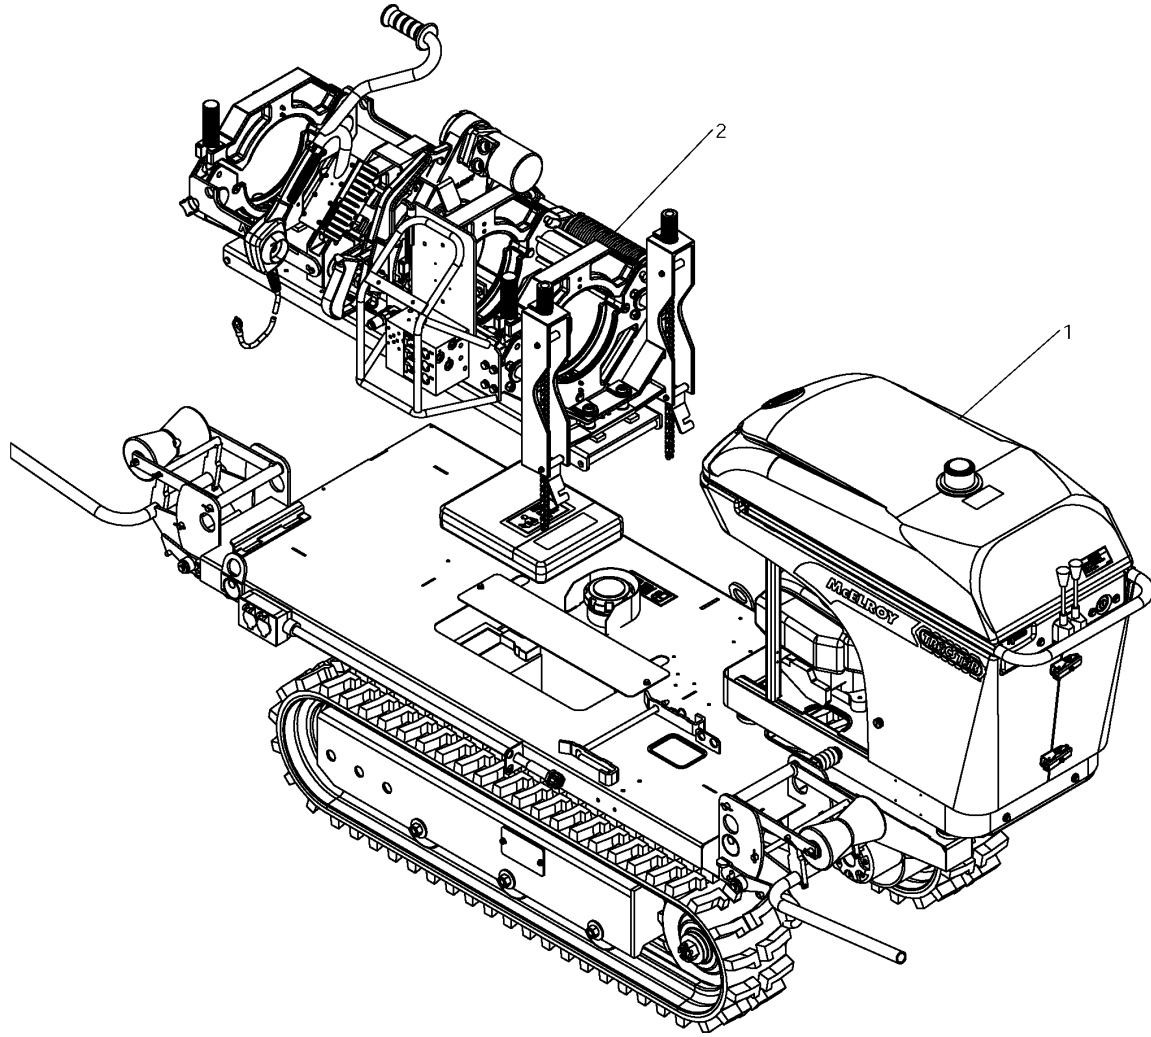

McElroy Manufacturing, Inc.
The leader by design.
Tulsa, Oklahoma U.S.A.

DRAWN: BWW   CHECK: SWB   APPRVD: SWB   DATE: 10/27/05   SHT No: 6   REV No: A   PART No: AT800106_08

TracStar 28 COMBINATION ELECTRIC START FUSION MACHINE PACKAGE

McElroy Manufacturing Parts List

Part Number: AT800106 TracStar 28 HF Combination Electric Start Fusion Machine Package

Part Number AT800106 Component List

Item	Component	Description	Quantity	Unit	Price
1	AT800801	TracStar 250 / TracStar 28 Track Vehicle Package	1.0	EA	0.00
2	AT805506	PitBull 28 HF Combination 120V Fusion Machine Package	1.0	EA	22,074.00

Please visit <https://fusion.mcelroy.com/parts> to purchase parts or for more information.