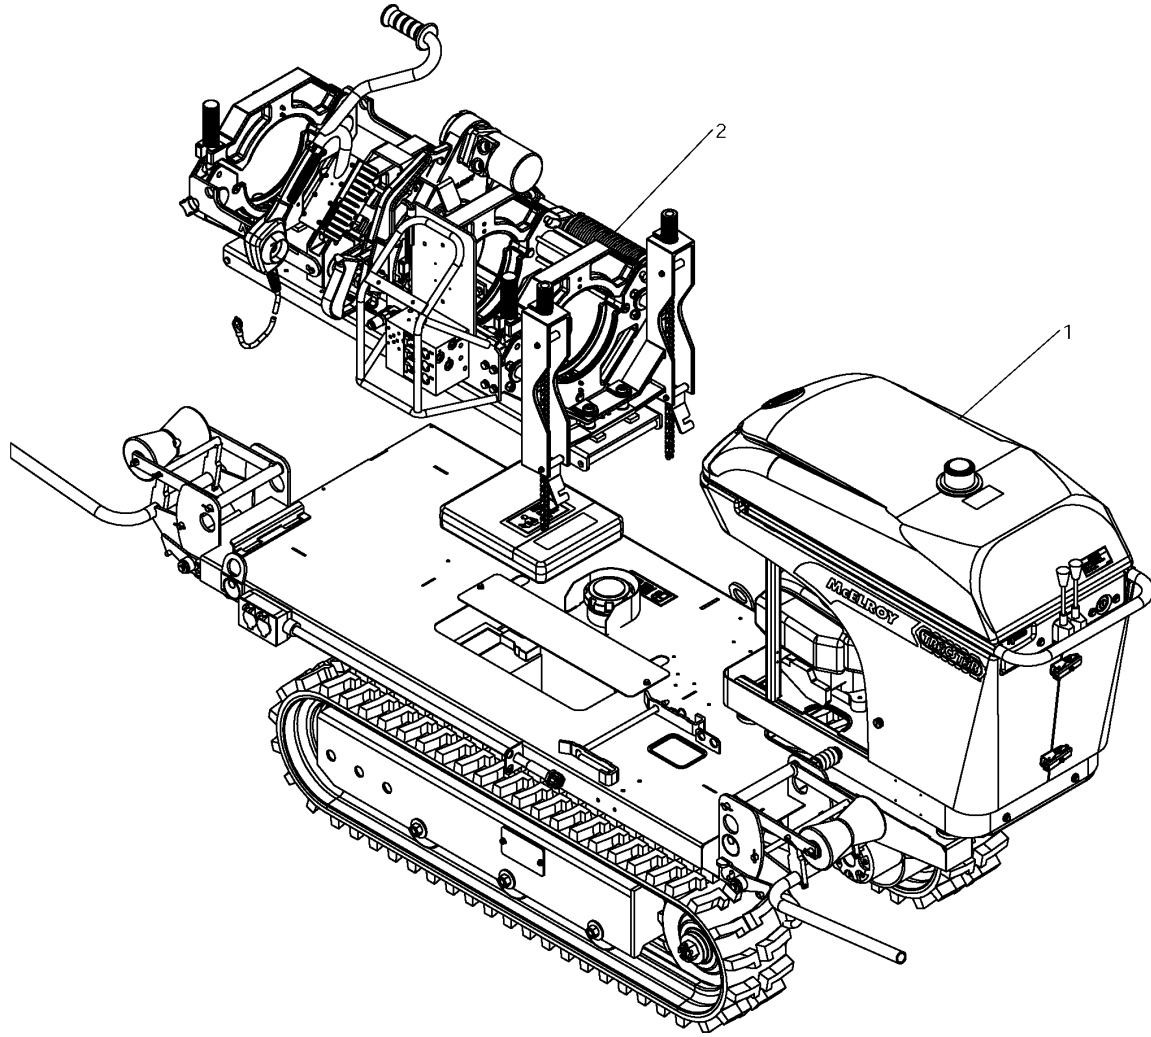

McElroy Manufacturing, Inc.
The leader by design.
Tulsa, Oklahoma U.S.A.

DRAWN: BWW   CHECK: SWB   APPRVD: SWB   DATE: 10/27/05   SHT No: 6   REV No: A   PART No: AT800106_08

TracStar 28 COMBINATION ELECTRIC START FUSION MACHINE PACKAGE

McElroy Manufacturing Parts List

Part Number: AT800108 Obsolete & Replaced by AT812104 (TracStar 28 LF Combination Electric Start Fusion Machine Package)

Part Number AT800108 Component List

Item	Component	Description	Quantity	Unit	Price
1	AT800801	TracStar 250 / TracStar 28 Track Vehicle Package	1.0	EA	0.00
2	AT805508	PitBull 28 LF Combination 120V Fusion Machine Package	1.0	EA	22,074.00

Please visit <https://fusion.mcelroy.com/parts> to purchase parts or for more information.