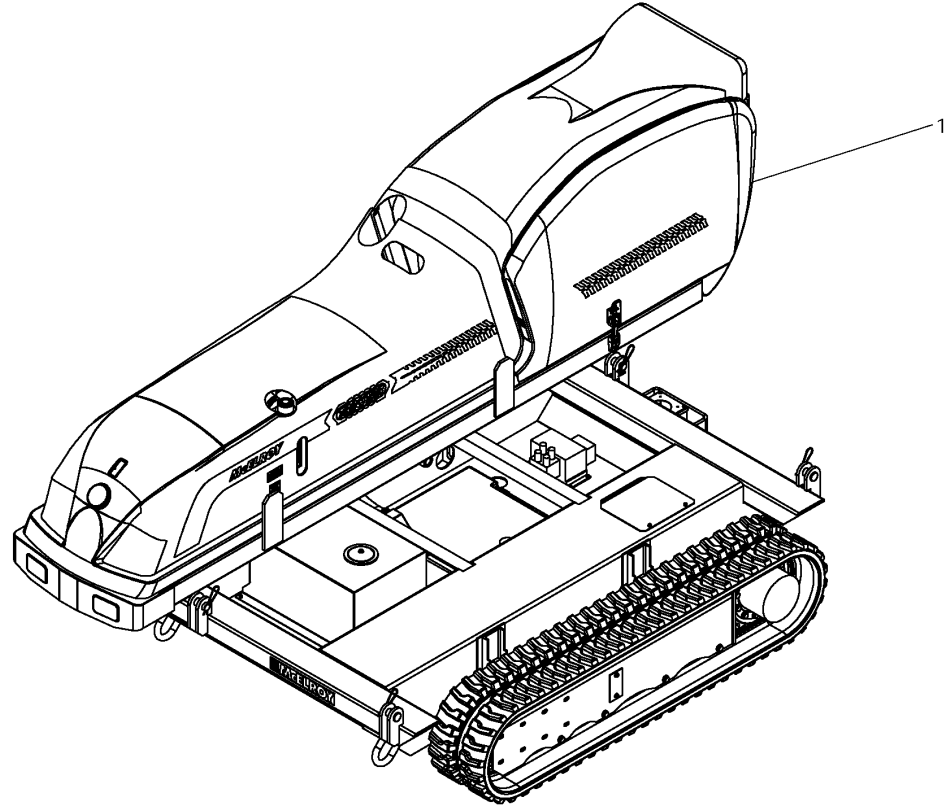

McElroy Manufacturing, Inc.
The leader by design.
Tulsa, Oklahoma U.S.A.

DRAWN: ARB	CHECK: SWB	APPRV'D: SWB	DATE: 4/7/09	SHT No: 1	REV No:	PART No: AT9000800

TracStar 630 / TracStar 900 TRACK VEHICLE PACKAGE