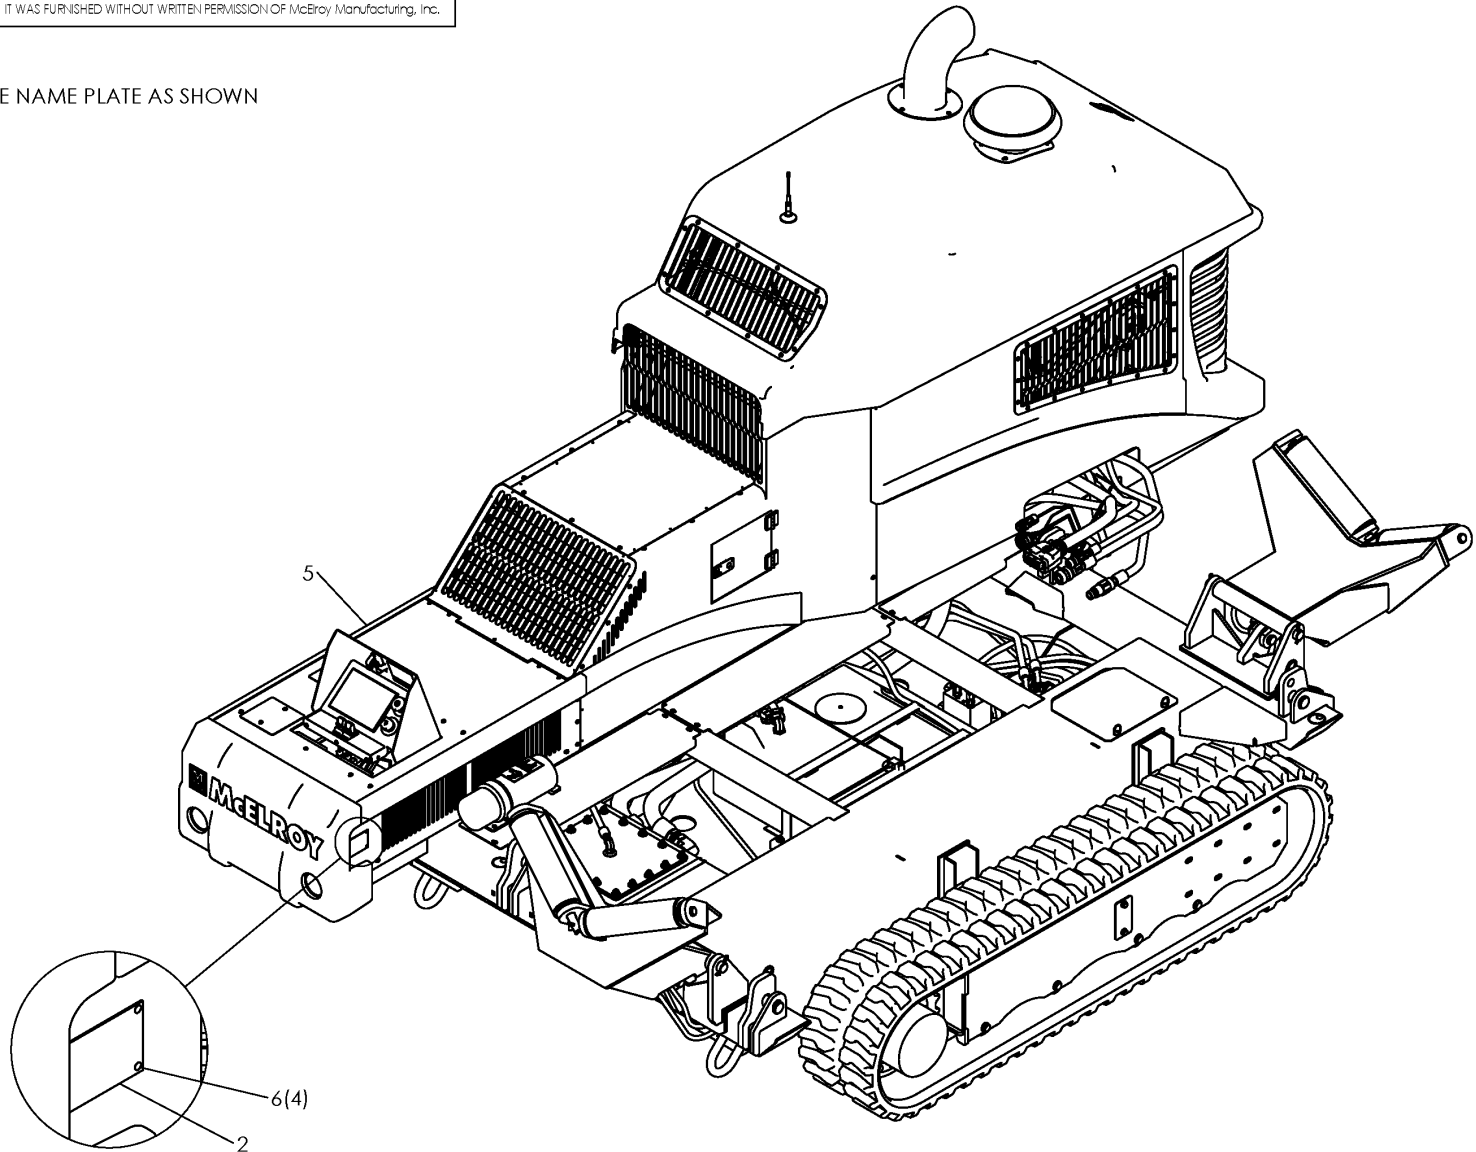

TracStar® 630i/ TracStar® 900i TRACK VEHICLE PACKAGE

NOTES:

1. LOCATE NAME PLATE AS SHOWN

McElroy Manufacturing Parts List

Part Number: AT900P0891395 TracStar 630/900 i Track Vehicle Package

Part Number AT900P0891395 Component List

Item	Component	Description	Quantity	Unit	Price
1	223902	DO Not Start Tag	1.0	EA	0.00
2	N2AT900P0891395	Nameplate	1.0	EA	0.00
3	T48P0898281	Iseries Vehicle Firmware	1.0	EA	0.00
4	T48P0898411	TracStar i Series Fusion Machine Operator's Manual	1.0	EA	195.00
5	T900P0807552	TracStar 630i / TracStar 900i Track Vehicle Assembly	1.0	EA	0.00
6	MCK00005	1/8DIAX .462" Grip Blind Rivet	4.0	EA	0.00

Please visit <https://fusion.mcelroy.com/parts> to purchase parts or for more information.