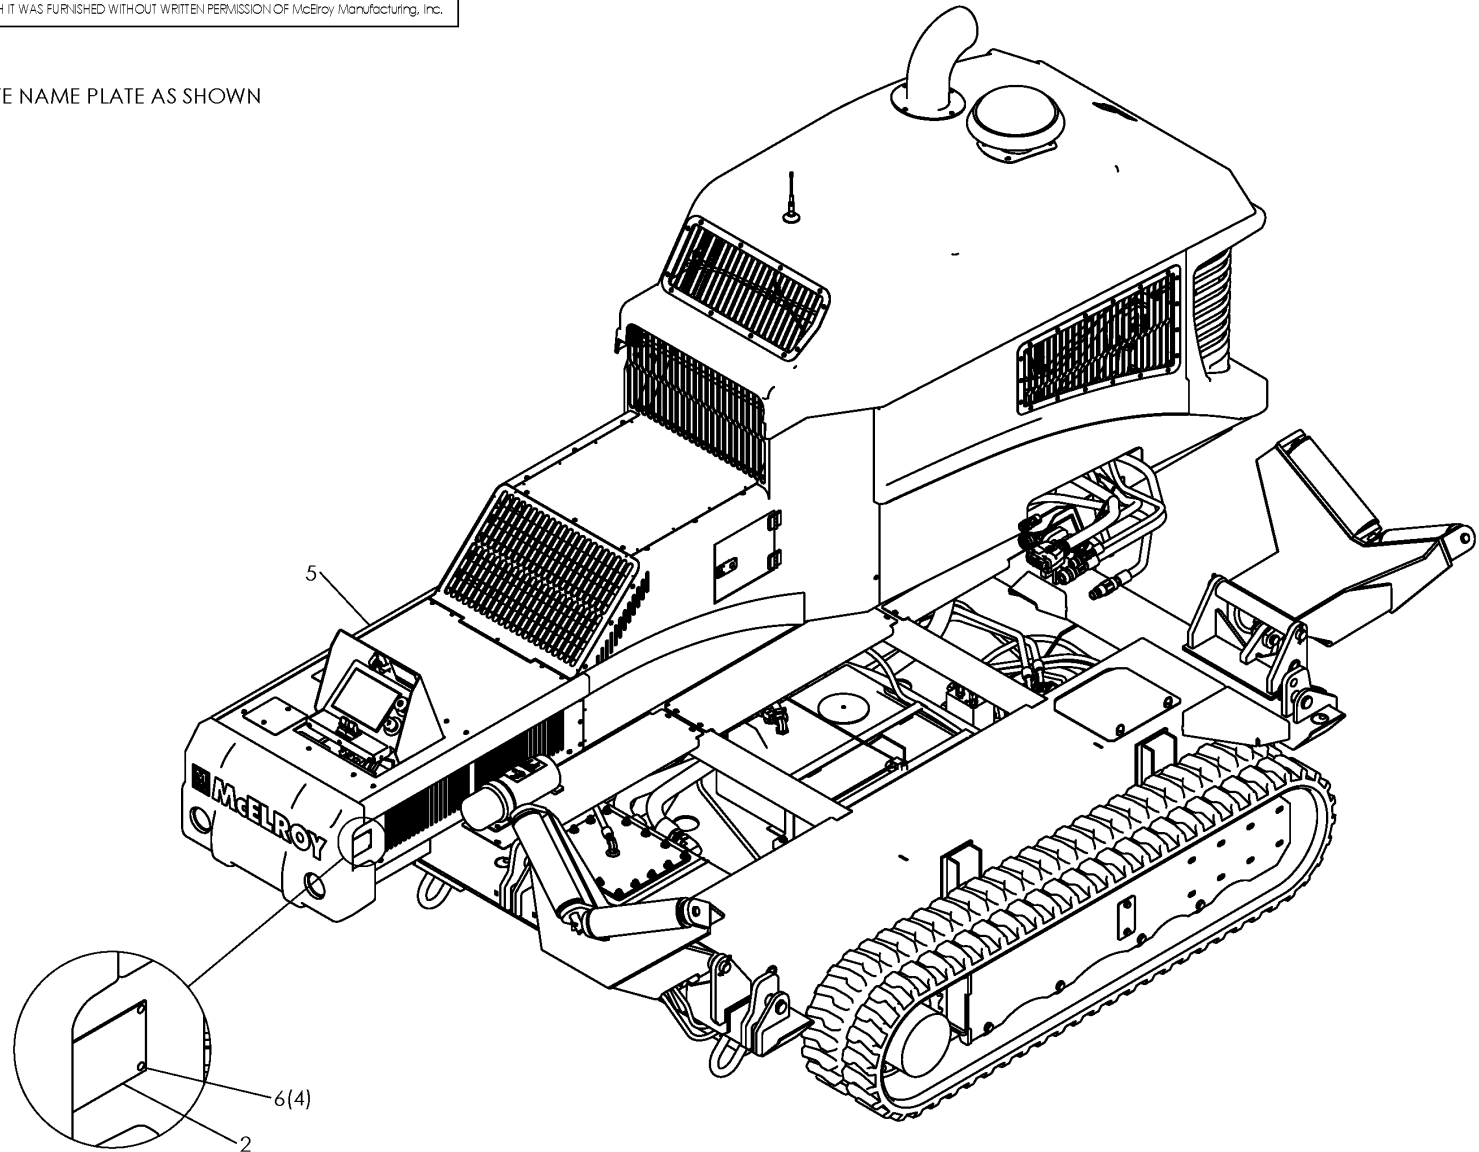

TracStar® 630i/ TracStar® 900i TRACK VEHICLE PACKAGE

NOTES:

1. LOCATE NAME PLATE AS SHOWN

McElroy Manufacturing Parts List

Part Number: AT900P0891395 TracStar 630/900 i Track Vehicle Package

Part Number AT900P0891395 Component List

Item	Component	Description	Quantity	Unit	Price
1	223902	DO Not Start Tag	1.0	EA	0.00
2	N2AT900P0891395	Nameplate	1.0	EA	0.00
3	T48P0898281	Iseries Vehicle Firmware	1.0	EA	0.00
4	T48P0898411	TracStar i Series Fusion Machine Operator's Manual	1.0	EA	179.00
5	T900P0807552	TracStar 630i / TracStar 900i Track Vehicle Assembly	1.0	EA	0.00
6	MCK00005	1/8DIAX .462" Grip Blind Rivet	4.0	EA	0.44

Please visit <https://fusion.mcelroy.com/parts> to purchase parts or for more information.