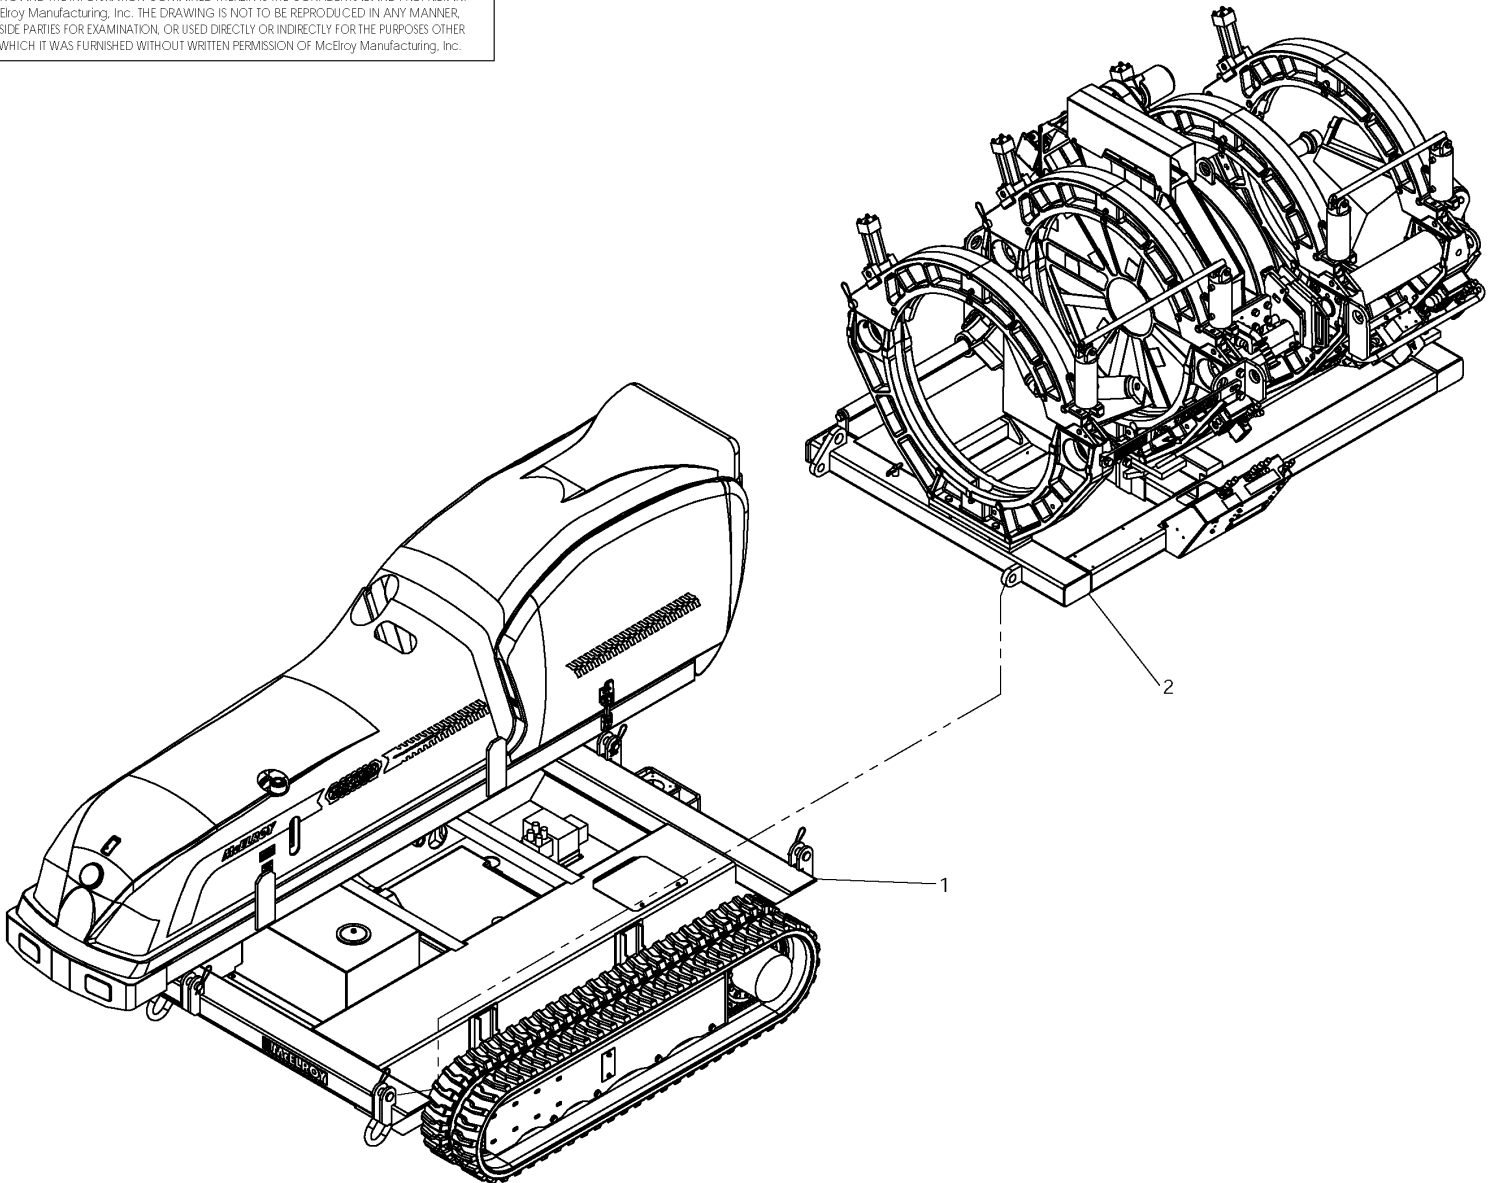

McElroy Manufacturing, Inc.
The leader by design.
Tulsa, Oklahoma U.S.A.

DRAWN: ARB   CHECK: SWB   APPRVD: SWB   DATE: 4/30/09   SHT No: 1   REV No: PART No: AT9028000

TracStar 900 FUSION MACHINE PACKAGE

McElroy Manufacturing Parts List

Part Number: AT9028002 Replaced by AT9057802 or AT9057806 (TracStar 900 MF Fusion Machine Package) (11/2006 to 9/2018)

Part Number AT9028002 Component List

Item	Component	Description	Quantity	Unit	Price
1	AT9000801	TracStar 630/TracStar 900 Track Vehicle Package	1.0	EA	0.00
2	AT9028502	Replaced by AT9058302	1.0	EA	0.00

Please visit <https://fusion.mcelroy.com/parts> to purchase parts or for more information.