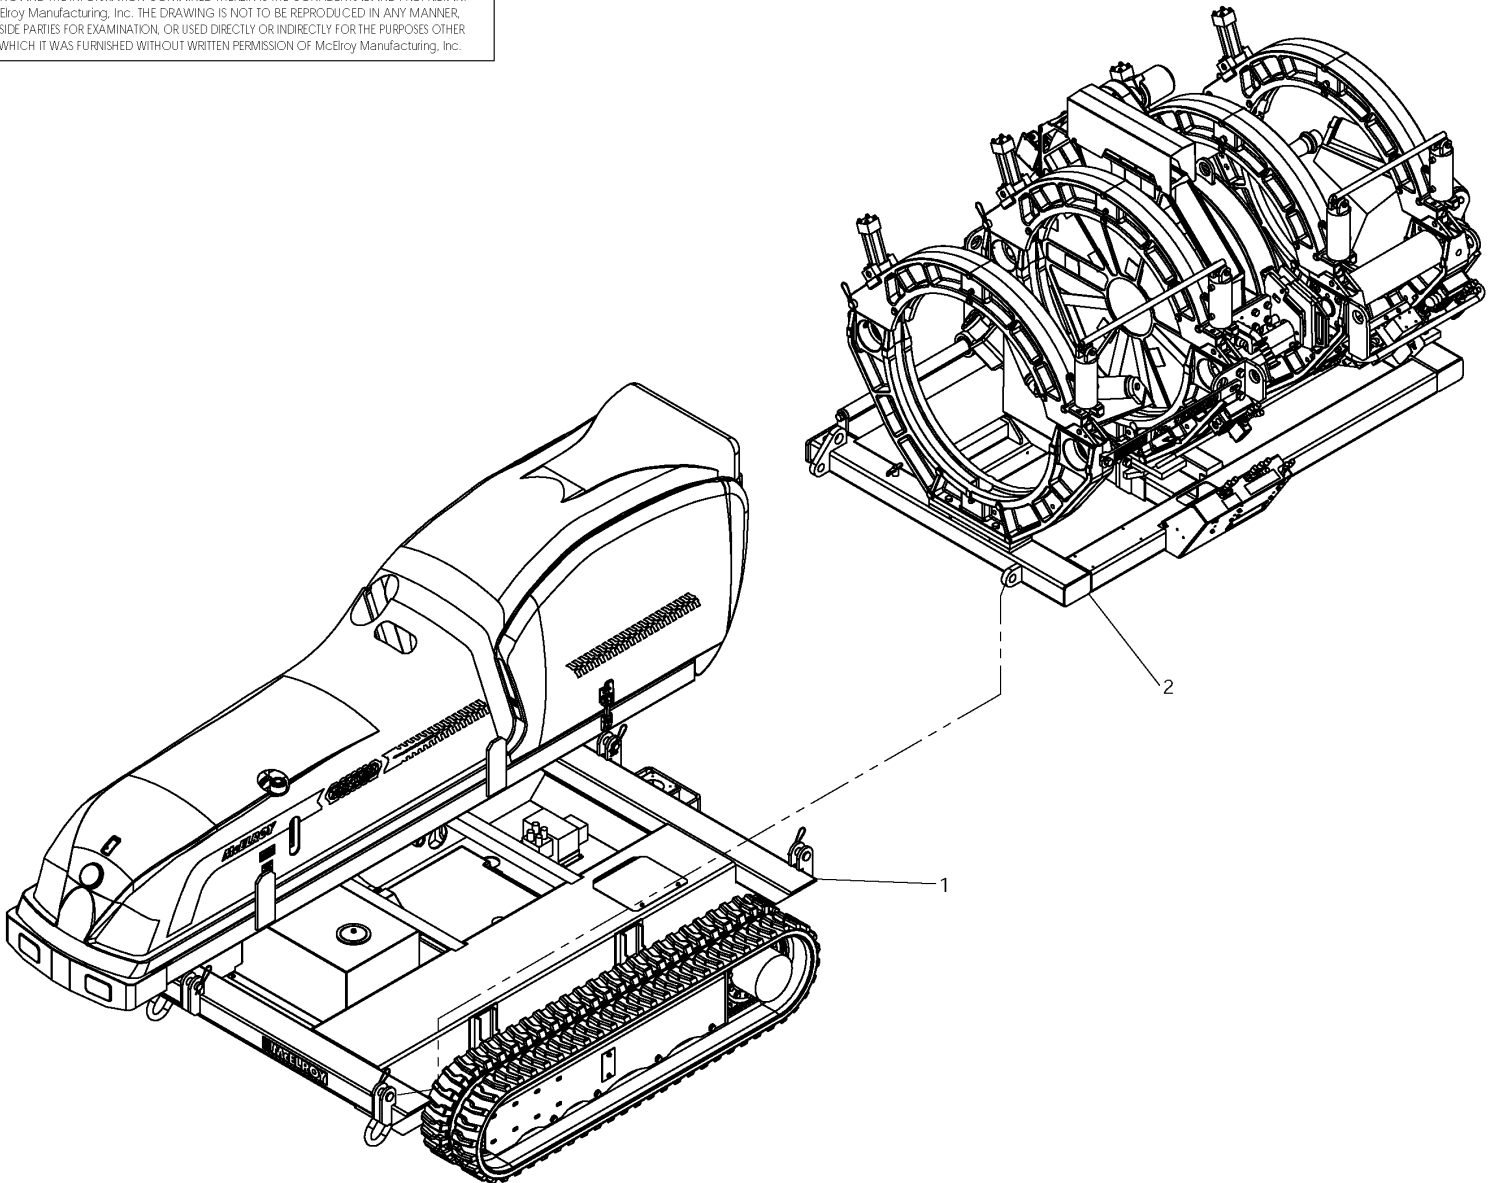

McElroy Manufacturing, Inc.
The leader by design.
Tulsa, Oklahoma U.S.A.

DRAWN: ARB   CHECK: SWB   APPRVD: SWB   DATE: 4/30/09   SHT No: 1   REV No: PART No: AT9028000

TracStar 900 FUSION MACHINE PACKAGE

McElroy Manufacturing Parts List

Part Number: AT9028003 Replaced by AT9057803 or AT9057807 (TracStar 900 LF Fusion Machine Package) (11/2006 to 9/2018)

Part Number AT9028003 Component List

Item	Component	Description	Quantity	Unit	Price
1	AT9000801	TracStar 630/TracStar 900 Track Vehicle Package	1.0	EA	0.00
2	AT9028503	Replaced by AT9058303	1.0	EA	0.00

Please visit <https://fusion.mcelroy.com/parts> to purchase parts or for more information.