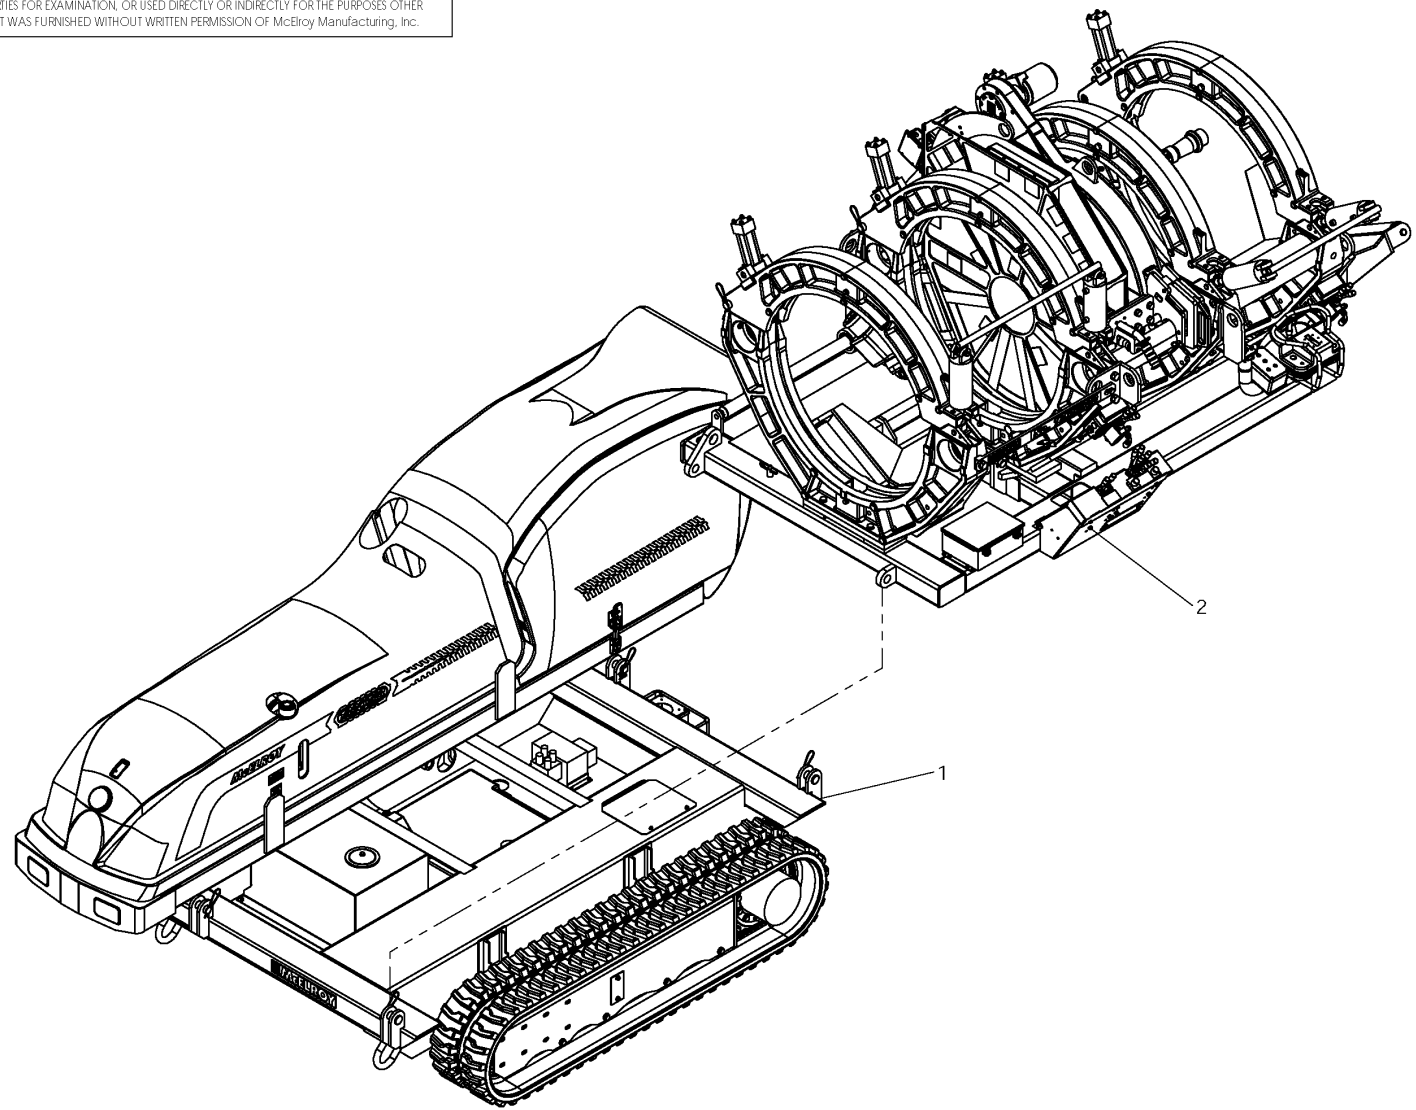

McElroy Manufacturing, Inc.
The leader by design.
Tulsa, Oklahoma U.S.A.

DRAWN: ARB	CHECK: SWB	APPRVD: SWB	DATE: 4/30/09	SHT No: 1	REV No:	PART No: AT9028100

TracStar 900 AUTOMATIC FUSION MACHINE PACKAGE

McElroy Manufacturing Parts List

Part Number: AT9028101 Replaced by AT9057701 or AT9057704 (TracStar 900 Automatic HF Fusion Machine Package) (11/2006 to 9/2018)

Part Number AT9028101 Component List

Item	Component	Description	Quantity	Unit	Price
1	AT9000802	TracStar 630/TracStar 900 Automatic Track Vehicle Package	1.0	EA	0.00
2	AT9028601	Replaced by AT9058201	1.0	EA	0.00

Please visit <https://fusion.mcelroy.com/parts> to purchase parts or for more information.