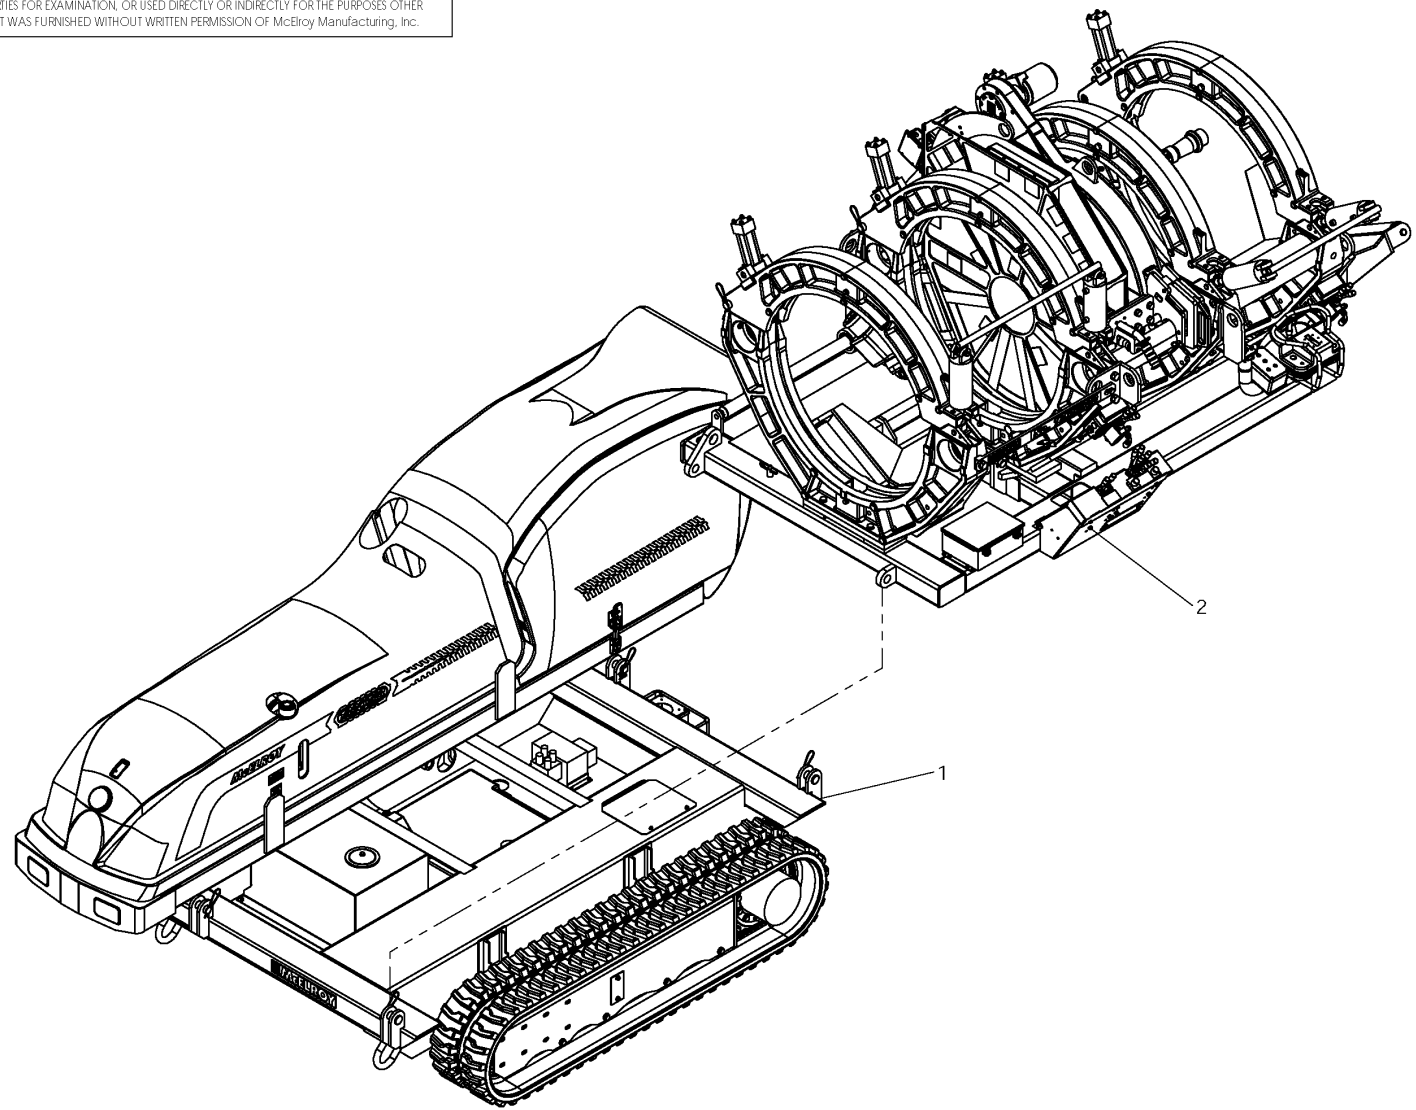

McElroy Manufacturing, Inc.
The leader by design.
Tulsa, Oklahoma U.S.A.

DRAWN: ARB   CHECK: SWB   APPRVD: SWB   DATE: 4/30/09   SHT No: 1   REV No: PART No: AT9028100

TracStar 900 AUTOMATIC FUSION MACHINE PACKAGE

McElroy Manufacturing Parts List

Part Number: AT9028102 Replaced by AT9057702 or AT9057705 (TracStar 900 Automatic MF Fusion Machine Package) (11/2006 to 9/2018)

Part Number AT9028102 Component List

Item	Component	Description	Quantity	Unit	Price
1	AT9000802	TracStar 630/TracStar 900 Automatic Track Vehicle Package	1.0	EA	0.00
2	AT9028602	Replaced by AT9058202	1.0	EA	0.00

Please visit <https://fusion.mcelroy.com/parts> to purchase parts or for more information.