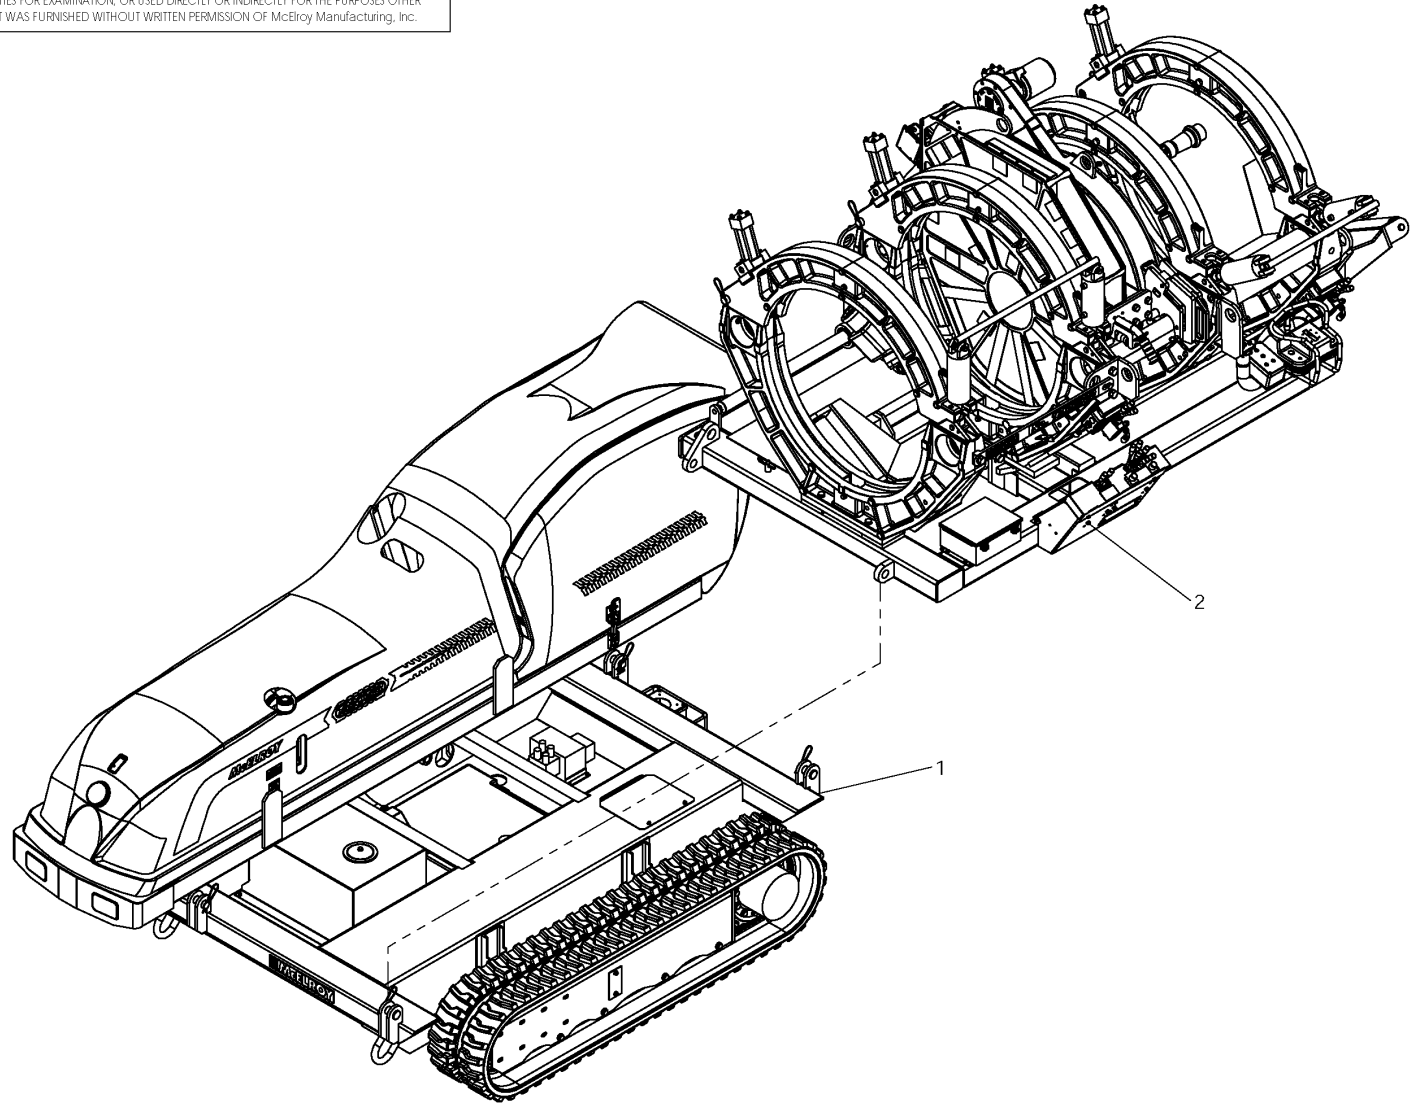

McElroy Manufacturing, Inc.
The leader by design.
Tulsa, Oklahoma U.S.A.

DRAWN: ARB   CHECK: SWB   APPRVD: SWB   DATE: 4/30/09   SHT No: 1   REV No: PART No: AT9028100

TracStar 900 AUTOMATIC FUSION MACHINE PACKAGE

McElroy Manufacturing Parts List

Part Number: AT9028103 Replaced by AT9057703 or AT9057706 (TracStar 900 Automatic LF Fusion Machine Package) (11/2006 to 9/2018)

Part Number AT9028103 Component List

Item	Component	Description	Quantity	Unit	Price
1	AT9000802	TracStar 630/TracStar 900 Automatic Track Vehicle Package	1.0	EA	0.00
2	AT9028603	Replaced by AT9058203	1.0	EA	0.00

Please visit <https://fusion.mcelroy.com/parts> to purchase parts or for more information.