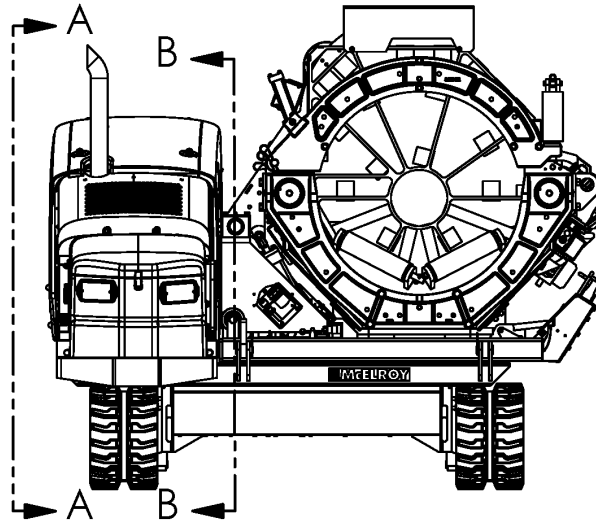

McElroy Manufacturing, Inc.

The leader by design.

Tulsa, Oklahoma U.S.A.

DRAWN: MRH

CHECK: SPA

APPRVD: BWJ

DATE: 5/23/16

SHT No: 1B

REV No: A

PART No: AT9057800

TracStar® 900 SERIES 2 FUSION MACHINE PACKAGE

SECTION A-A