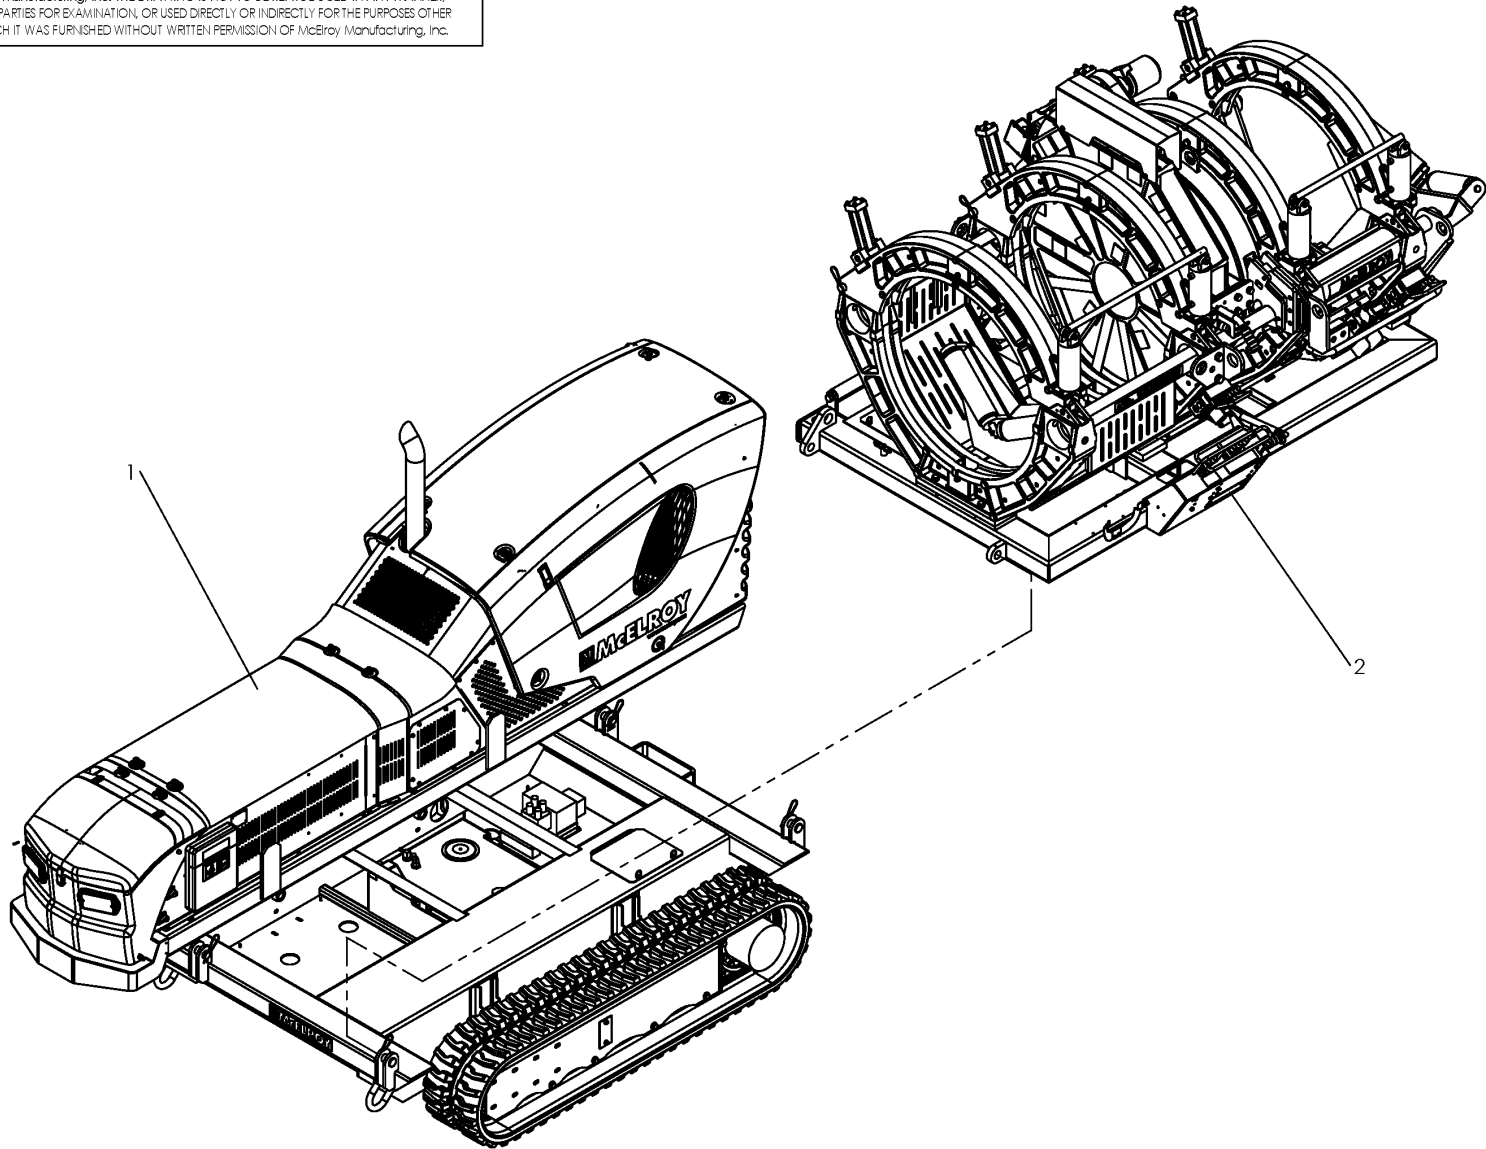

McElroy Manufacturing, Inc.
The leader by design.
Tulsa, Oklahoma U.S.A.

DRAWN: MRH   CHECK: SPA   APPR'VD: BWJ   DATE: 5/23/16   SHT No: 1A   REV No: A   PART No: AT9057800

TracStar® 900 SERIES 2 FUSION MACHINE PACKAGE

NOTE: THIS DRAWING AND THE INFORMATION CONTAINED THEREIN IS THE CONFIDENTIAL AND PROPRIETARY PROPERTY OF McElroy Manufacturing, Inc. THE DRAWING IS NOT TO BE REPRODUCED IN ANY MANNER, SUBMITTED TO OUTSIDE PARTIES FOR EXAMINATION, OR USED DIRECTLY OR INDIRECTLY FOR THE PURPOSES OTHER THAN THOSE FOR WHICH IT WAS FURNISHED WITHOUT WRITTEN PERMISSION OF McElroy Manufacturing, Inc.