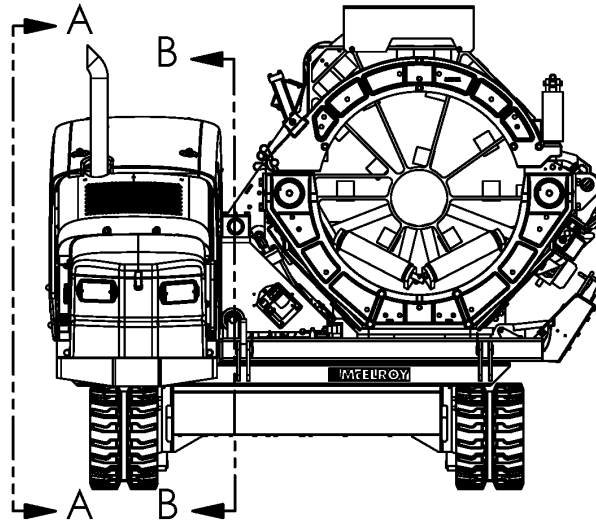

McElroy Manufacturing, Inc.

The leader by design.

Tulsa, Oklahoma U.S.A.

DRAWN: MRH

CHECK: SPA

APPRVD: BWJ

DATE: 5/23/16

SHT No: 1B

REV No: A

PART No: AT9057800

TracStar® 900 SERIES 2 FUSION MACHINE PACKAGE

SECTION A-A