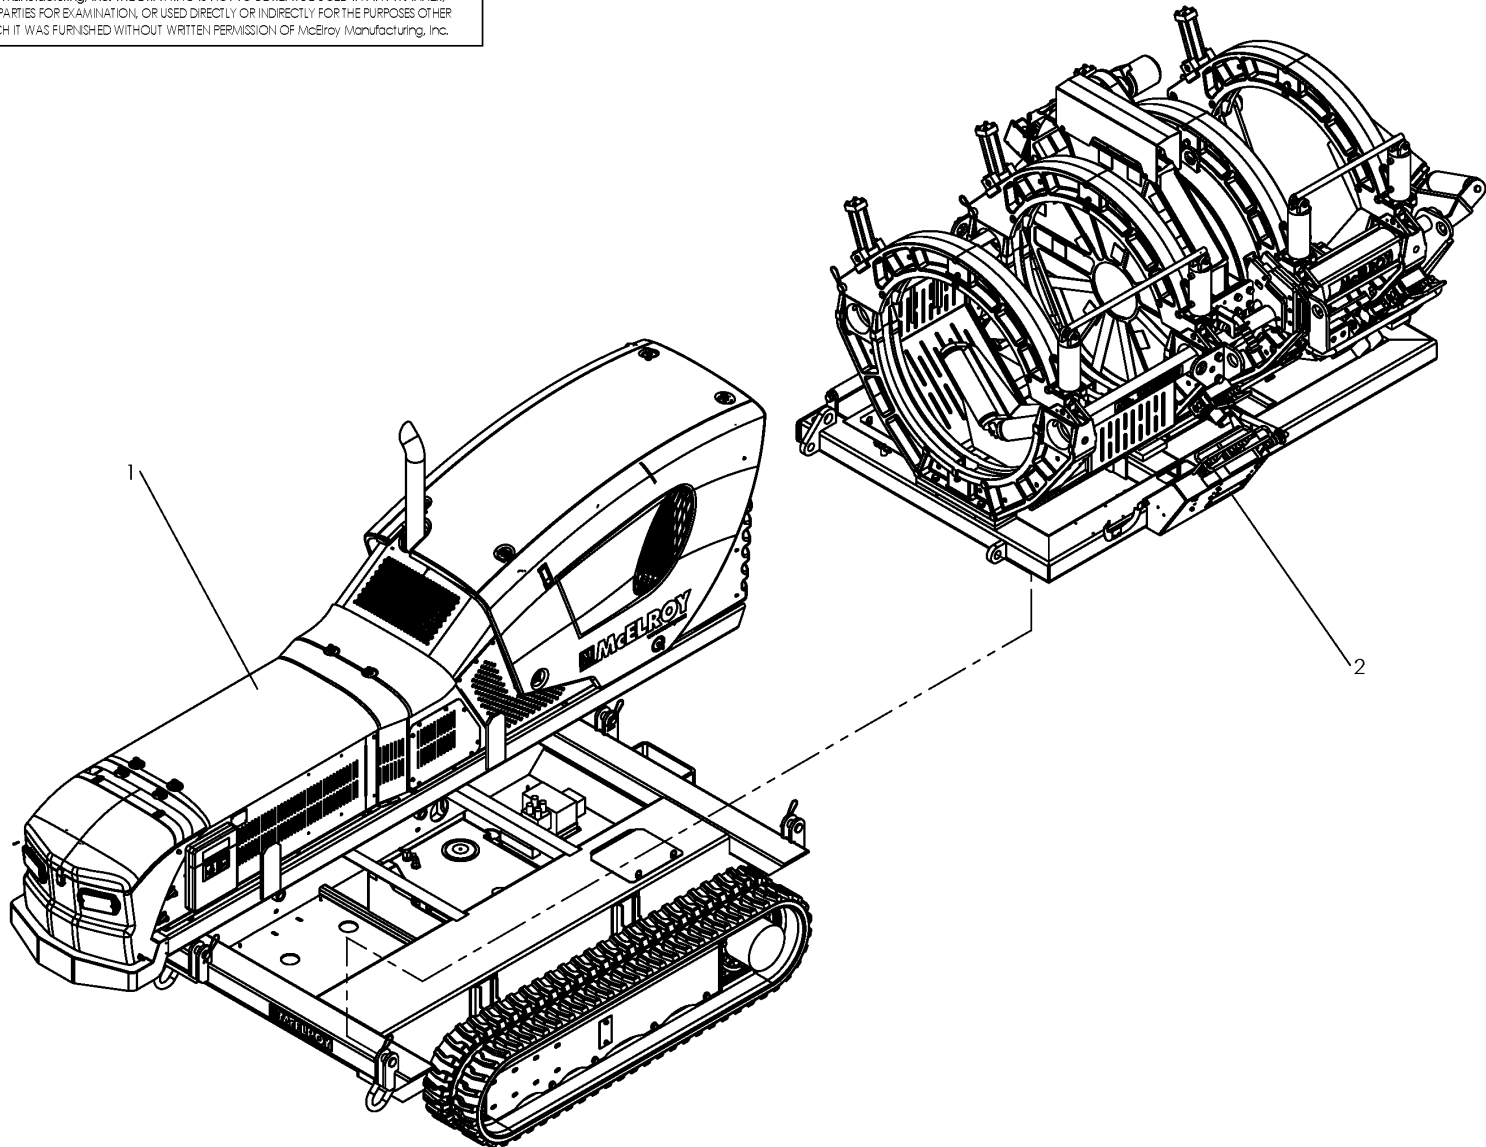

McElroy Manufacturing, Inc.
The leader by design.
Tulsa, Oklahoma U.S.A.

DRAWN: MRH   CHECK: SPA   APPR'VD: BWJ   DATE: 5/23/16   SHT No: 1A   REV No: A   PART No: AT9057800

TracStar® 900 SERIES 2 FUSION MACHINE PACKAGE

NOTE: THIS DRAWING AND THE INFORMATION CONTAINED THEREIN IS THE CONFIDENTIAL AND PROPRIETARY PROPERTY OF McElroy Manufacturing, Inc. THE DRAWING IS NOT TO BE REPRODUCED IN ANY MANNER, SUBMITTED TO OUTSIDE PARTIES FOR EXAMINATION, OR USED DIRECTLY OR INDIRECTLY FOR THE PURPOSES OTHER THAN THOSE FOR WHICH IT WAS FURNISHED WITHOUT WRITTEN PERMISSION OF McElroy Manufacturing, Inc.