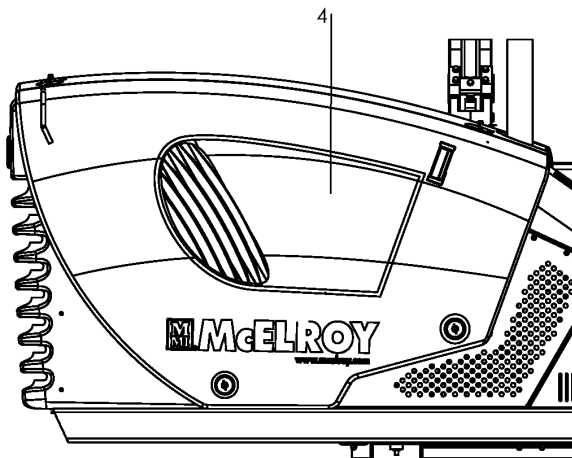

McElroy Manufacturing, Inc.

The leader by design.

Tulsa, Oklahoma U.S.A.

DRAWN: MRH

CHECK: SPA

APPRVD: BWJ

DATE: 5/23/16

SHT No: 1B

REV No: A

PART No: AT9057800

TracStar® 900 SERIES 2 FUSION MACHINE PACKAGE

SECTION A-A