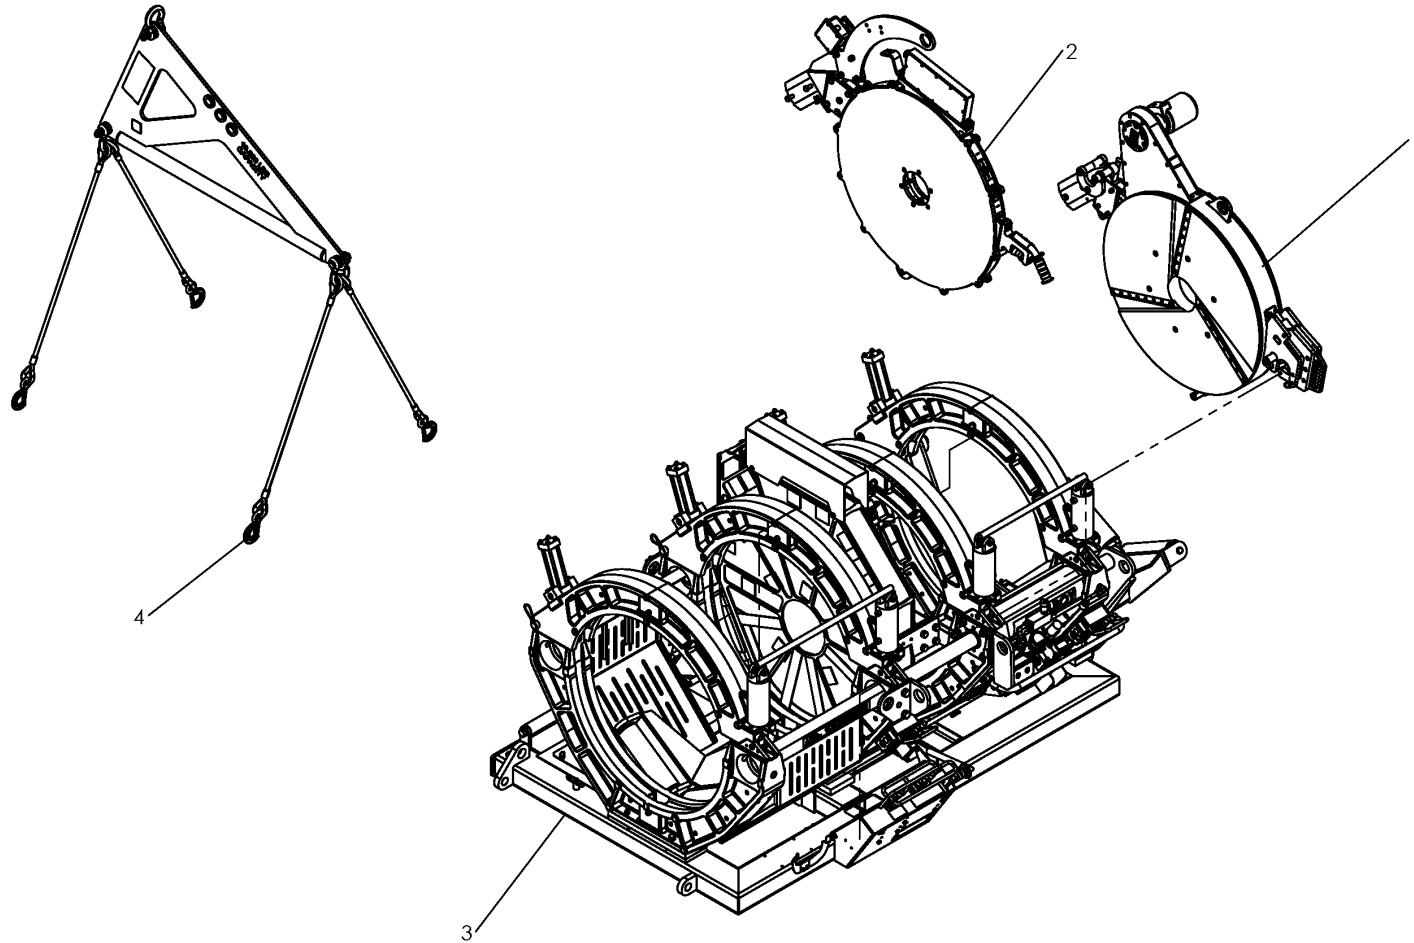

McElroy Manufacturing, Inc.  
The leader by design.  
Tulsa, Oklahoma U.S.A.

DRAWN: MRH    CHECK: SPA    APPRVD: BWJ    DATE: 5/23/16    SHT No: 1    REV No: B    PART No: AT9058300

Pit Bull® 900 SERIES 2 FUSION MACHINE PACKAGE

## McElroy Manufacturing Parts List

**Part Number:** AT9058303 PitBull 900 Series 2 220-240V LF Fusion Machine Package

### Part Number AT9058303 Component List

Item	Component	Description	Quantity	Unit	Price
1	T9060201	TracStar 900 Series 2 Facer Assembly	1.0	EA	42,634.00
2	T9060401	TracStar Series 2 220-240V Heater Assembly	1.0	EA	29,878.00
3	T9058403	TracStar 900 Series 2 LF Carriage Assembly	1.0	EA	0.00
4	T9028301	Spreader Bar Assembly	1.0	EA	4,831.00