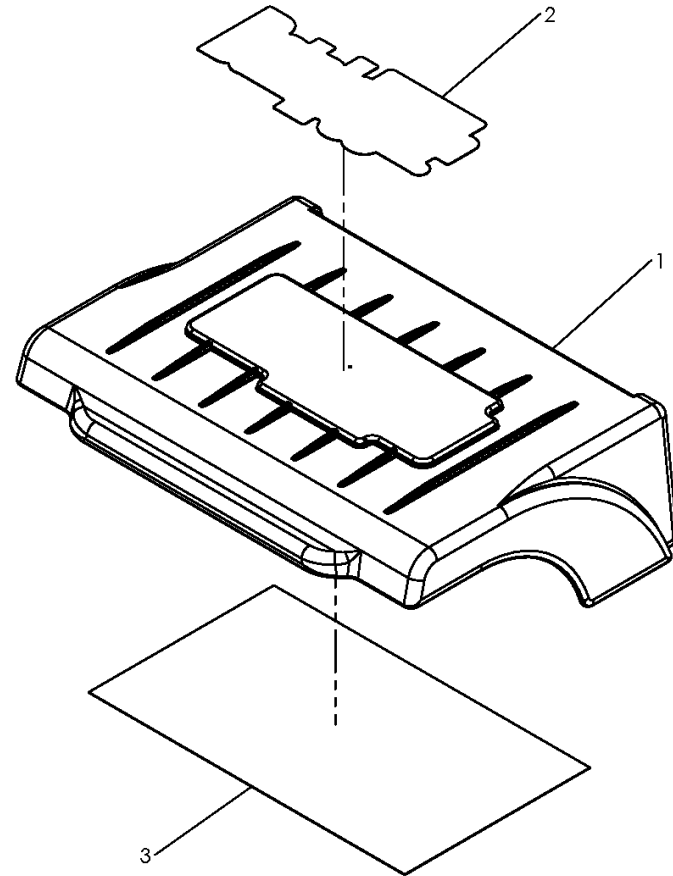

DataLogger@ SUN SHADE ASSEMBLY

NOTES:

1. LOCATE ITEM 3, LABEL, AS SHOWN.