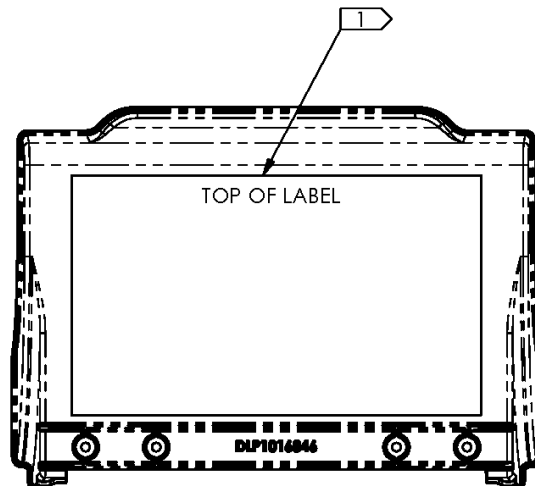

BOTTOM VIEW