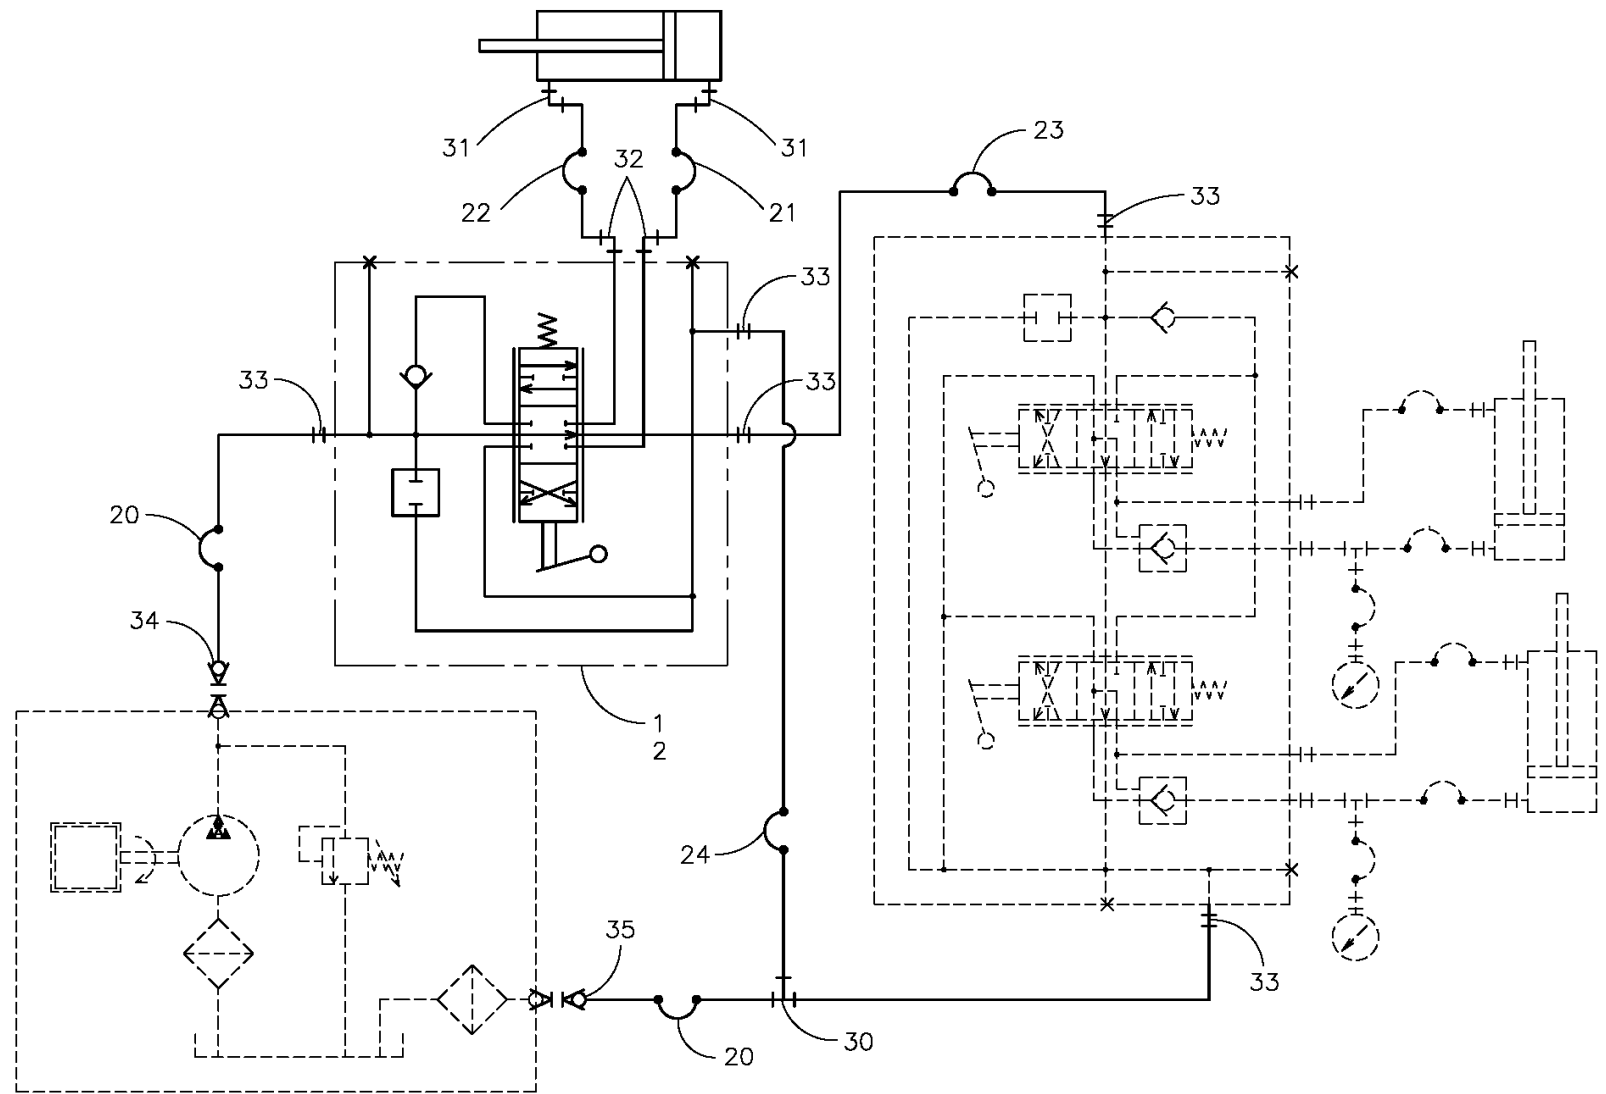

McElroy Manufacturing, Inc.
 The leader by design.
 Tulsa, Oklahoma U.S.A.

DRAWN: RLE	CHECK: JRP	APPRV'D: JRP	DATE: 6/14/96	DWG No: LT0064	SHT No: 1	REV No: C	PART No: LT0064
Line Tamer COMBO TRAILER INSTALLATION							CAD No: LT0064

NOTES:
 1. ITEMS 3, 4, 5, 6, 7, 8, 9, 10, 11, & 12 NOT SHOWN.

McElroy Manufacturing Parts List

Part Number: LT0064 LineTamer Combo Trailer Hydraulic Installation

Part Number LT0064 Component List

Item	Component	Description	Quantity	Unit	Price
A	ALT0069	Combo Trlr Hose Kit	1.0	EA	0.00
B	ALT0086	Combo Trlr Ftg Kit	1.0	EA	0.00
1	MEF00073	1-SPOOL Dir Valve, Less Hdl	1.0	EA	417.00
2	MEF00077	Valve Hand Lever	1.0	EA	7.04
3	MLN00112	11.5" X .19" Cable Tie	12.0	EA	0.00
4	LT0044	Thread Roller Valve Bracket	1.0	EA	0.00
5	MAB00010	1/4-20NCX2-1/2LG Hhcs	3.0	EA	0.76
6	MAB00064	3/8-16NCX1LG Hhcs	6.0	EA	0.51
7	MAH00111	#10-24NCX1/2LG Hwh TF Screw SS	13.0	EA	0.50
8	MBC00005	1/4-20NC Fnsh Hex Nyl Lck Nut	3.0	EA	0.39
9	MBC00007	3/8-16NC Fnsh Hex Nyl Lck Nut	6.0	EA	0.39
10	MBF00007	3/8 TY 'a' Wide FL Wshr Stil PL	4.0	EA	0.11
11	MHA00032	5/8 Hose Clamp	13.0	EA	7.37
12	MJQ00308	Side Bin Tool Box (Effective 8/19/96 to 10/25/22)	1.0	EA	0.00
12	SW16001	Storage Box Assembly	1.0	EA	505.00