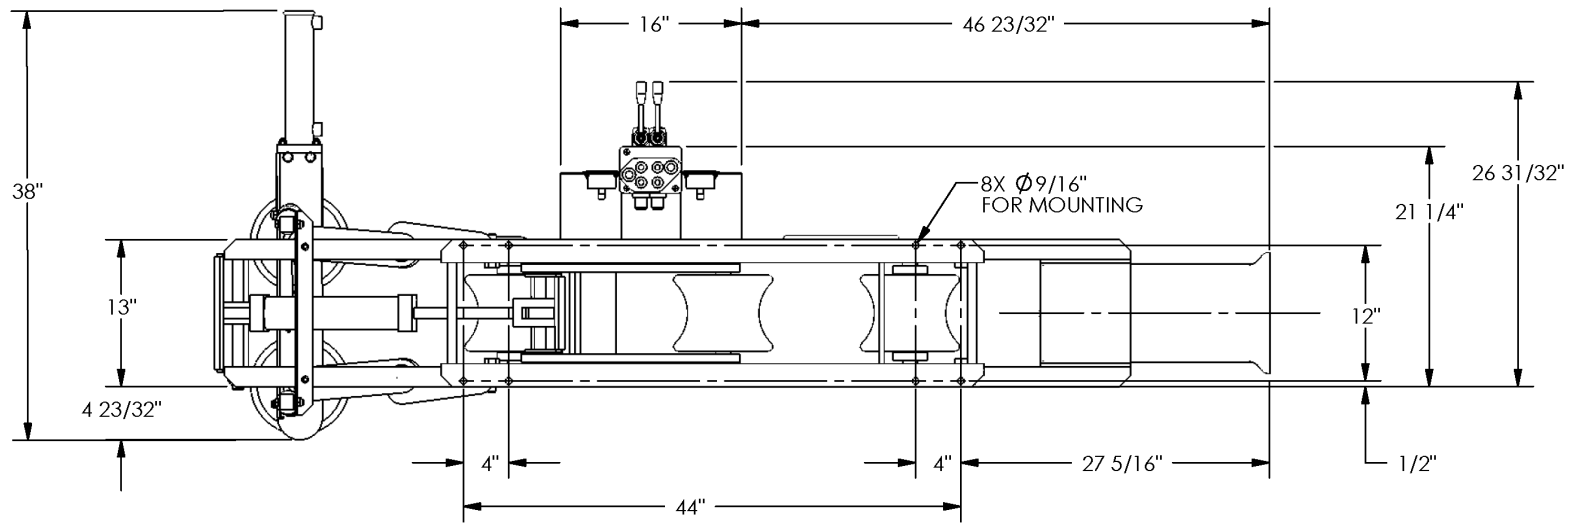

McElroy Manufacturing, Inc.
The leader by design.
Tulsa, Oklahoma U.S.A.

DRAWN: TLW   CHECK: TLW   APPRVD: SWB   DATE: 6/20/00   SHT No: 1   REV No: B   PART No: LT0163

LineTamer™ INSTALLATION DRAWING