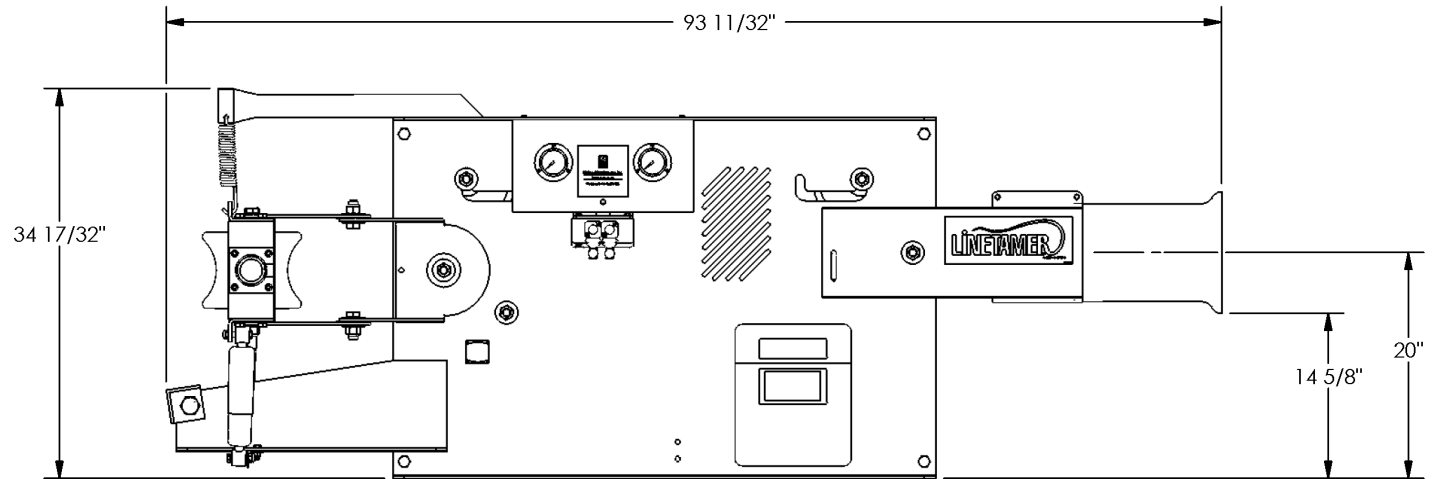

McElroy Manufacturing, Inc.
The leader by design.
Tulsa, Oklahoma U.S.A.

DRAWN: TLW   CHECK: TLW   APPRVD: SWB   DATE: 6/20/00   SHT No: 1   REV No: B   PART No: LT0163

LineTamer™ INSTALLATION DRAWING